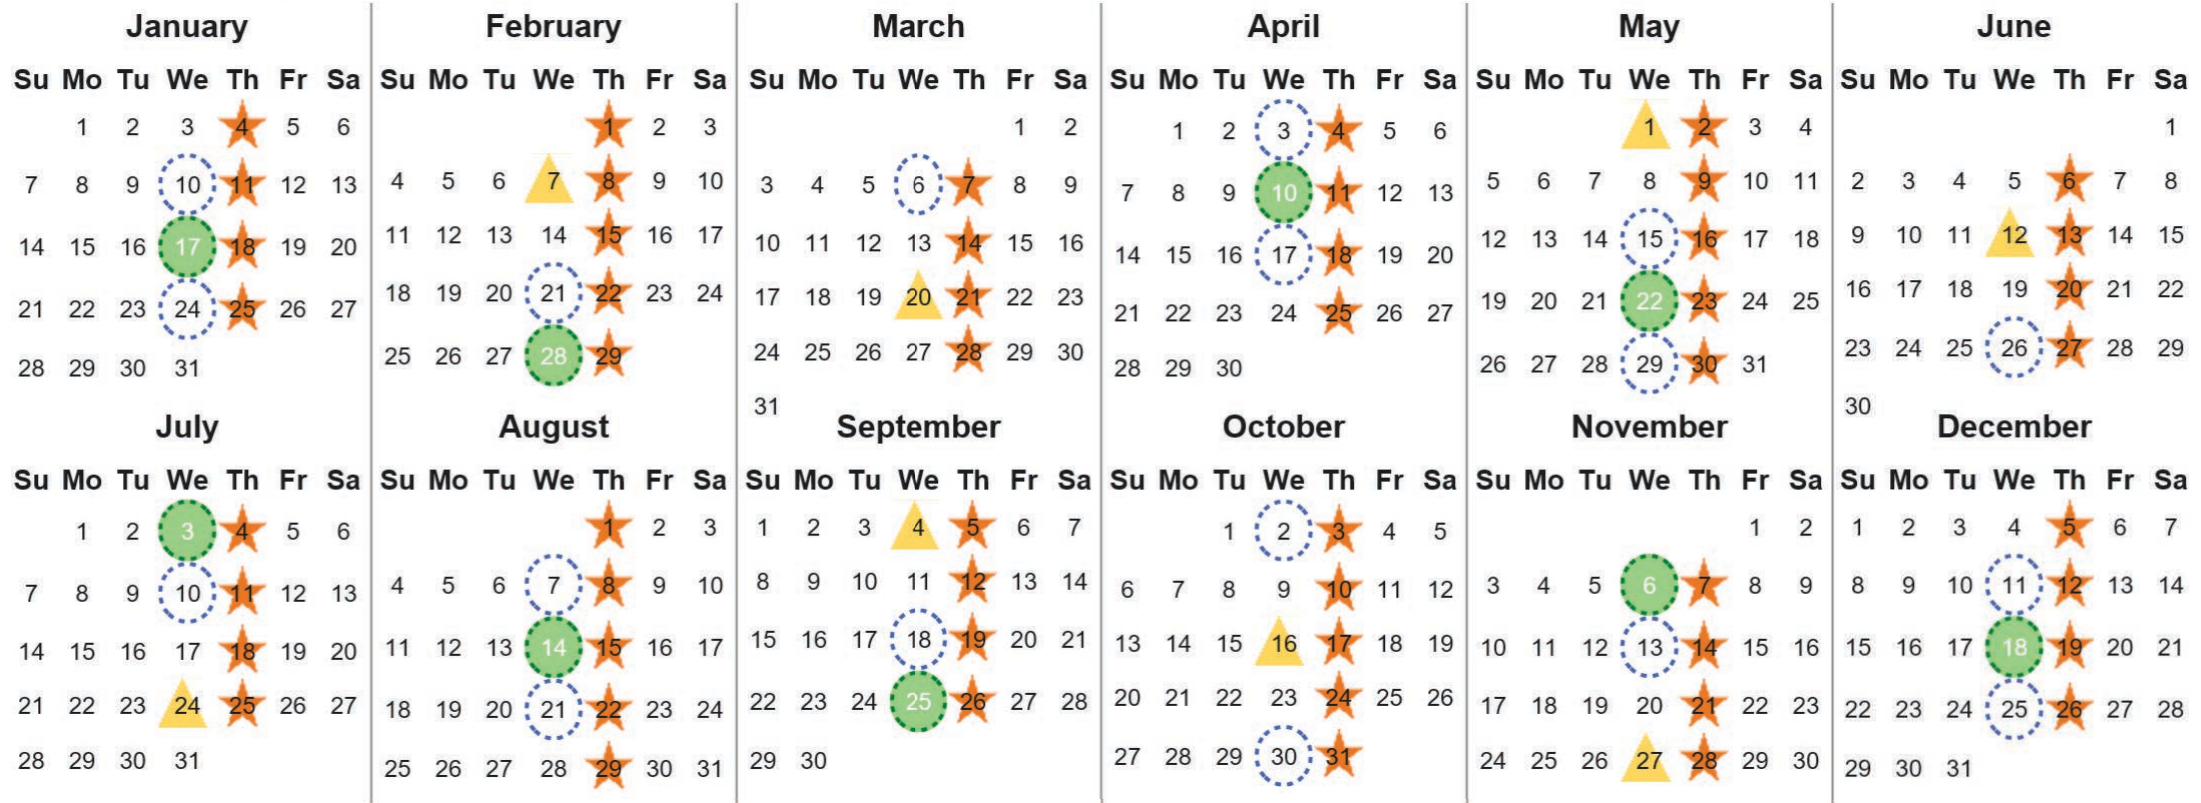

Your waste and recycling collection dates for **2024**.

Non-recyclable Bin
Only for items that cannot be recycled

Recycling Bin
Paper, card & cardboard • Plastic bottles, pots, tubs & trays • Tins, cans & empty aerosols • Cartons

Food Caddy
All cooked & uncooked food waste

Please place your bins out for collection by **6.00am** on your collection day.

Festive Collections
Check local press or website for details

Calendar Reference: LOM43