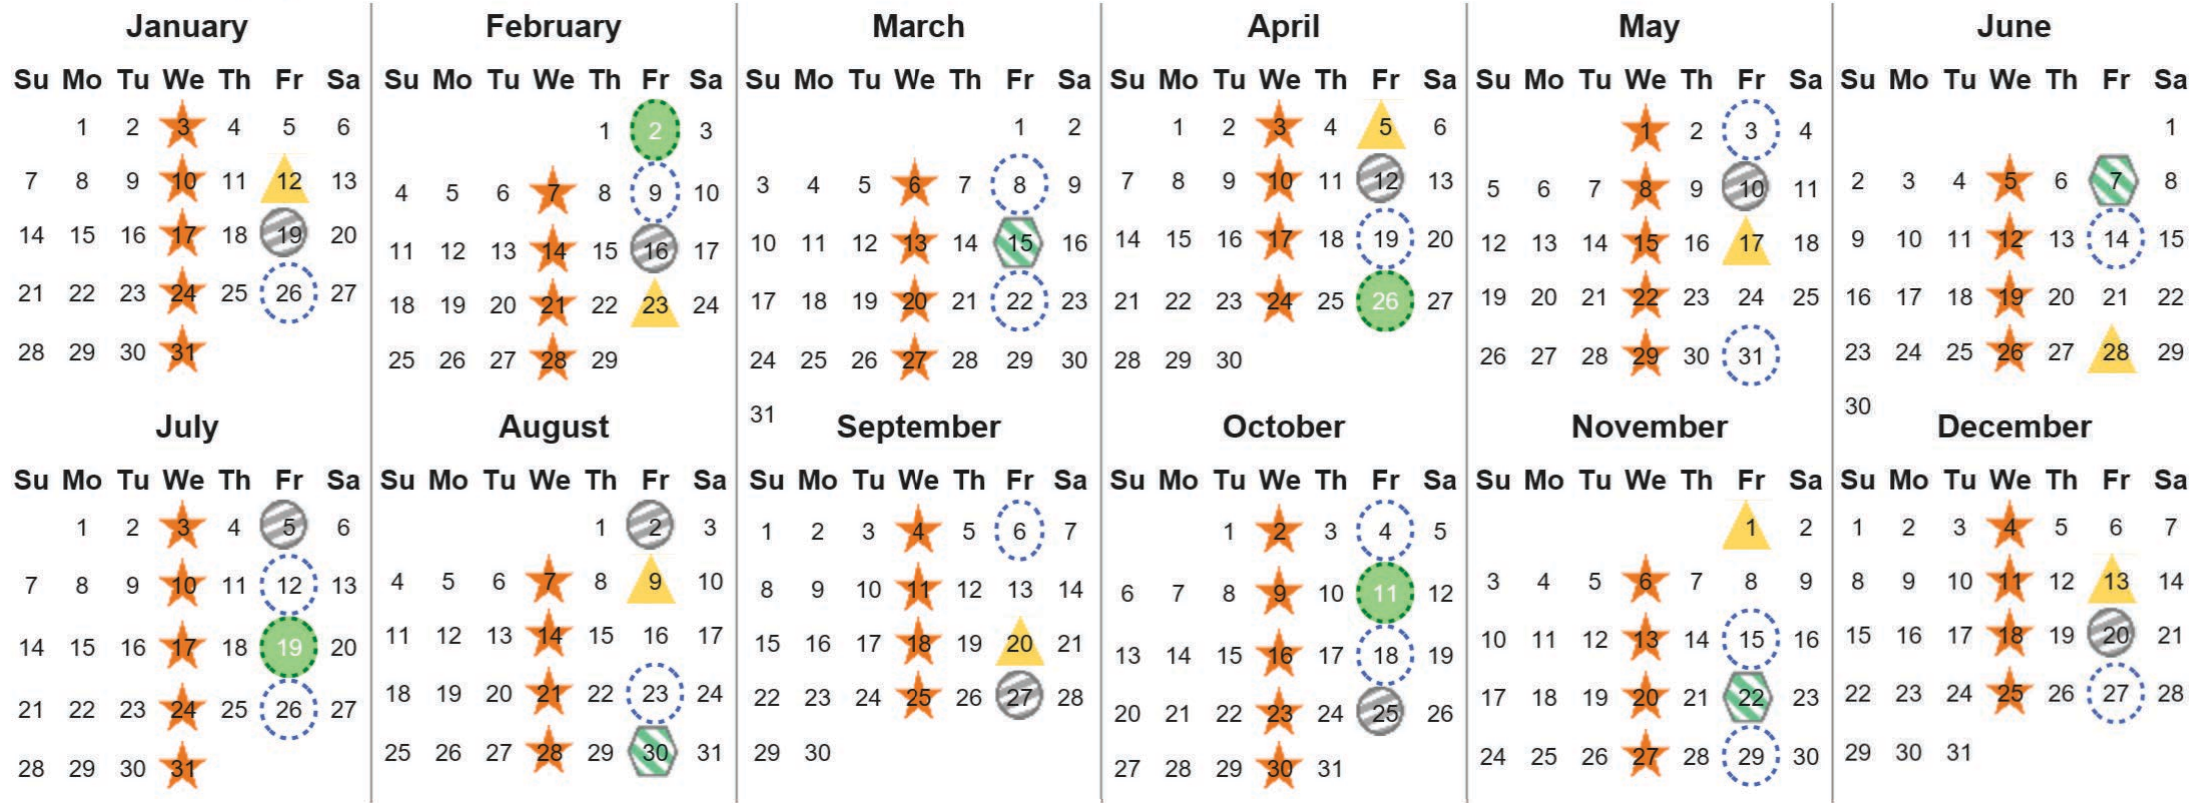

Your waste and recycling collection dates for 2024.

 <b>Non-recyclable Bin</b> Only for items that cannot be recycled	 <b>Recycling Bin</b> Paper, card & cardboard • Plastic bottles, pots, tubs & trays • Tins, cans & empty aerosols • Cartons	 <b>Glass Bin</b> Glass bottles & jars	 <b>Food Caddy</b> All cooked & uncooked food waste
---	---	--	---

Please place your bins out for collection by **6.00am** on your collection day.

												
---	---	---	---	---	---	---	---	--	---	---	---	---

**Festive Collections**  
Check local press or website for details