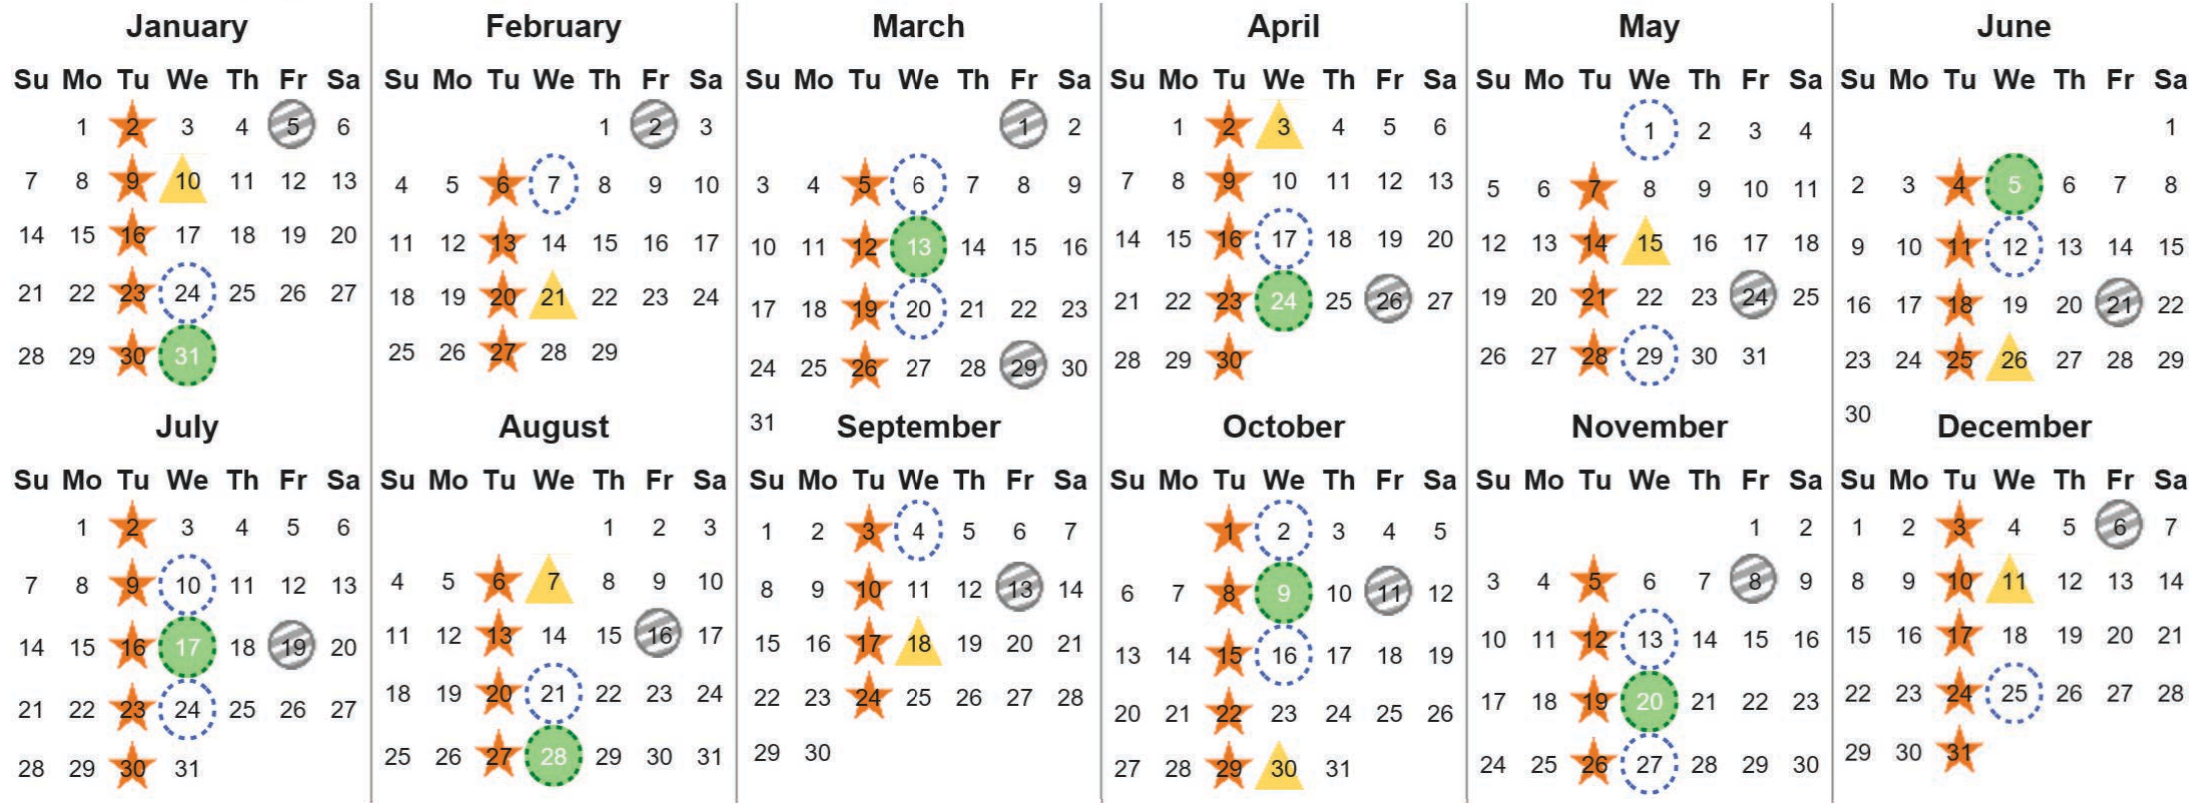

Your waste and recycling collection dates for 2024.

	Non-recyclable Bin Only for items that cannot be recycled		Recycling Bin Paper, card & cardboard • Plastic bottles, pots, tubs & trays • Tins, cans & empty aerosols • Cartons		Glass Bin Glass bottles & jars		Food Caddy All cooked & uncooked food waste
--	---------------------------------------------------------------------	--	-------------------------------------------------------------------------------------------------------------------------------	--	------------------------------------------	--	-------------------------------------------------------

Please place your bins out for collection by **6.00am** on your collection day.

											Festive Collections Check local press or website for details
--	--	--	--	--	--	--	--	--	--	--	------------------------------------------------------------------------

Calendar Reference: LOM35