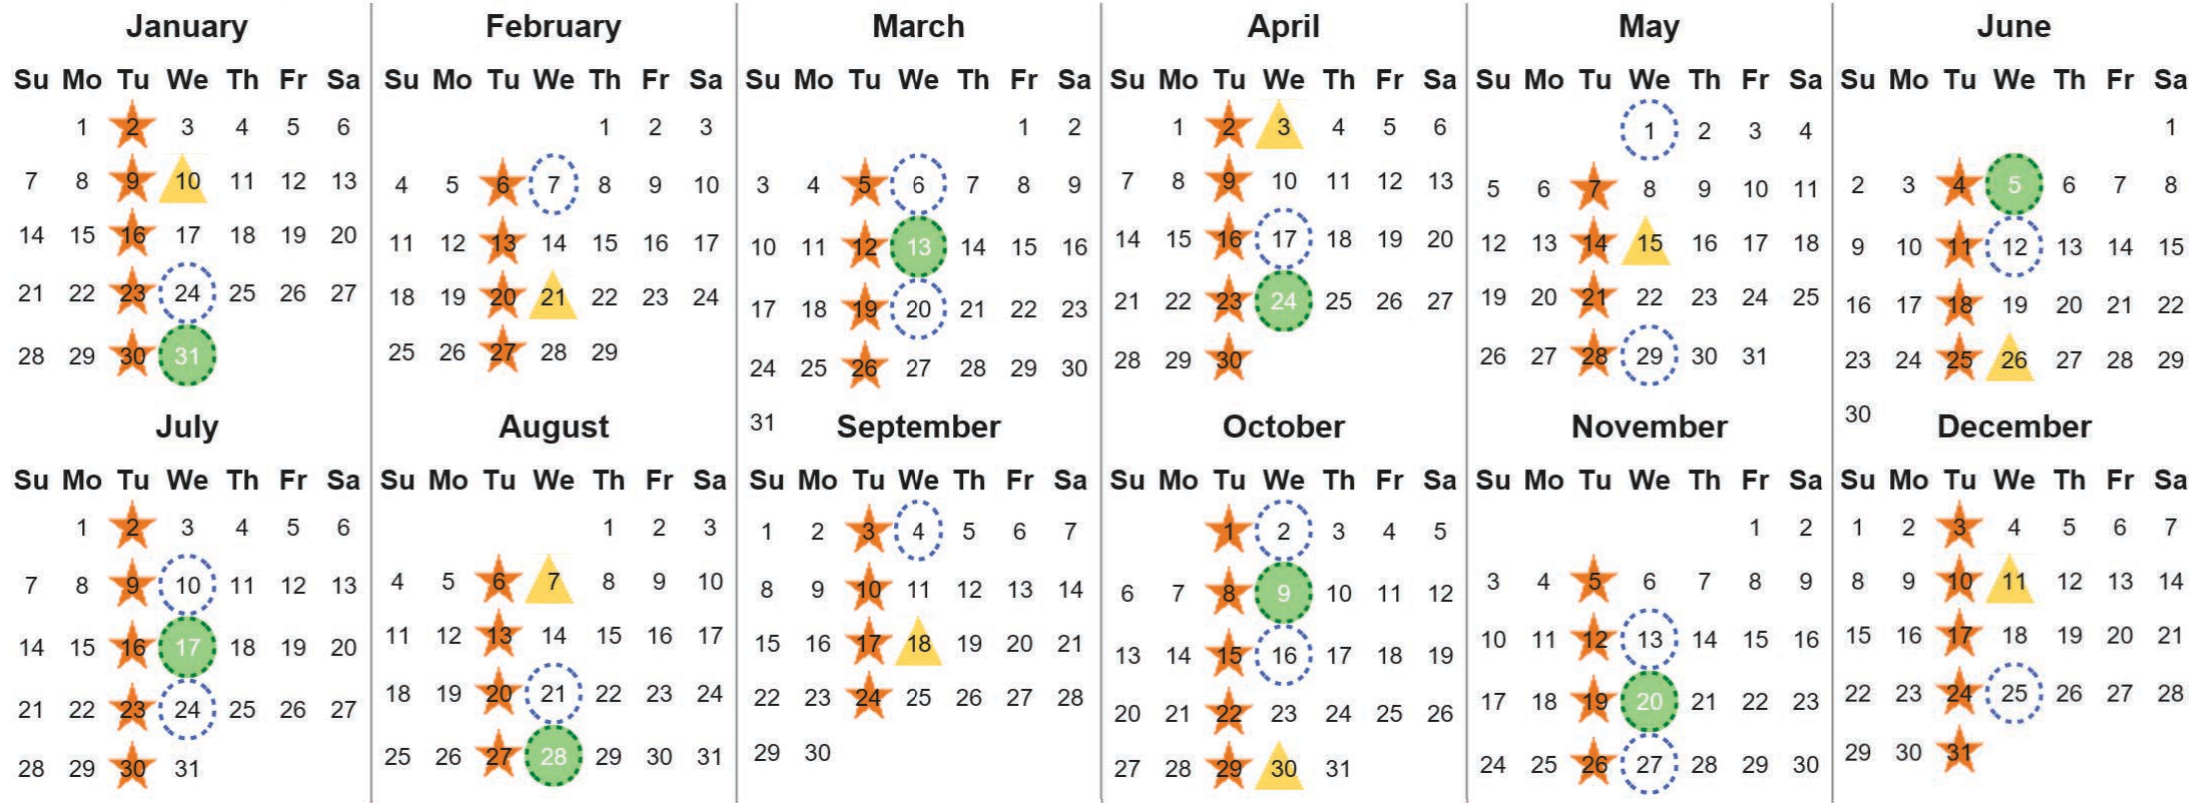

Your waste and recycling collection dates for 2024.

**Non-recyclable Bin**  
Only for items that cannot be recycled

**Recycling Bin**  
Paper, card & cardboard • Plastic bottles, pots, tubs & trays • Tins, cans & empty aerosols • Cartons

**Food Caddy**  
All cooked & uncooked food waste

Please place your bins out for collection by **6.00am** on your collection day.

**Festive Collections**  
Check local press or website for details