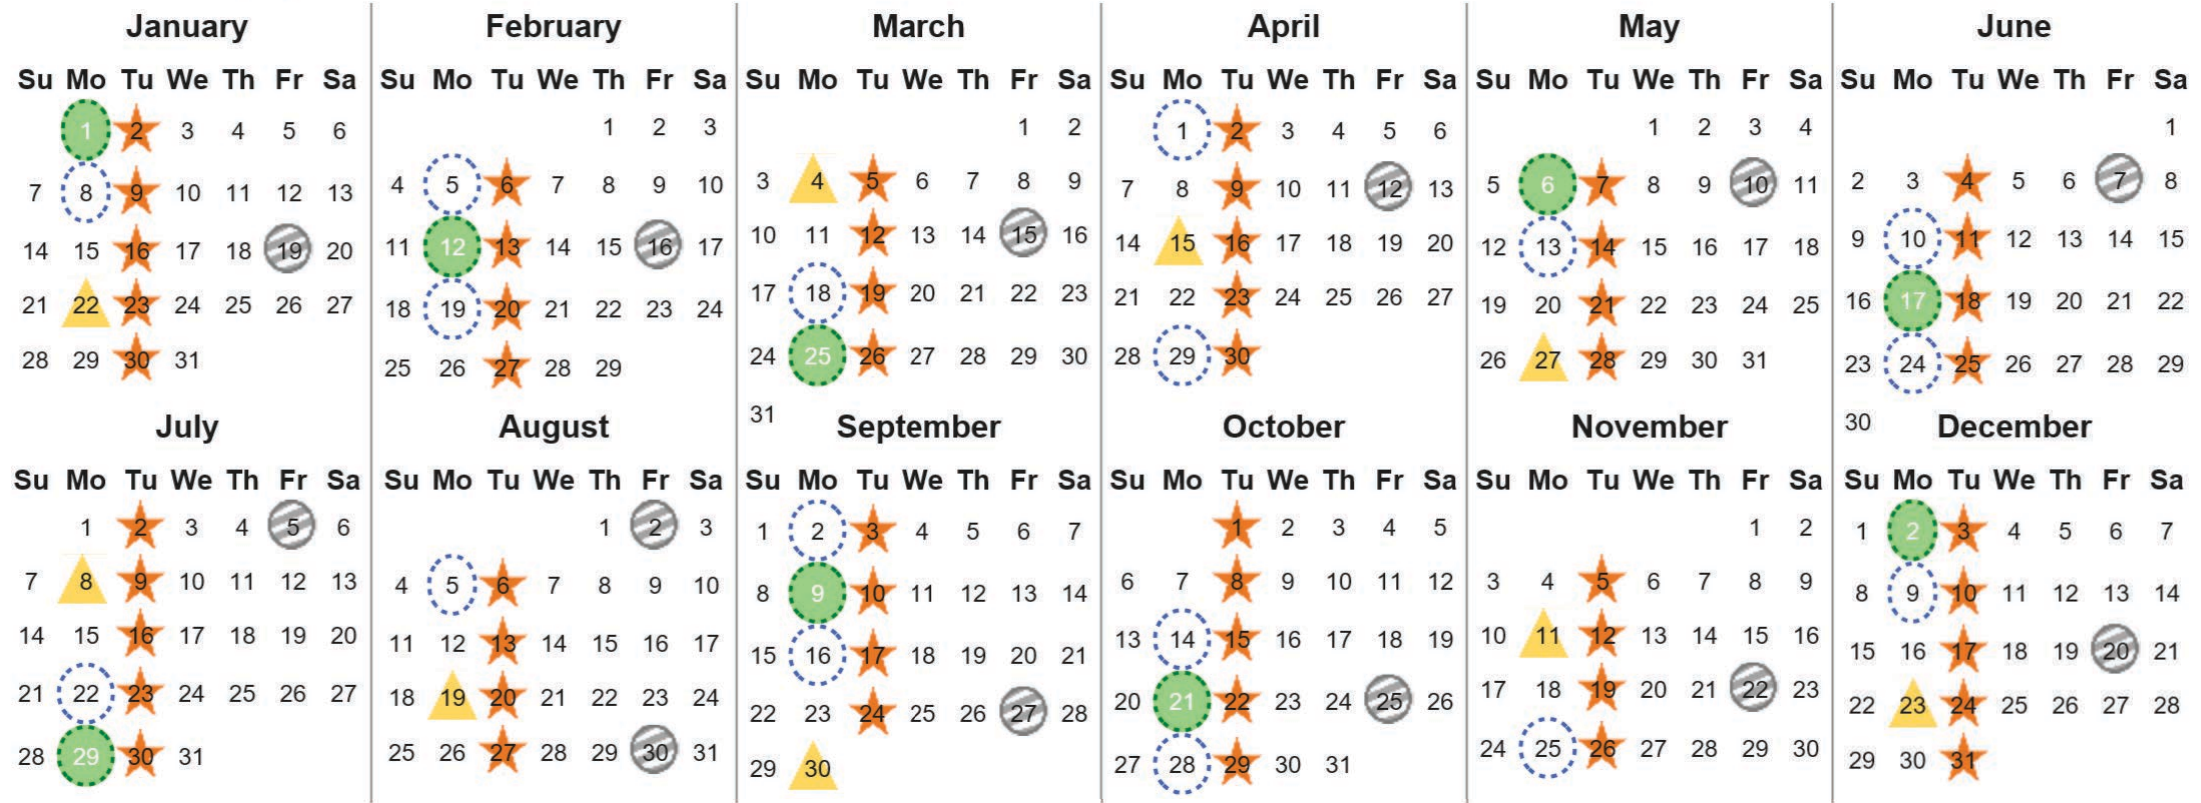

Your waste and recycling collection dates for 2024.

 <b>Non-recyclable Bin</b> Only for items that cannot be recycled	 <b>Recycling Bin</b> Paper, card & cardboard • Plastic bottles, pots, tubs & trays • Tins, cans & empty aerosols • Cartons	 <b>Glass Bin</b> Glass bottles & jars	 <b>Food Caddy</b> All cooked & uncooked food waste
---	---	--	---

Please place your bins out for collection by **6.00am** on your collection day.

 	 	 	 	 	 <b>Festive Collections</b> Check local press or website for details
---	---	---	--	---	--

Calendar Reference: LOM30