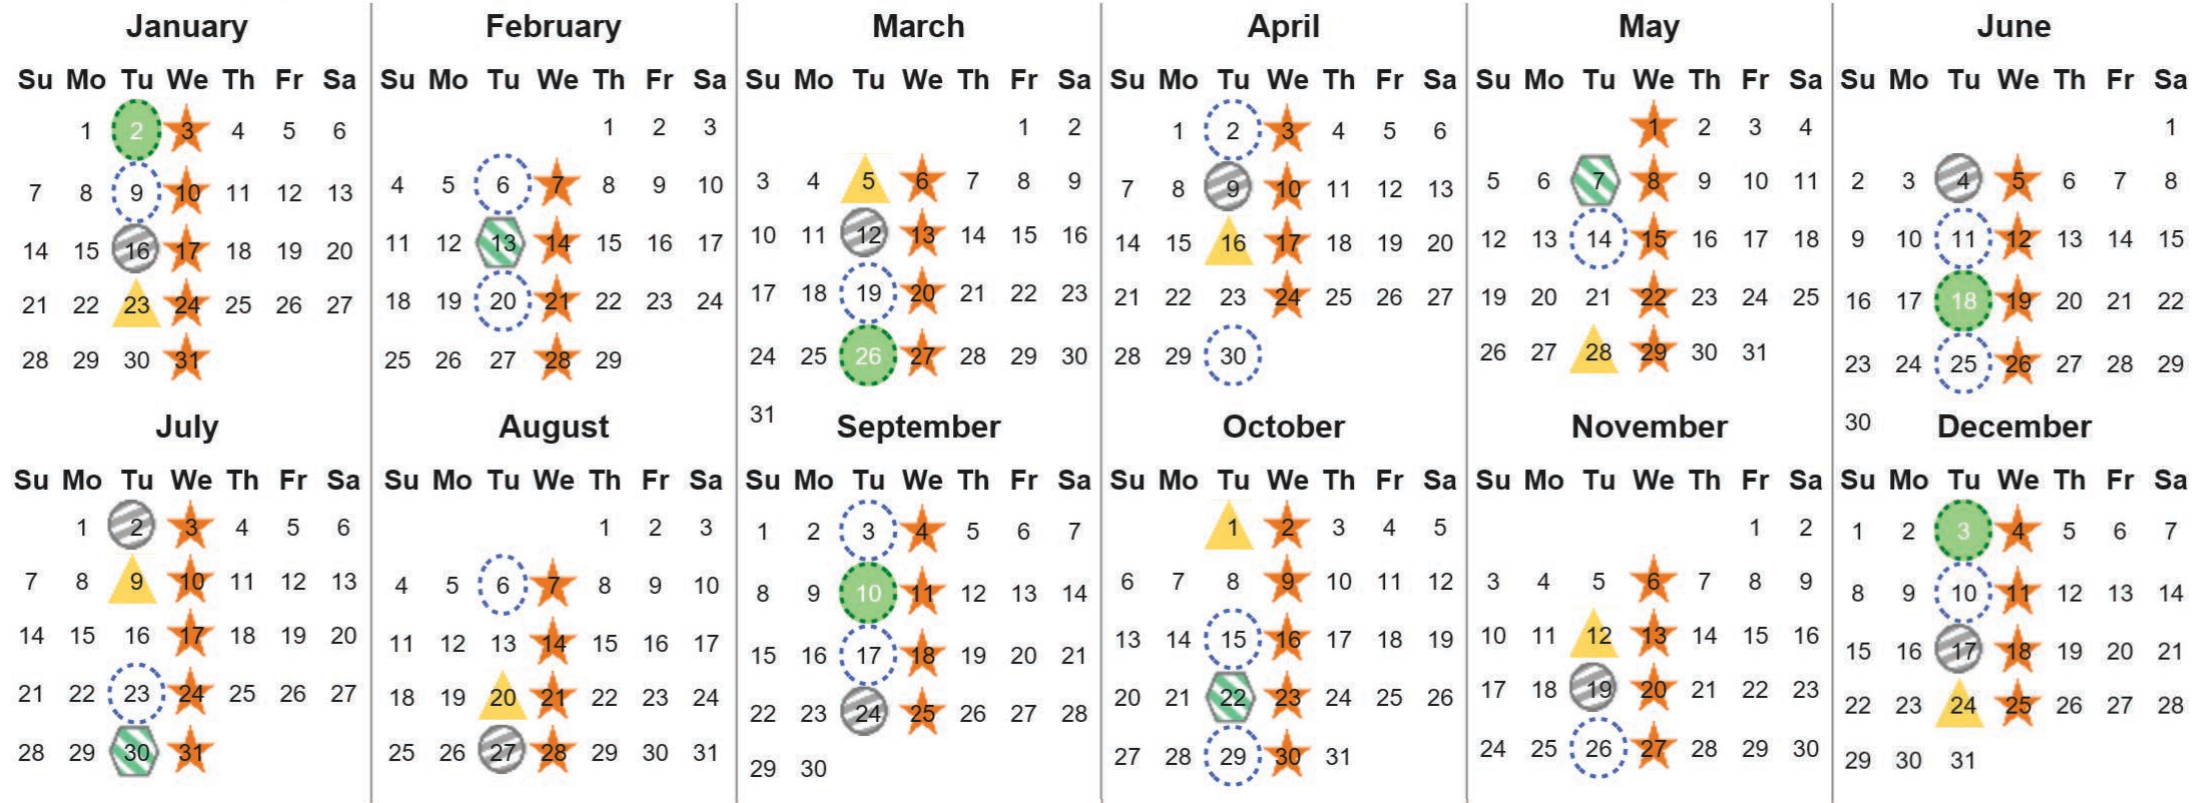

Your waste and recycling collection dates for 2024.

 <b>Non-recyclable Bin</b> Only for items that cannot be recycled	 <b>Recycling Bin</b> Paper, card & cardboard • Plastic bottles, pots, tubs & trays • Tins, cans & empty aerosols • Cartons	 <b>Glass Bin</b> Glass bottles & jars	 <b>Food Caddy</b> All cooked & uncooked food waste
---	---	--	---

Please place your bins out for collection by **6.00am** on your collection day.

 	 	 	 	 	 
---	---	---	---	---	---

 **Festive Collections**  
Check local press or website for details