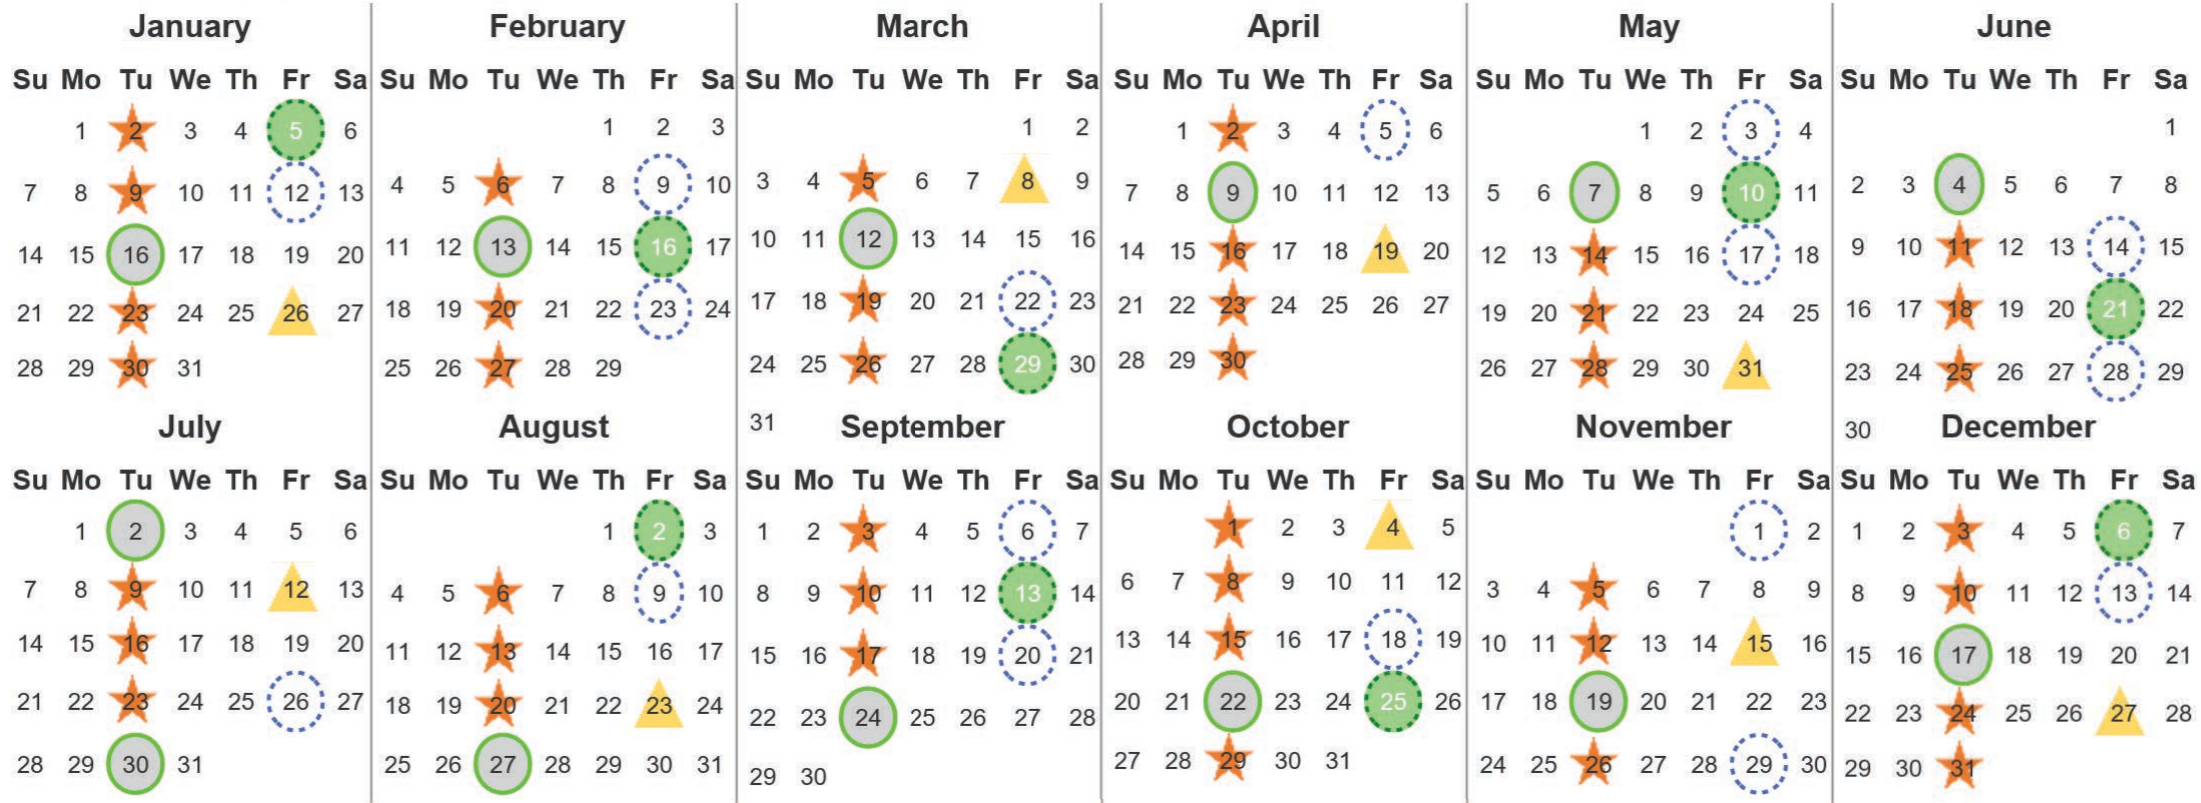

Your waste and recycling collection dates for 2024.

 <b>Non-recyclable Bin</b> Only for items that cannot be recycled	 <b>Recycling Bin</b> Paper, card & cardboard • Plastic bottles, pots, tubs & trays • Tins, cans & empty aerosols • Cartons	 <b>Glass Bin</b> Glass bottles & jars	 <b>Food Caddy</b> All cooked & uncooked food waste
---	---	--	---

Please place your bins out for collection by **6.00am** on your collection day.

  	  	 	 	 	 <b>Festive Collections</b> Check local press or website for details
---	---	---	--	---	--

Calendar Reference: LOM25