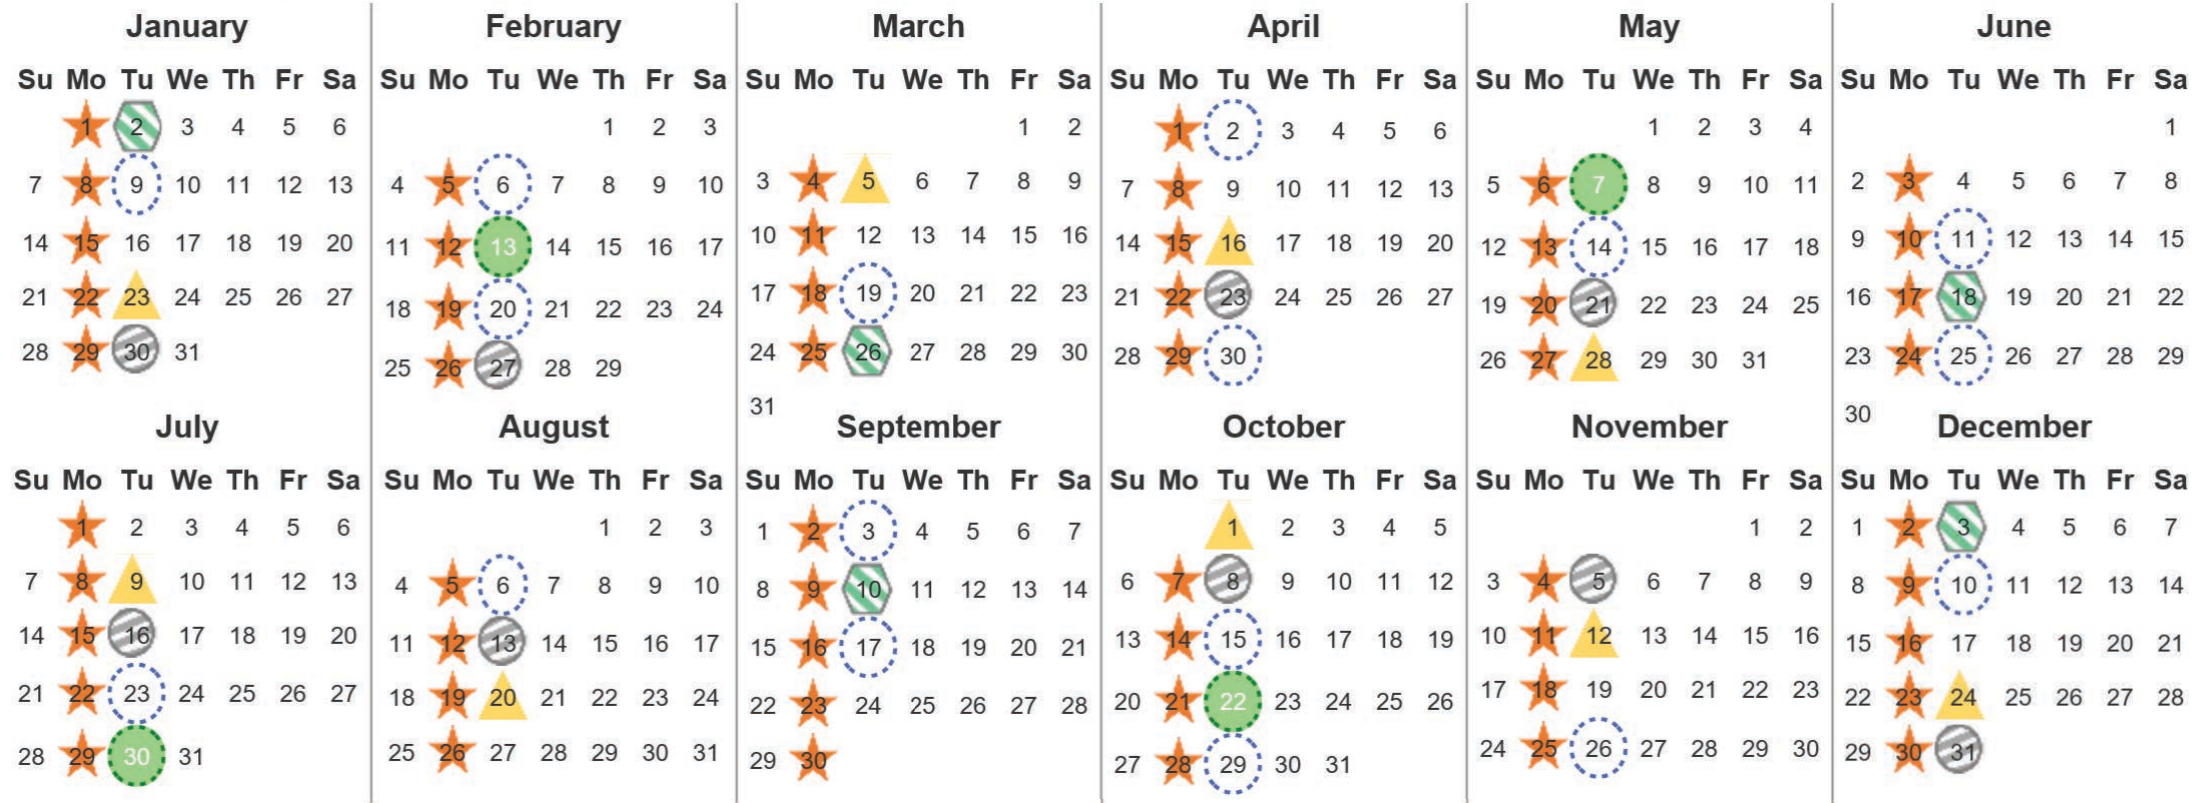

Your waste and recycling collection dates for 2024.

 Non-recyclable Bin Only for items that cannot be recycled	 Recycling Bin Paper, card & cardboard • Plastic bottles, pots, tubs & trays • Tins, cans & empty aerosols • Cartons	 Glass Bin Glass bottles & jars	 Food Caddy All cooked & uncooked food waste
---	---	--	---

Please place your bins out for collection by **6.00am** on your collection day.

								
---	---	---	---	---	---	--	---	---

 **Festive Collections**
Check local press or website for details

Calendar Reference: LOM20