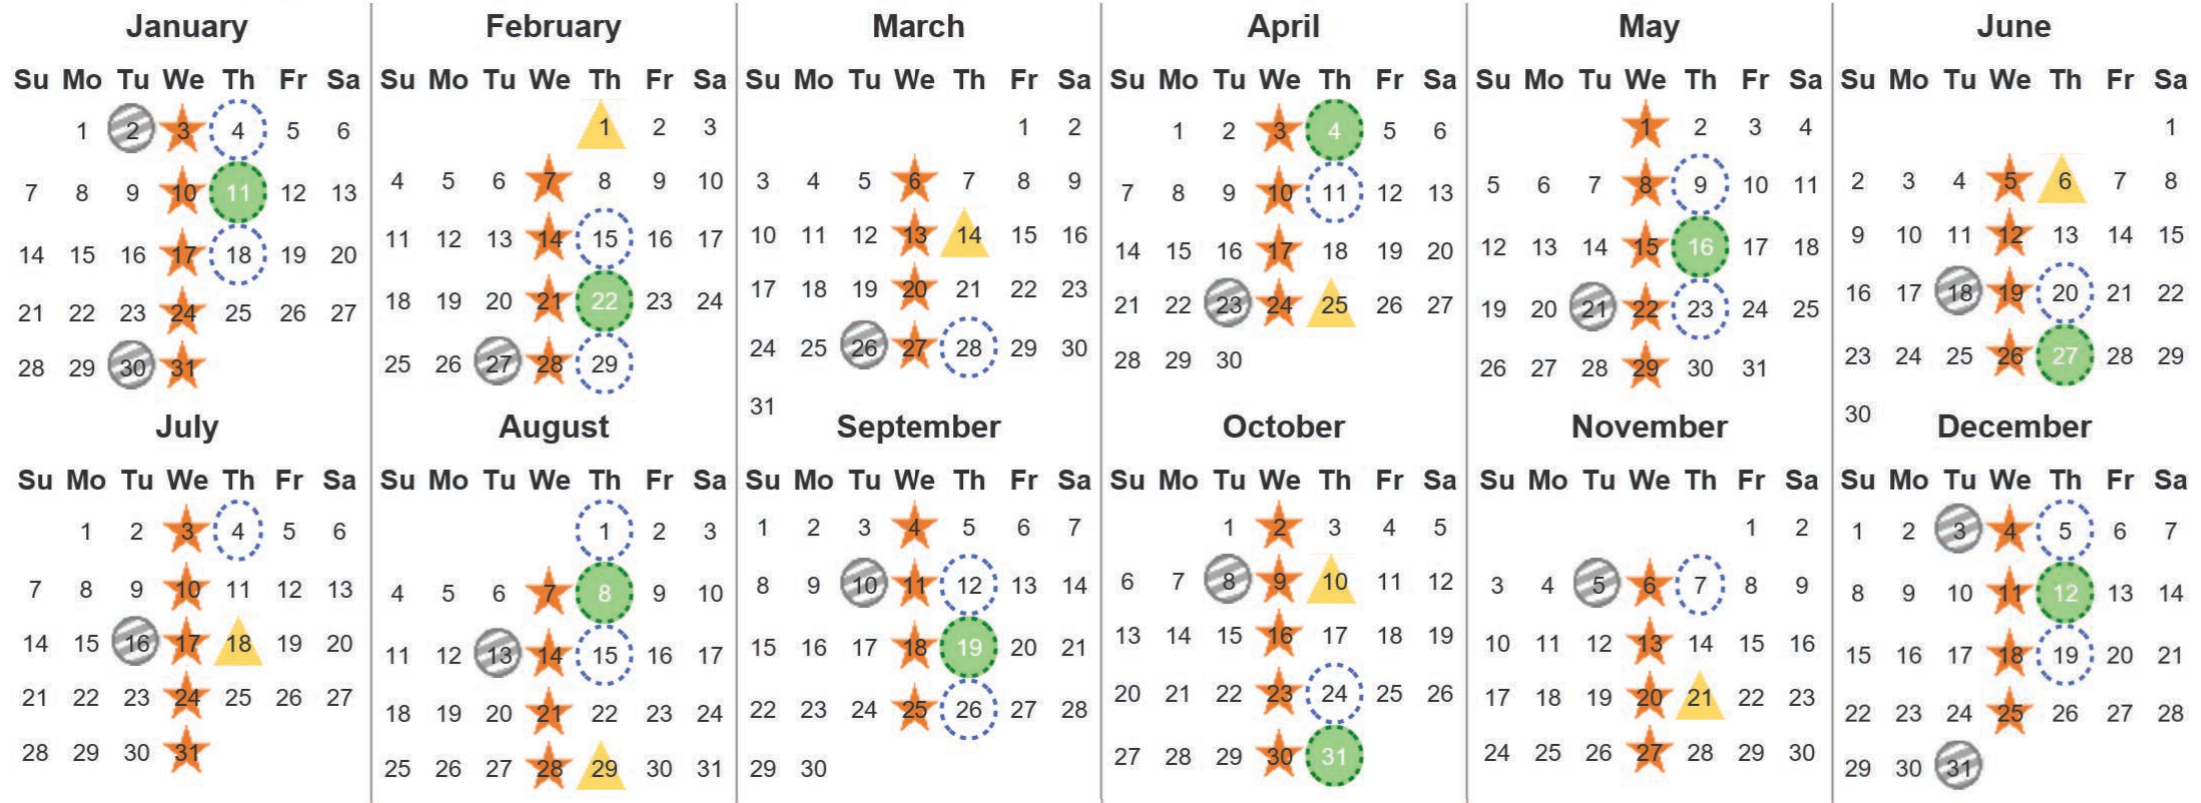

Your waste and recycling collection dates for 2024.

 <b>Non-recyclable Bin</b> Only for items that cannot be recycled	 <b>Recycling Bin</b> Paper, card & cardboard • Plastic bottles, pots, tubs & trays • Tins, cans & empty aerosols • Cartons	 <b>Glass Bin</b> Glass bottles & jars	 <b>Food Caddy</b> All cooked & uncooked food waste
---	---	--	---

Please place your bins out for collection by 6.00am on your collection day.

 	 	 	 	 	 <b>Festive Collections</b> Check local press or website for details
---	---	---	--	---	--

Calendar Reference: LOM02