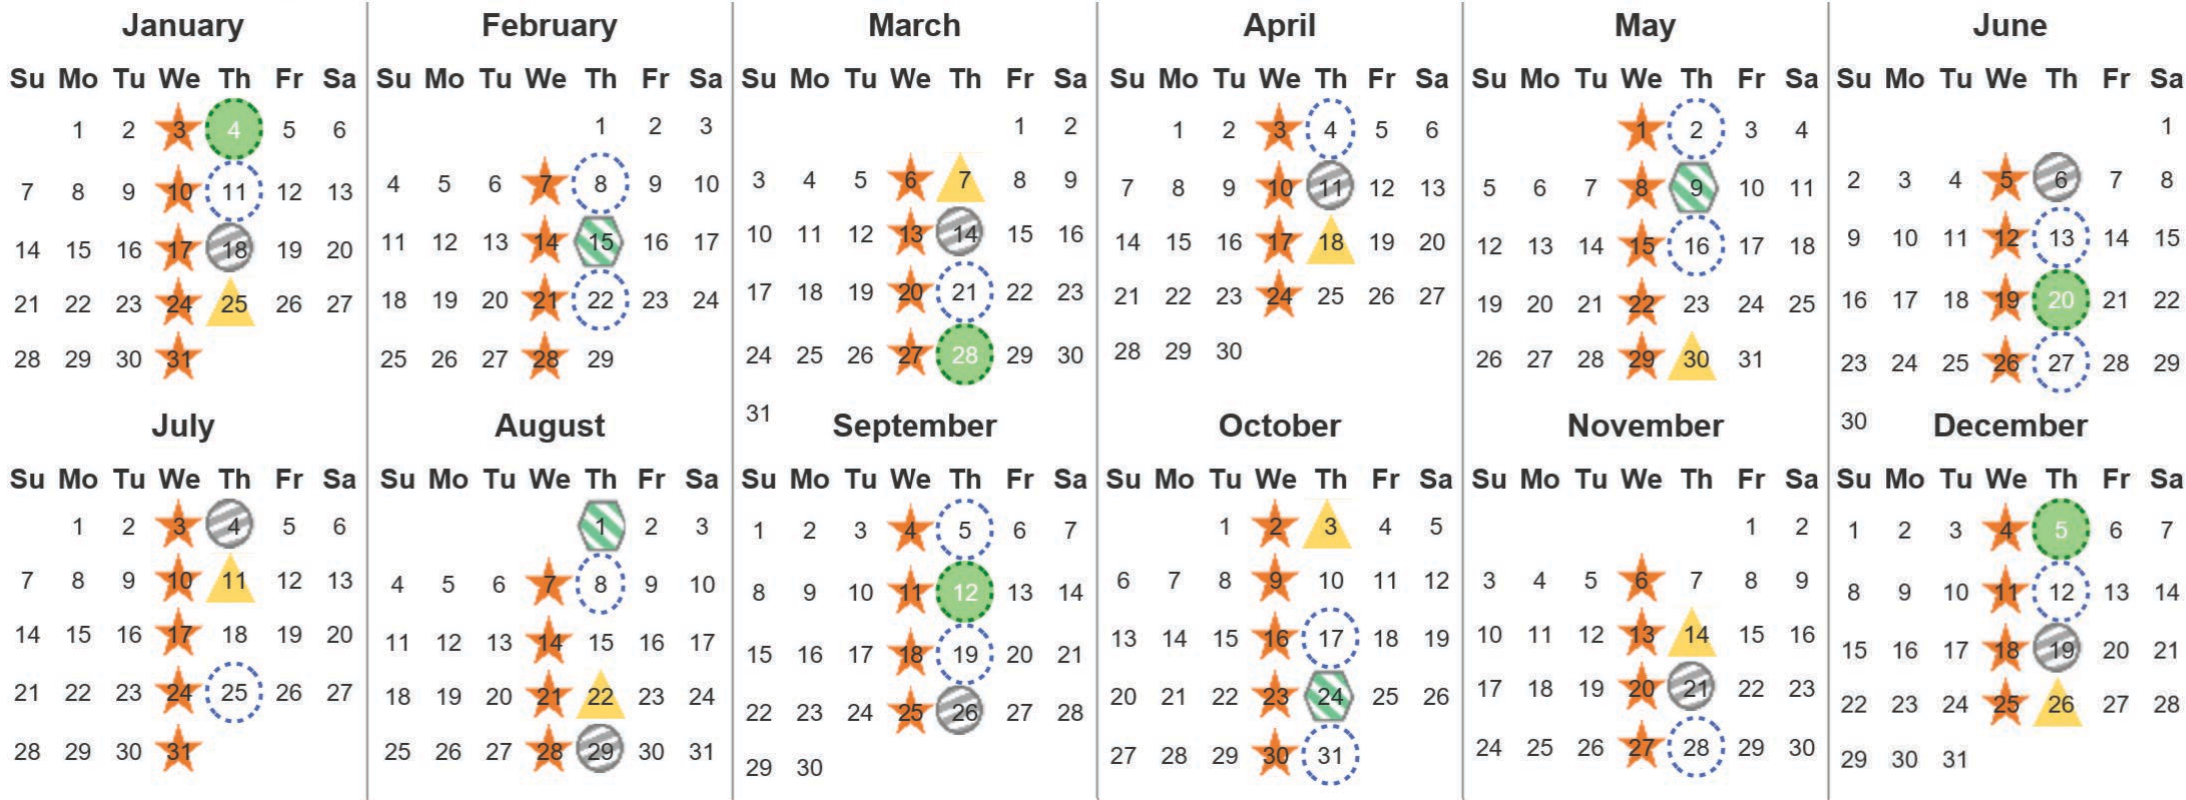

Your waste and recycling collection dates for 2024.

 <b>Non-recyclable Bin</b> Only for items that cannot be recycled	 <b>Recycling Bin</b> Paper, card & cardboard • Plastic bottles, pots, tubs & trays • Tins, cans & empty aerosols • Cartons	 <b>Glass Bin</b> Glass bottles & jars	 <b>Food Caddy</b> All cooked & uncooked food waste
---	---	--	---

Please place your bins out for collection by **6.00am** on your collection day.

 	 	 	 	 	 
---	---	---	---	---	---

 **Festive Collections**  
Check local press or website for details