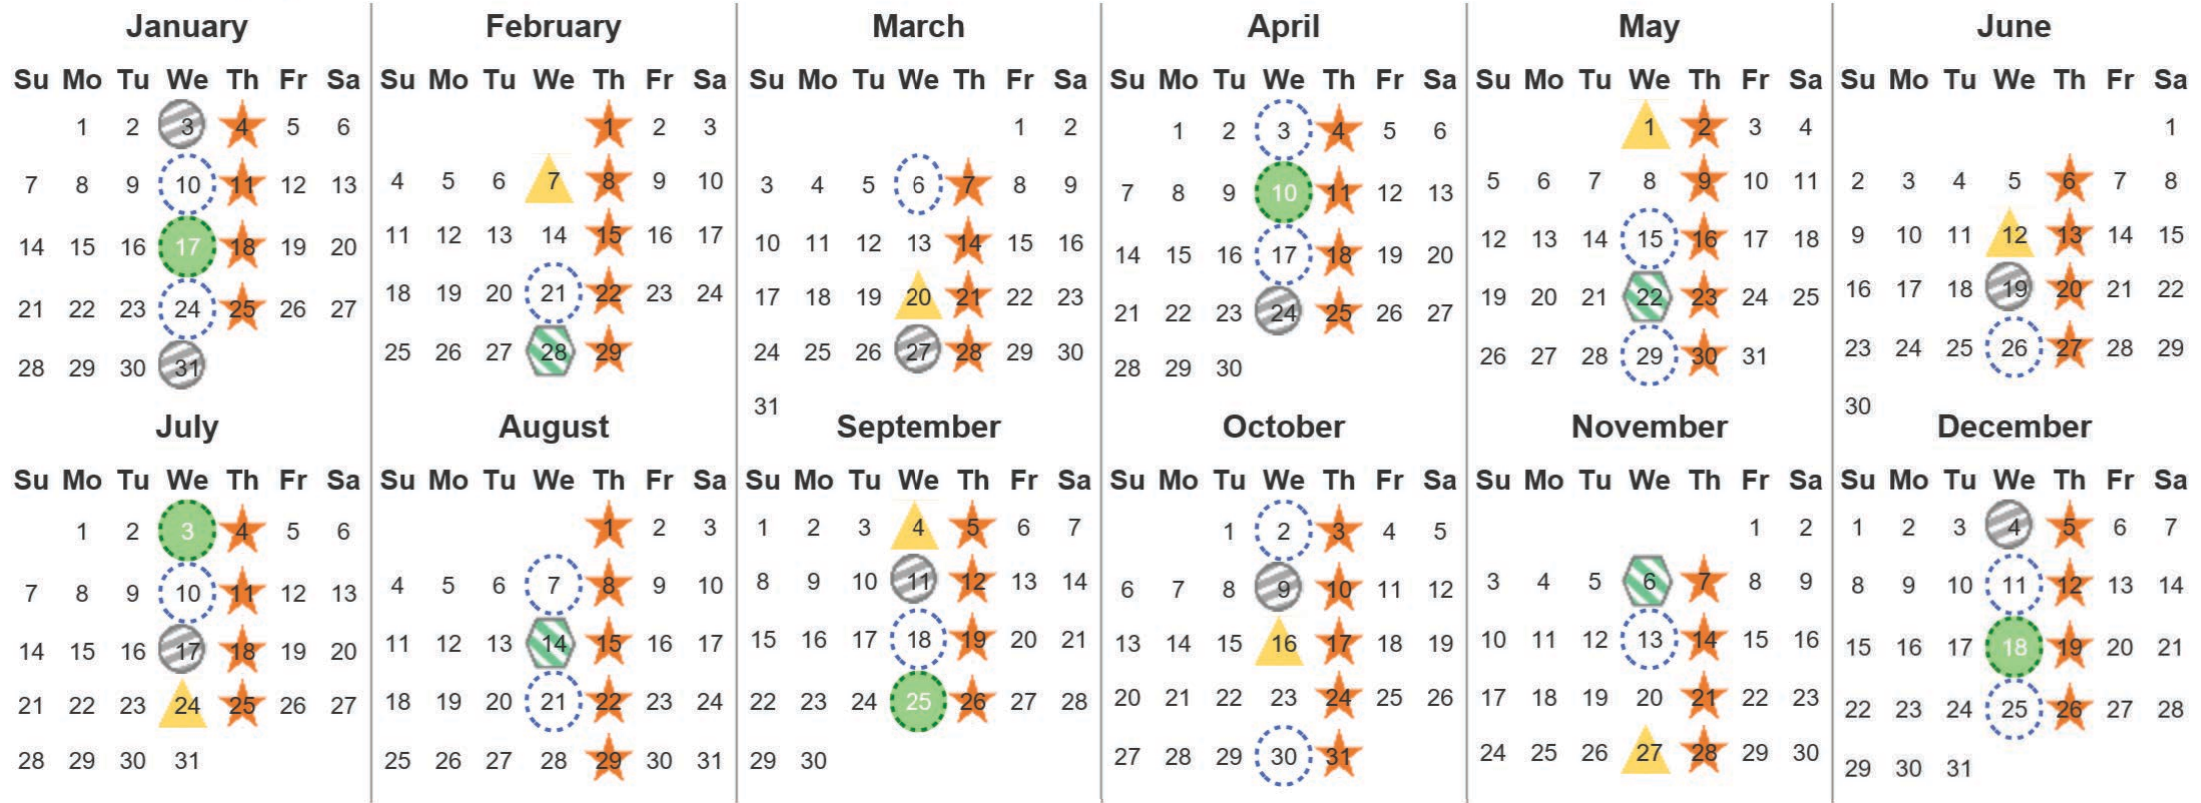

Your waste and recycling collection dates for 2024.

 Non-recyclable Bin Only for items that cannot be recycled	 Recycling Bin Paper, card & cardboard • Plastic bottles, pots, tubs & trays • Tins, cans & empty aerosols • Cartons	 Glass Bin Glass bottles & jars	 Food Caddy All cooked & uncooked food waste
---	---	--	---

Please place your bins out for collection by **6.00am** on your collection day.

								
---	---	---	---	---	---	--	---	---

Festive Collections
Check local press or website for details

Calendar Reference: LOM14