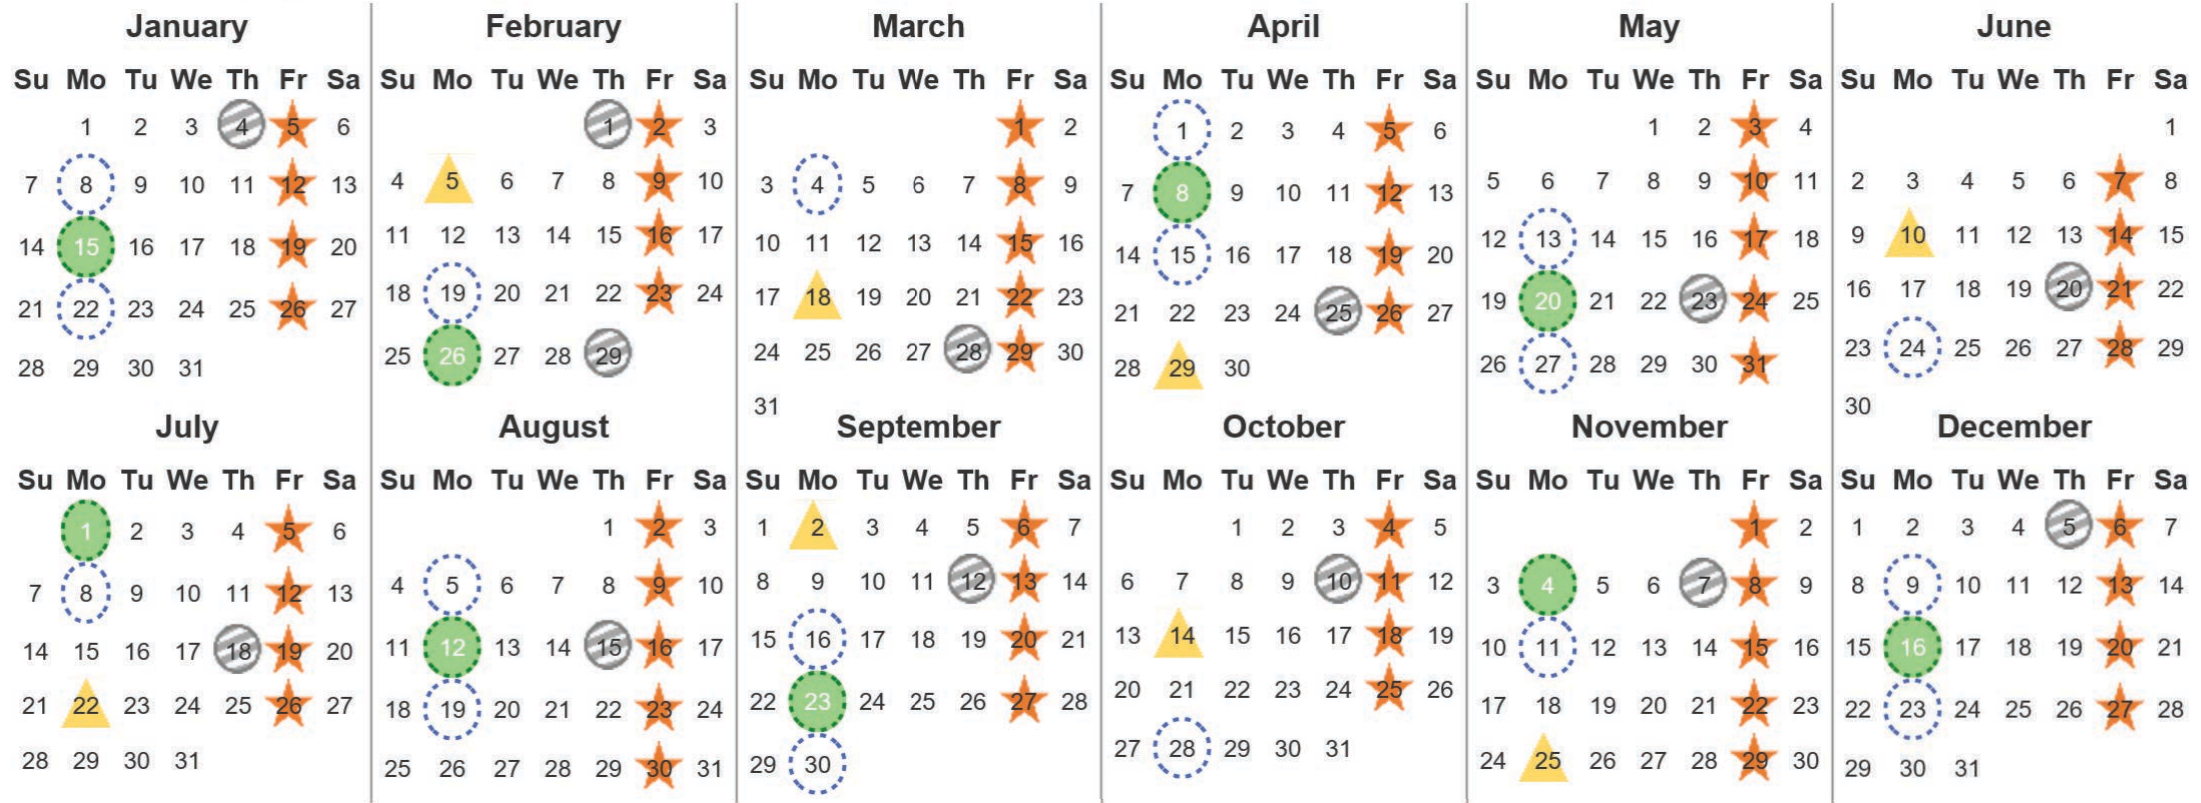

Your waste and recycling collection dates for 2024.

 Non-recyclable Bin Only for items that cannot be recycled	 Recycling Bin Paper, card & cardboard • Plastic bottles, pots, tubs & trays • Tins, cans & empty aerosols • Cartons	 Glass Bin Glass bottles & jars	 Food Caddy All cooked & uncooked food waste
---	---	--	---

Please place your bins out for collection by **6.00am** on your collection day.

 		 	 	 	 	 Festive Collections Check local press or website for details
---	---	---	---	--	---	--

Calendar Reference: LOM12