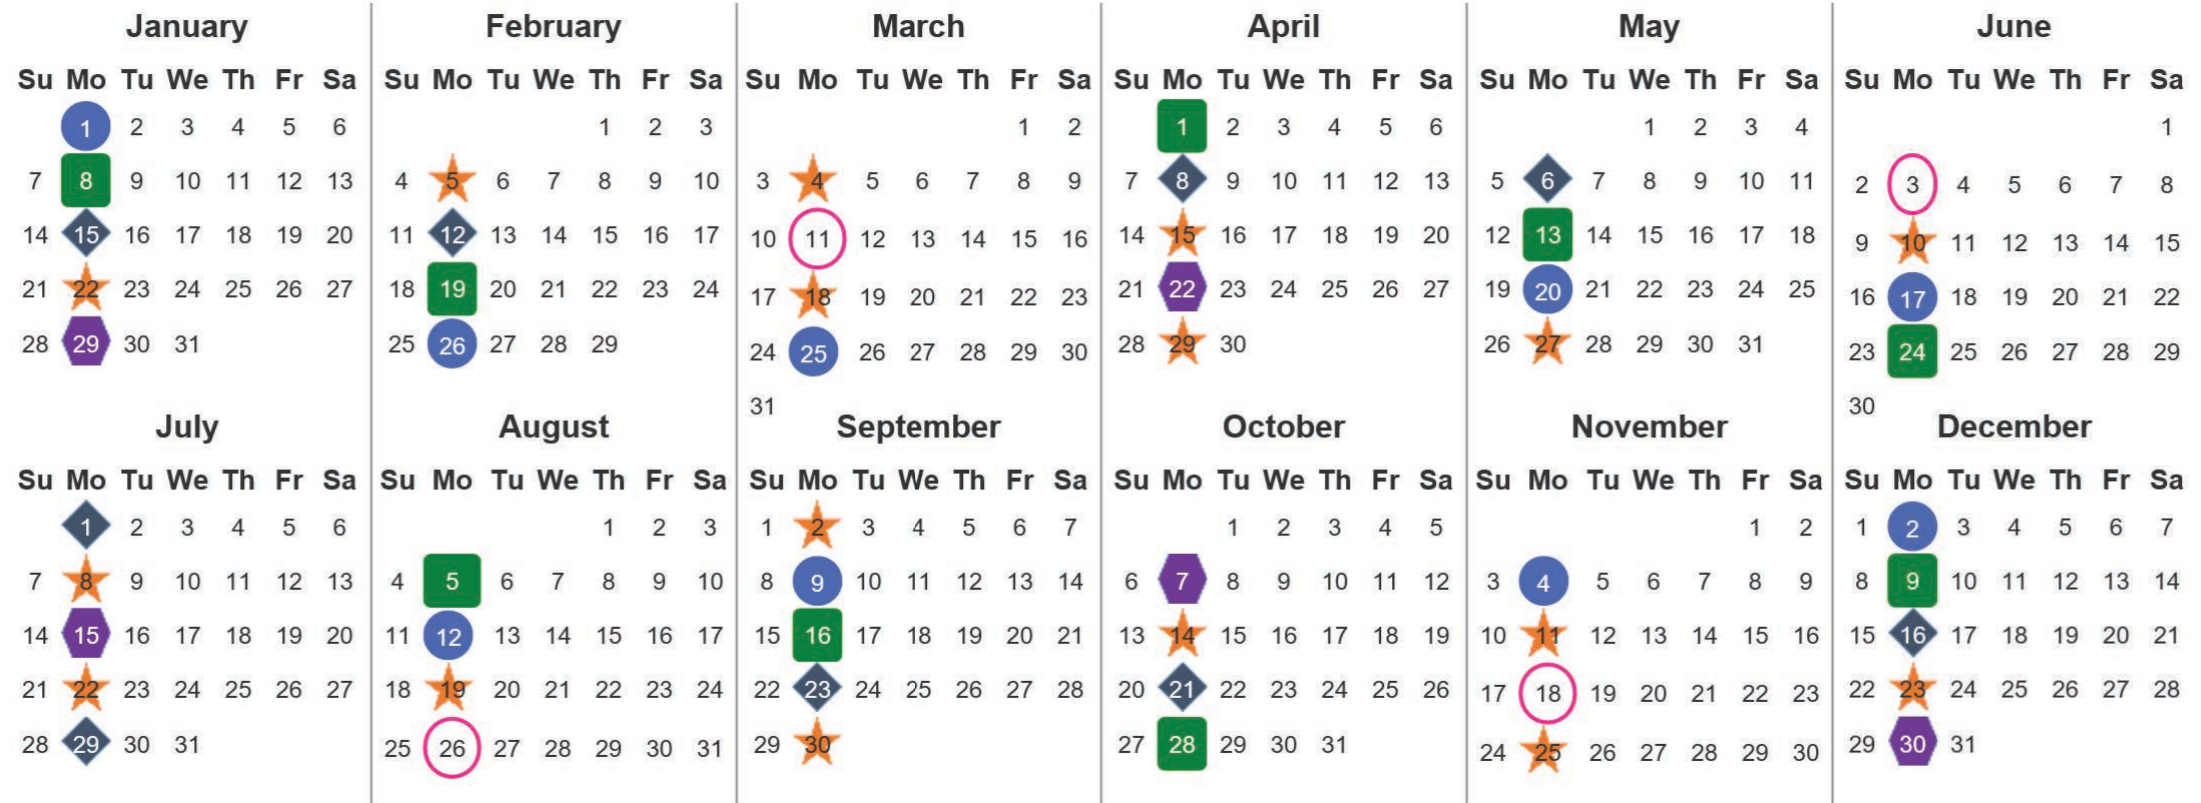

Your waste and recycling collection dates for 2024.

Non-recyclable Bin
Only for items that cannot be recycled

Recycling Bin
Paper, card & cardboard • Plastic bottles, pots, tubs & trays • Tins, cans & empty aerosols • Cartons

Glass Bin
Glass bottles & jars

Food Caddy
All cooked & uncooked food waste

Please place your bins out for collection by 6.00am on your collection day.

Festive Collections
Check local press or website for details