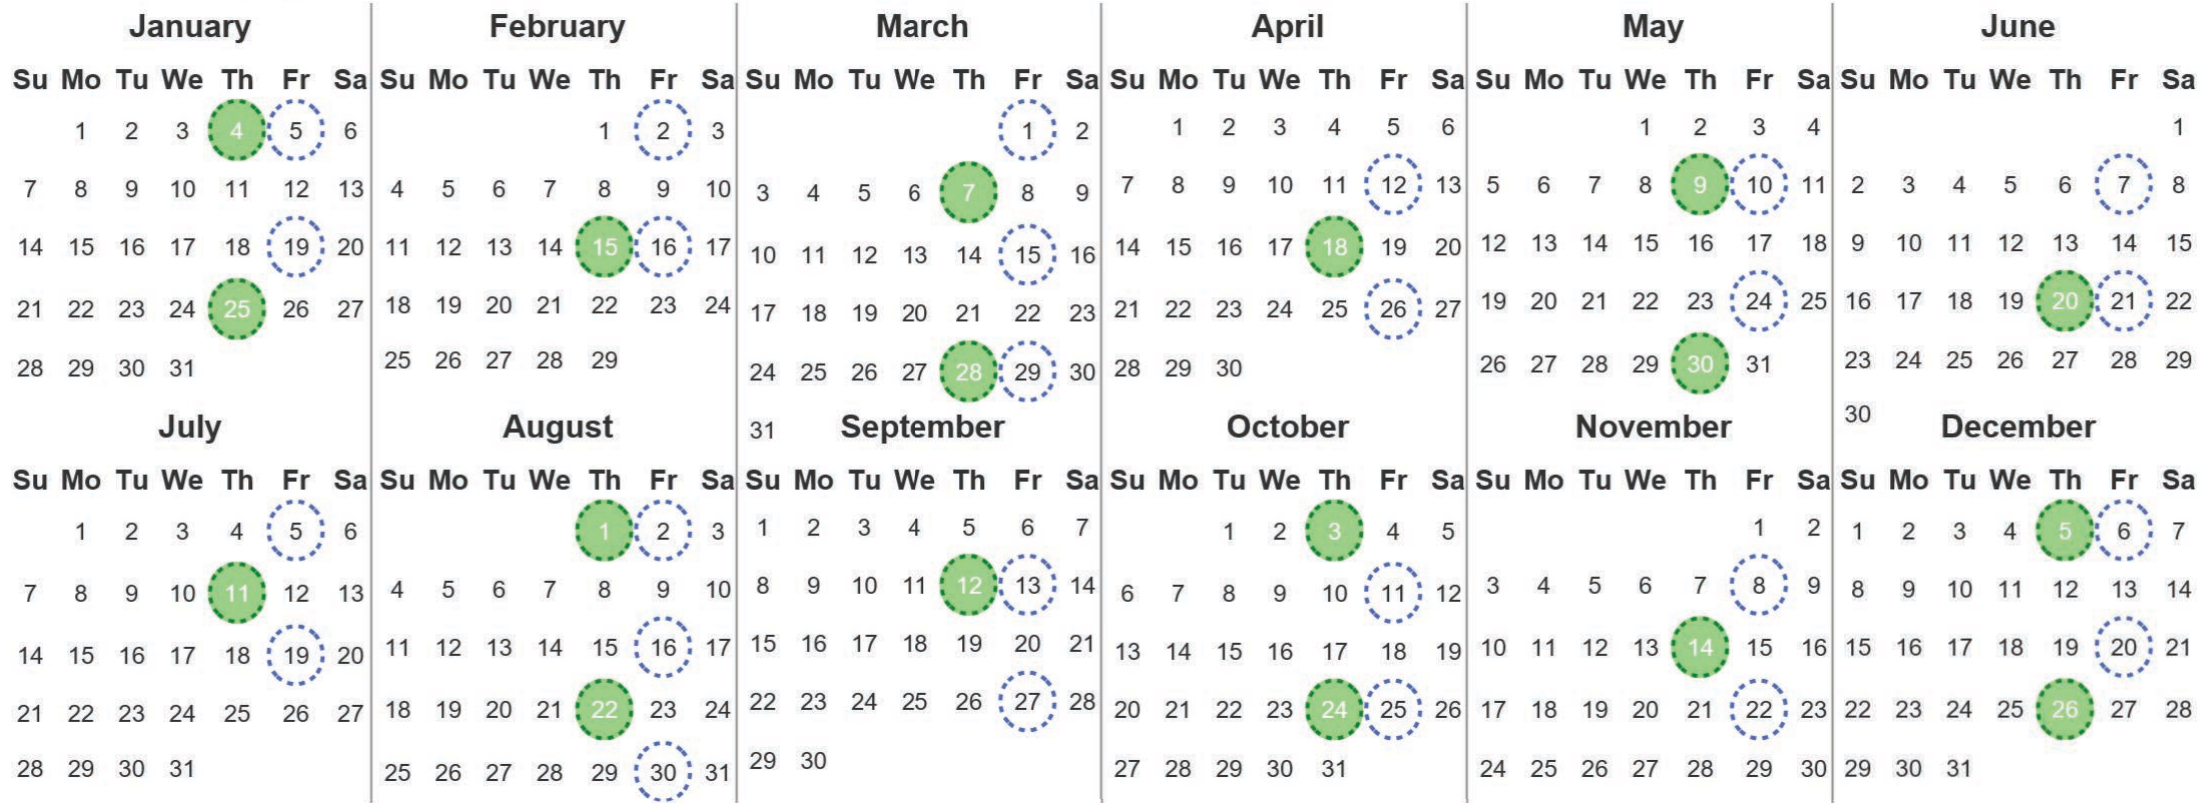

Your waste and recycling collection dates for 2024.

| | |
|---|---|
|  Non-recyclable Bin Only for items that cannot be recycled |  Recycling Bin Paper, card & cardboard • Plastic bottles, pots, tubs & trays • Tins, cans & empty aerosols • Cartons |
|---|---|

Please place your bins out for collection **by 7.00am** on your collection day.

| | | |
|---|---|--|
|   |   |  Festive Collections Check local press or website for details |
|---|---|--|

Calendar Reference: KIN_78