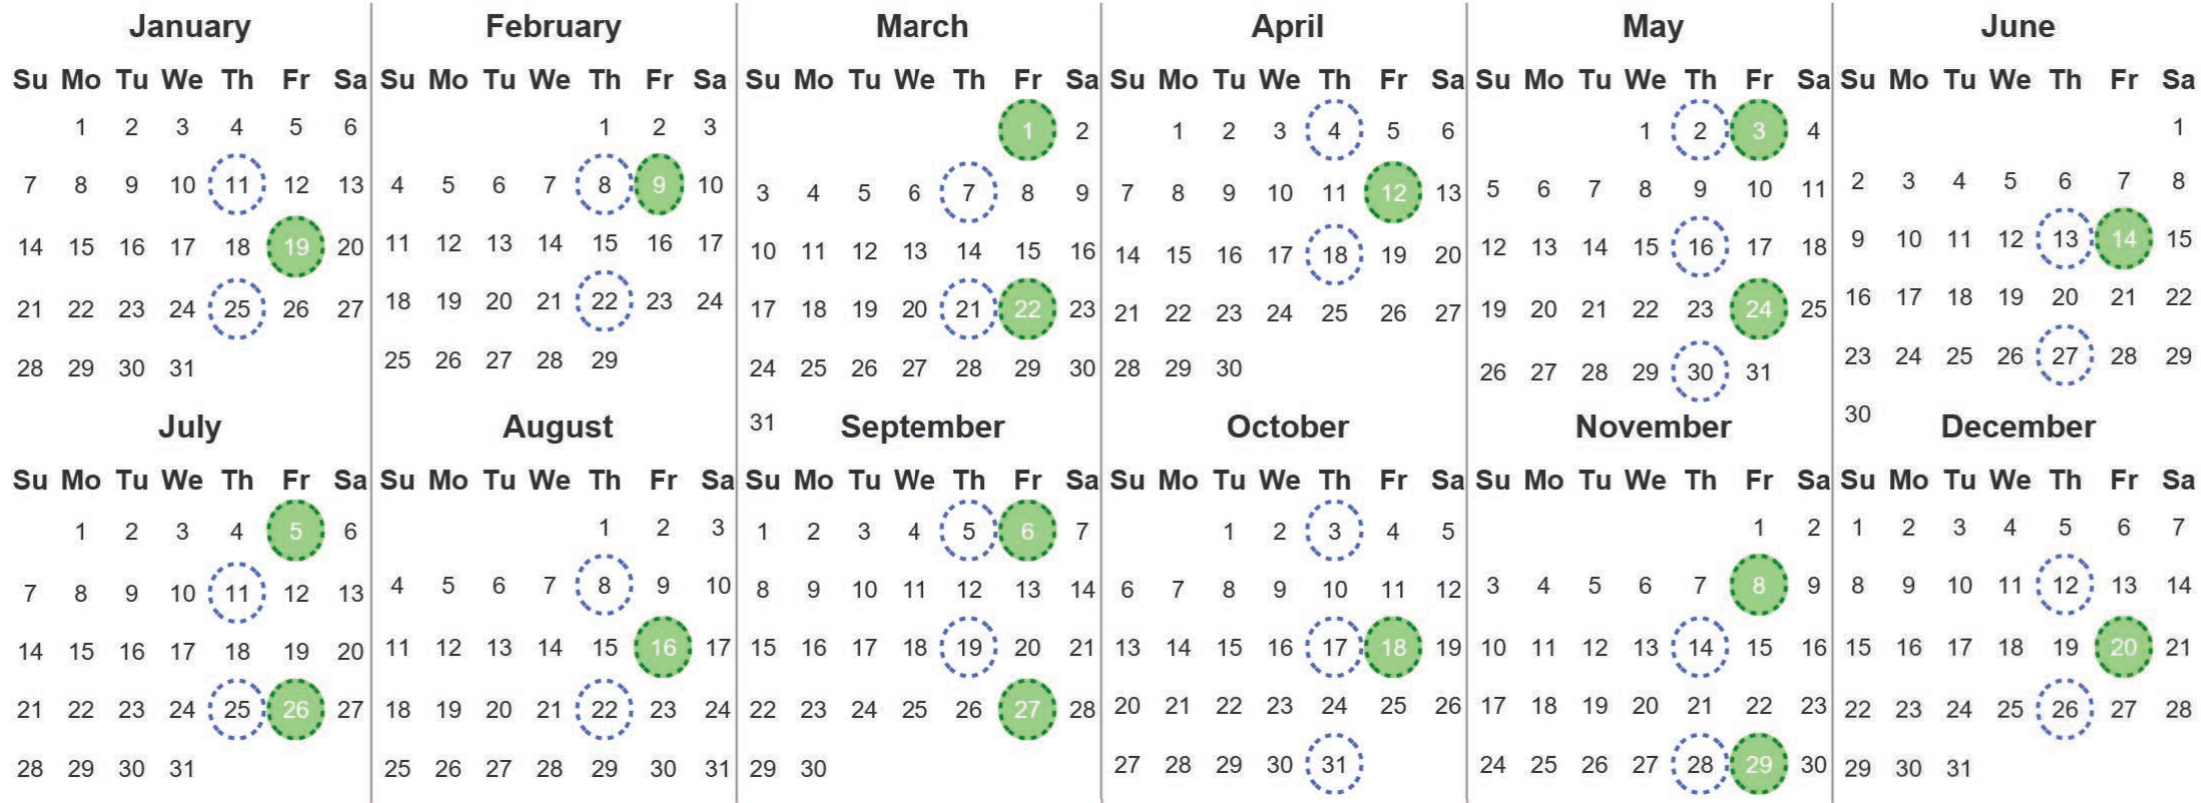

Your waste and recycling collection dates for 2024.

 Non-recyclable Bin Only for items that cannot be recycled	 Recycling Bin Paper, card & cardboard • Plastic bottles, pots, tubs & trays • Tins, cans & empty aerosols • Cartons
---	---

Please place your bins out for collection **by 7.30am** on your collection day.

 	 	 Festive Collections Check local press or website for details
---	---	--

Calendar Reference: KIN_75