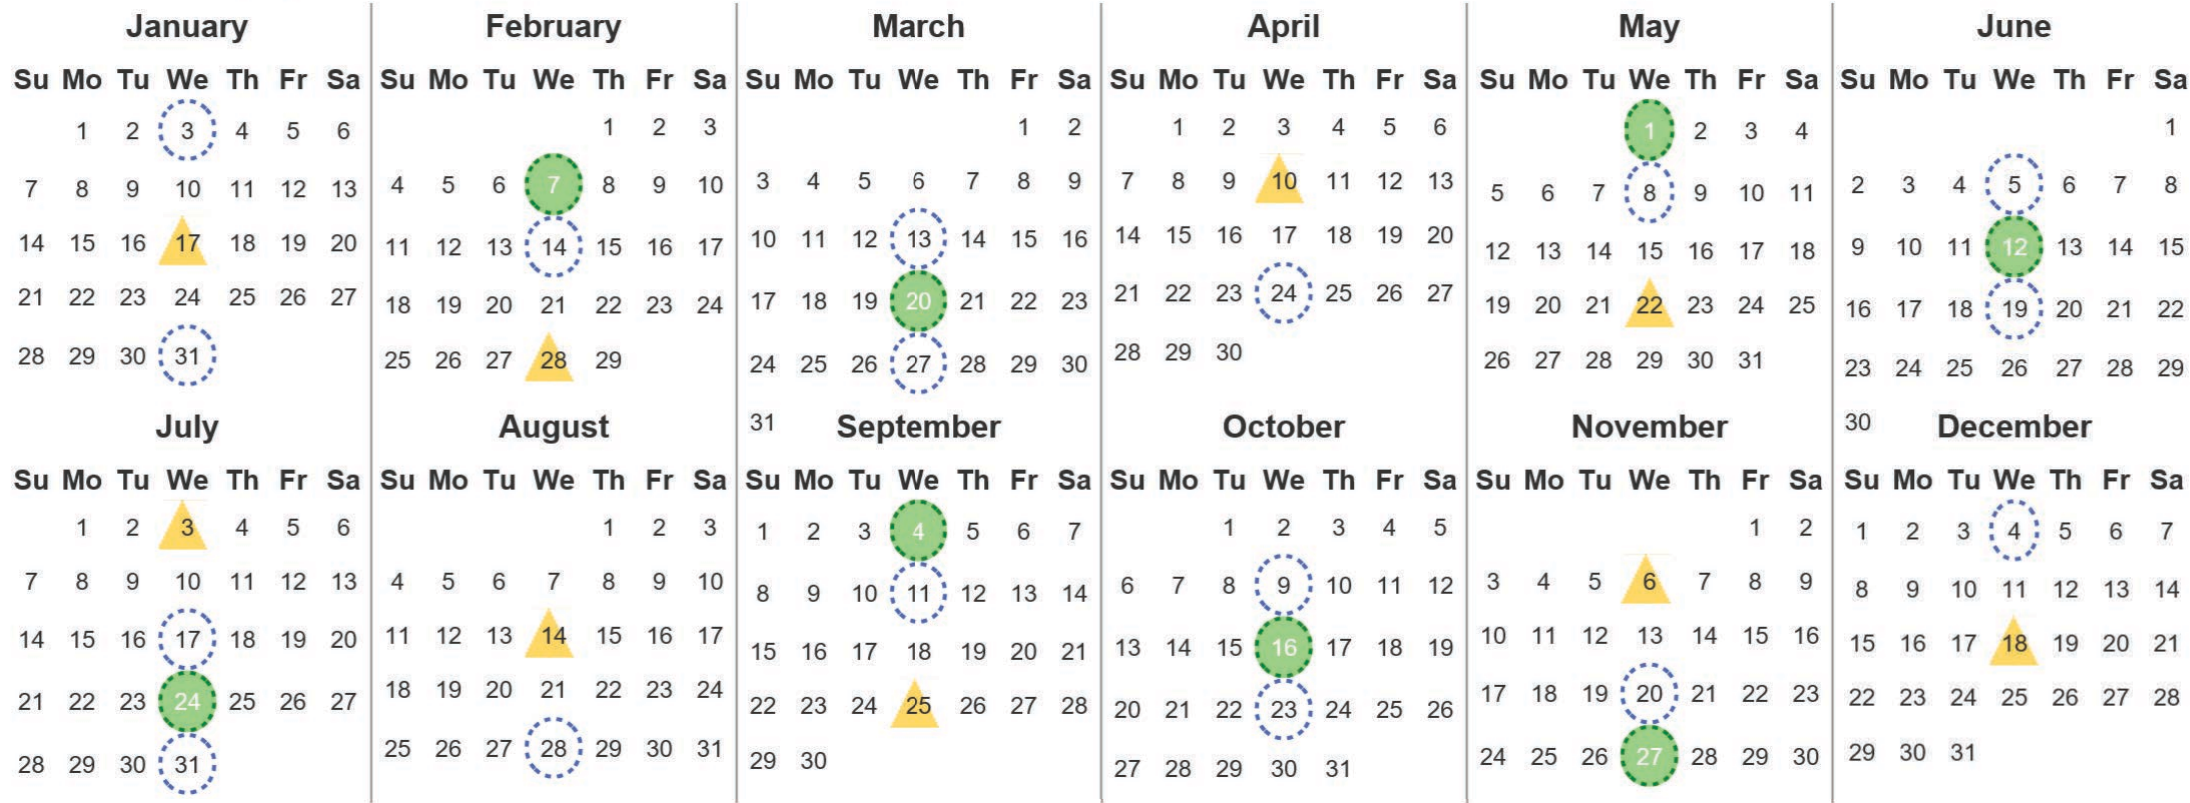

Your waste and recycling collection dates for 2024.

Non-recyclable Bin
Only for items that cannot be recycled

Recycling Bin
Paper, card & cardboard • Plastic bottles, pots, tubs & trays • Tins, cans & empty aerosols • Cartons

Please place your bins out for collection by **7.30am** on your collection day.

Festive Collections
Check local press or website for details