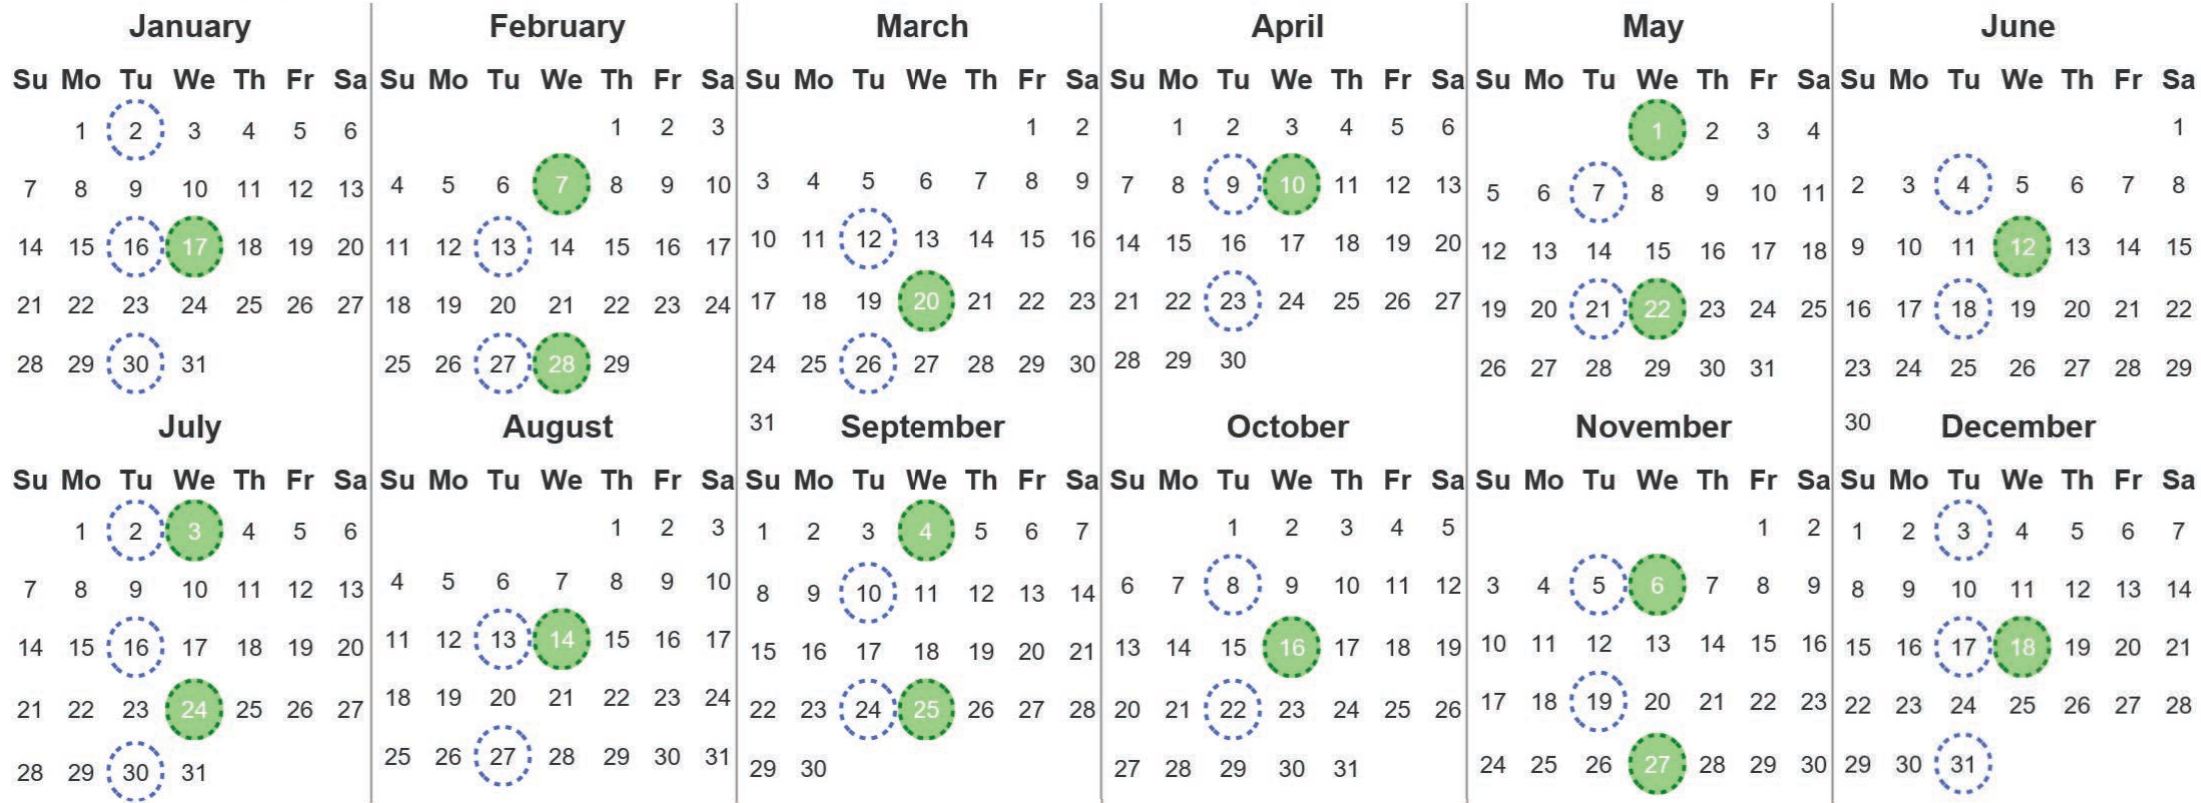

Your waste and recycling collection dates for **2024**.

 <p>Non-recyclable Bin Only for items that cannot be recycled</p>	 <p>Recycling Bin Paper, card & cardboard • Plastic bottles, pots, tubs & trays • Tins, cans & empty aerosols • Cartons</p>
---	---

Please place your bins out for collection **by 7.30am** on your collection day.

 	 	 <p>Festive Collections Check local press or website for details</p>
---	---	--