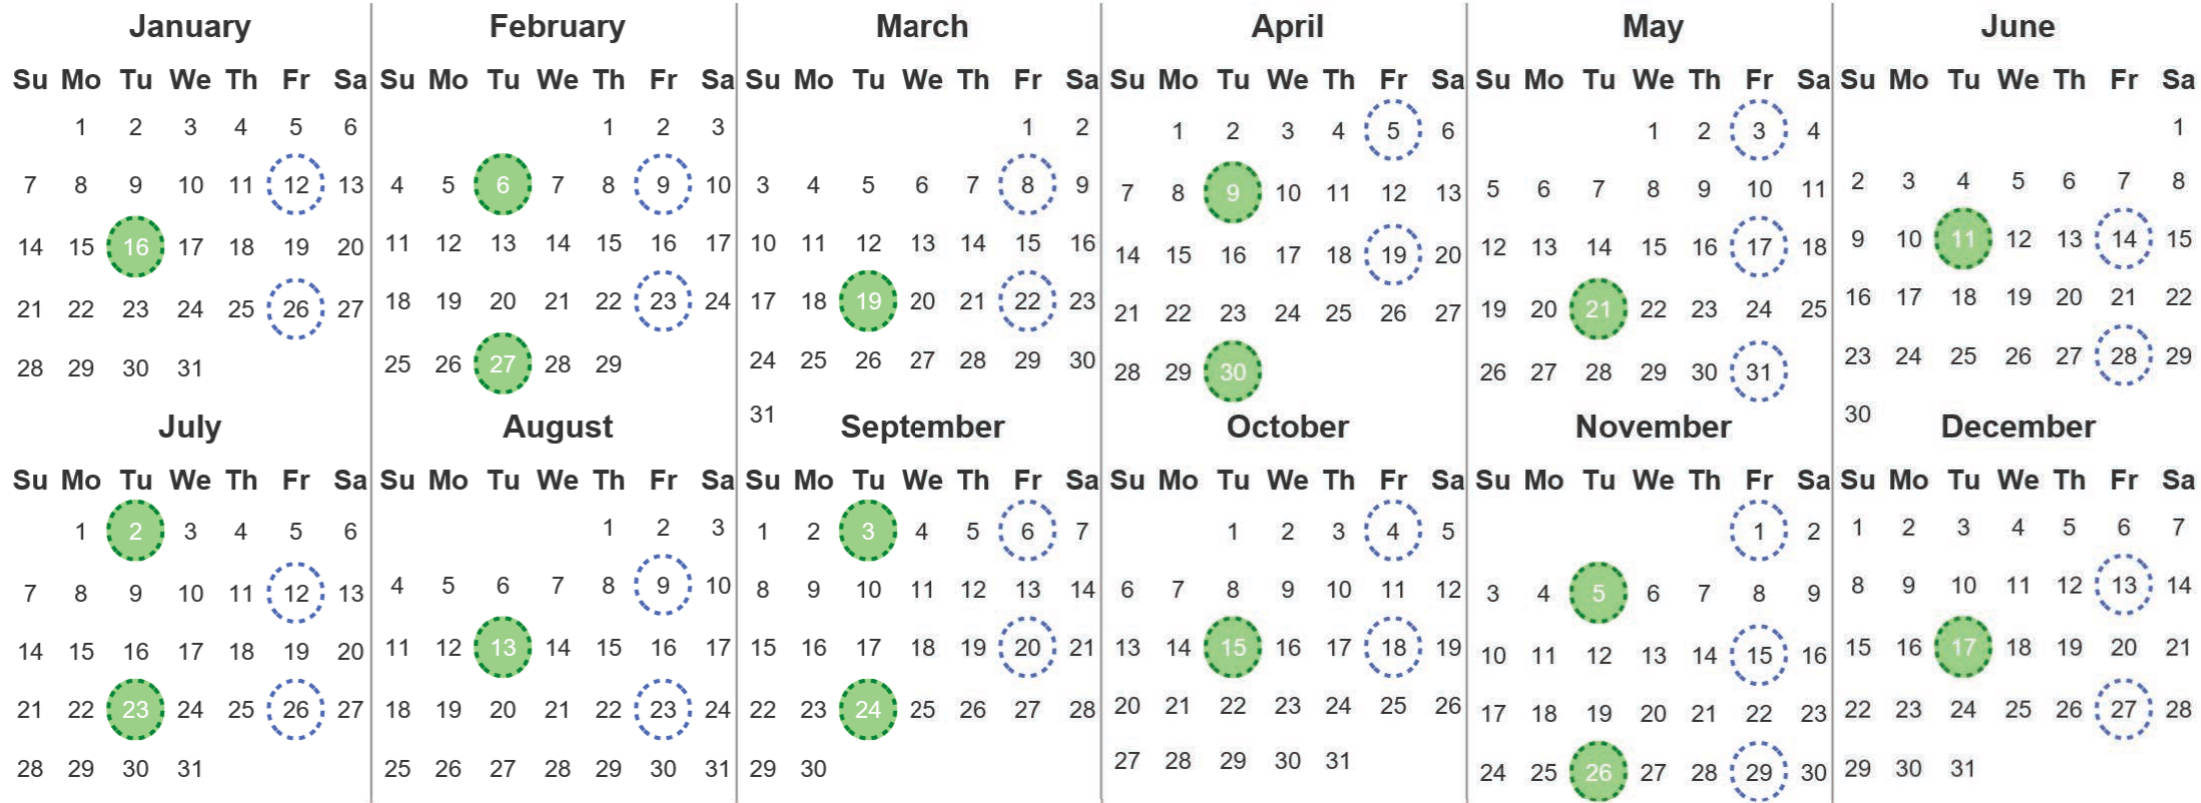

Your waste and recycling collection dates for **2024**.

Non-recyclable Bin
Only for items that cannot be recycled

Recycling Bin
Paper, card & cardboard • Plastic bottles, pots, tubs & trays • Tins, cans & empty aerosols • Cartons

Please place your bins out for collection **by 7.30am on your collection day.**

Festive Collections
Check local press or website for details

Calendar Reference: KIN_70