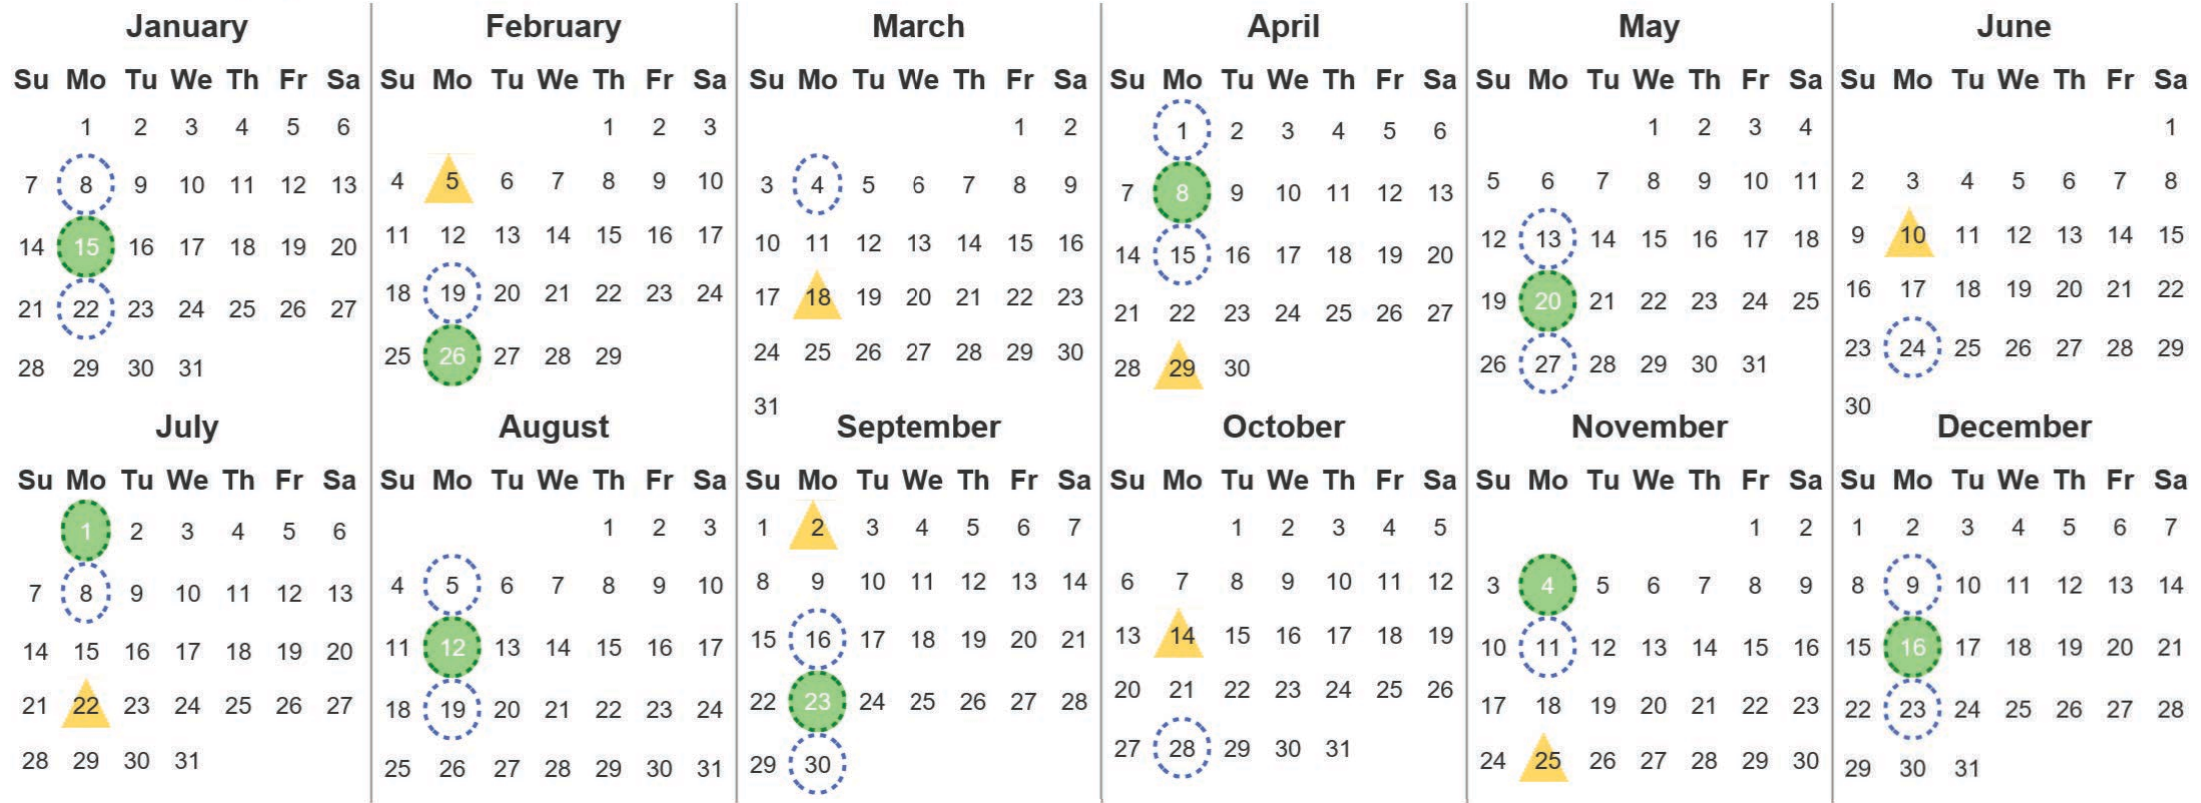

Your waste and recycling collection dates for 2024.

 Non-recyclable Bin Only for items that cannot be recycled	 Recycling Bin Paper, card & cardboard • Plastic bottles, pots, tubs & trays • Tins, cans & empty aerosols • Cartons
---	---

Please place your bins out for collection **by 7.30am** on your collection day.

  	 	 
---	---	---

 Festive Collections Check local press or website for details
