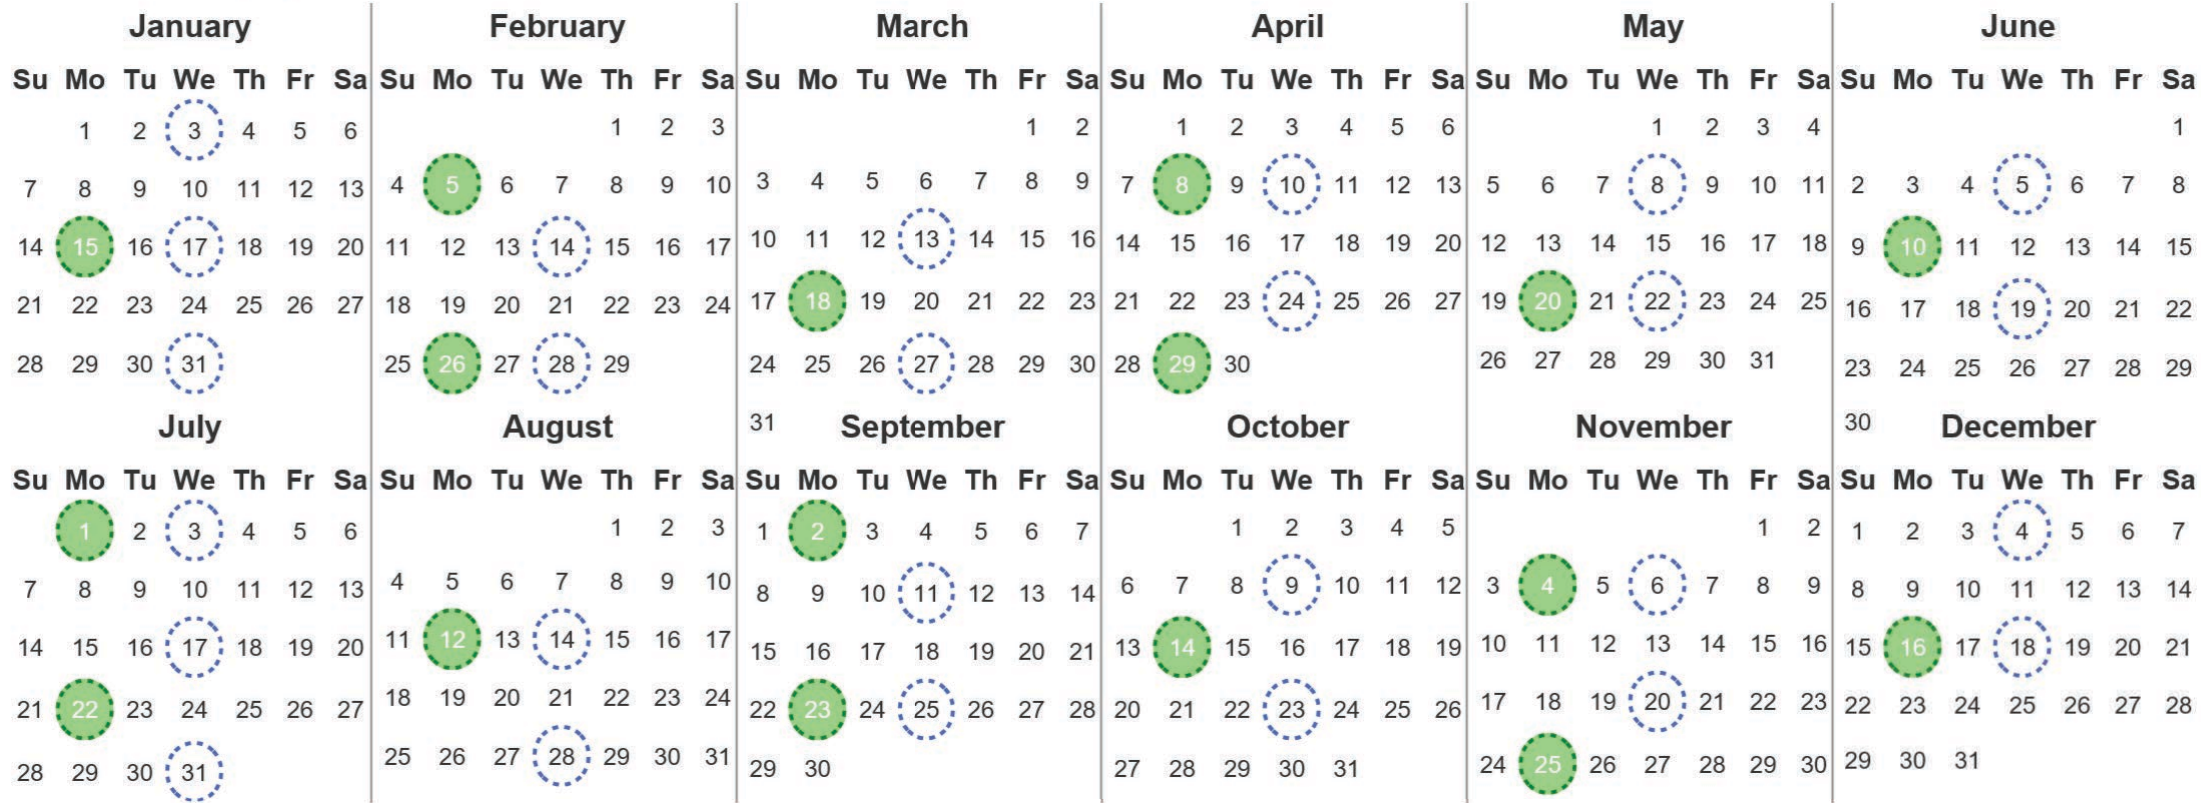

Your waste and recycling collection dates for **2024**.

	Non-recyclable Bin Only for items that cannot be recycled		Recycling Bin Paper, card & cardboard • Plastic bottles, pots, tubs & trays • Tins, cans & empty aerosols • Cartons
---	---	---	---

Please place your bins out for collection **by 7.30am** on your collection day.

				Festive Collections Check local press or website for details
---	---	---	---	--

Calendar Reference: KIN_67