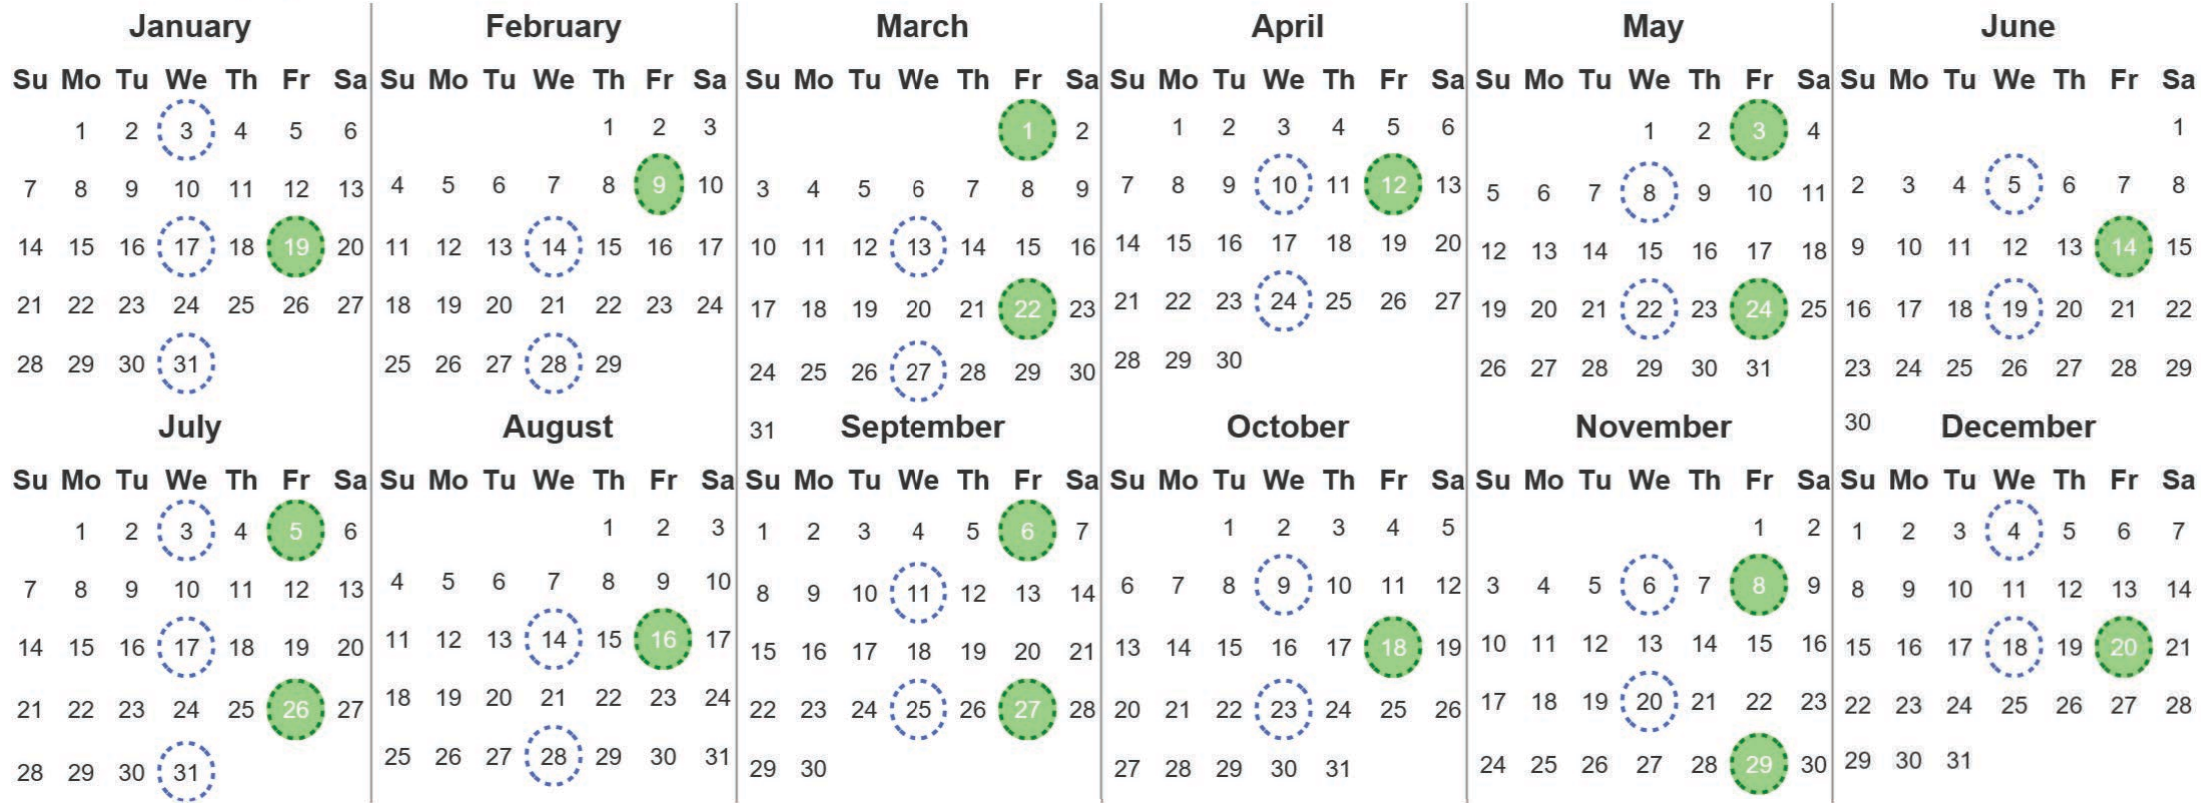

Your waste and recycling collection dates for 2024.

Non-recyclable Bin
Only for items that cannot be recycled

Recycling Bin
Paper, card & cardboard • Plastic bottles, pots, tubs & trays • Tins, cans & empty aerosols • Cartons

Please place your bins out for collection **by 7.30am** on your collection day.

Festive Collections
Check local press or website for details