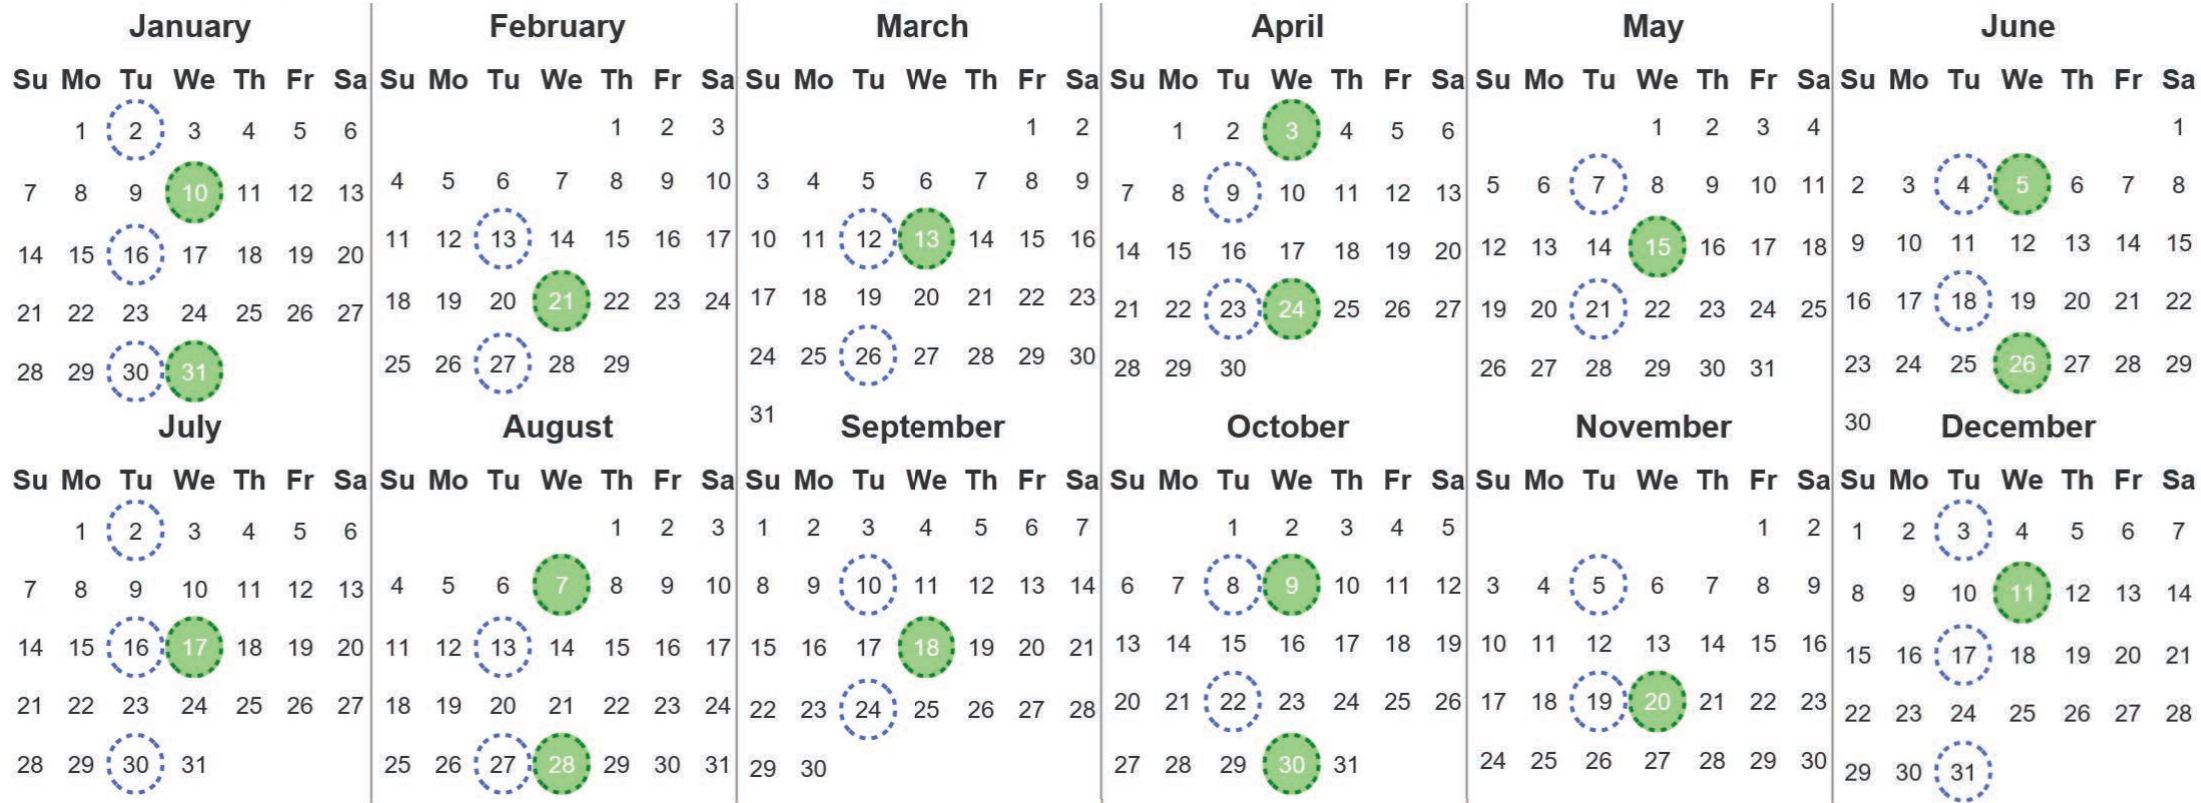

Your waste and recycling collection dates for **2024**.

 <p>Non-recyclable Bin Only for items that cannot be recycled</p>	 <p>Recycling Bin Paper, card & cardboard • Plastic bottles, pots, tubs & trays • Tins, cans & empty aerosols • Cartons</p>
---	---

Please place your bins out for collection **by 7.30am** on your collection day.

 	 	 <p>Festive Collections Check local press or website for details</p>
---	---	--