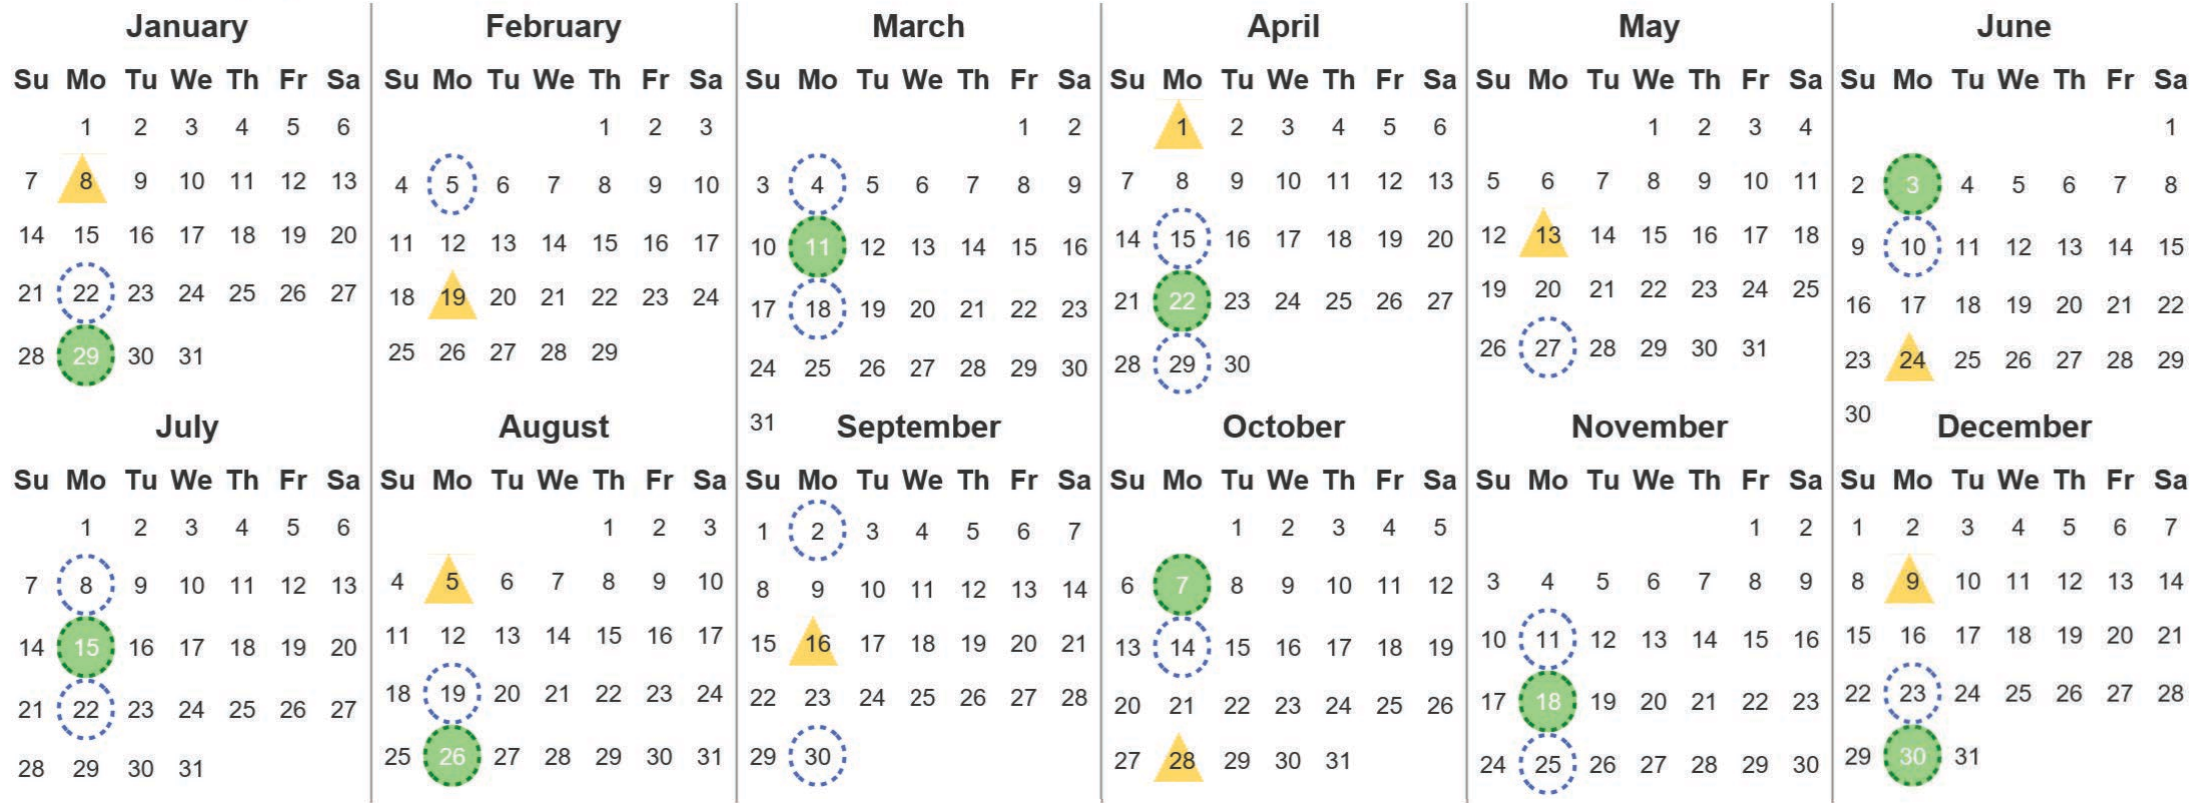

Your waste and recycling collection dates for 2024.

Non-recyclable Bin
Only for items that cannot be recycled

Recycling Bin
Paper, card & cardboard • Plastic bottles, pots, tubs & trays • Tins, cans & empty aerosols • Cartons

Please place your bins out for collection **by 7.30am** on your collection day.

Festive Collections
Check local press or website for details