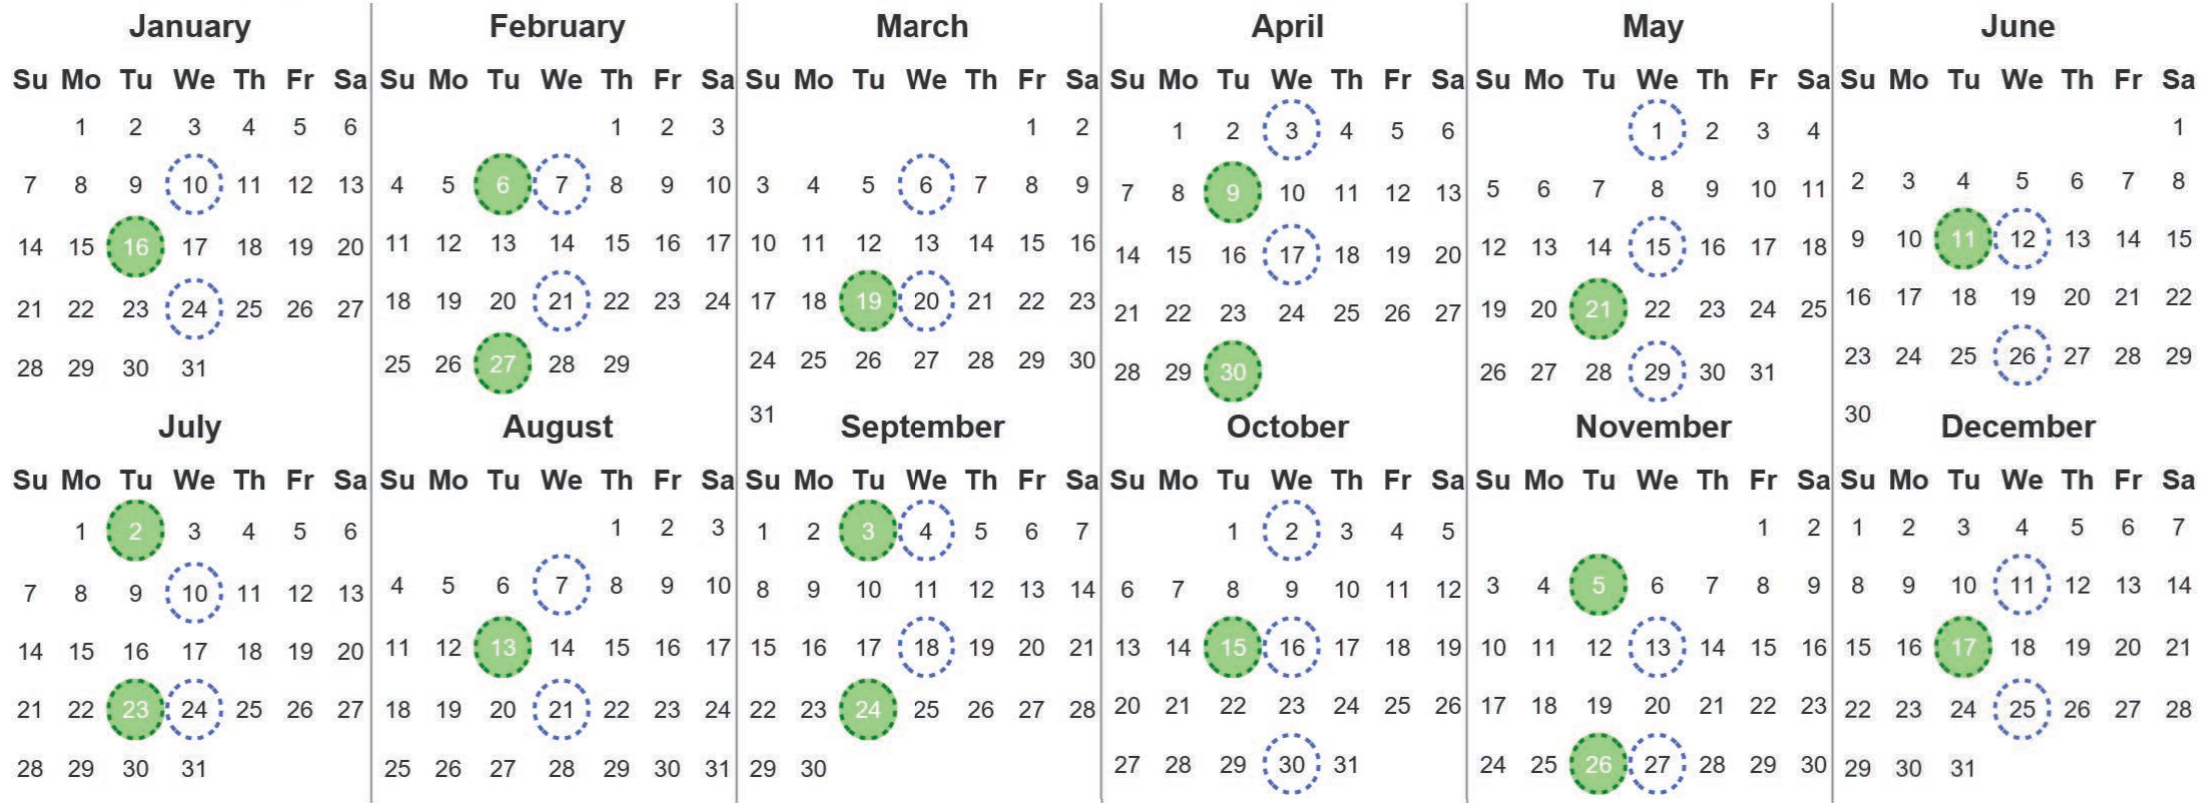

Your waste and recycling collection dates for **2024**.

**Non-recyclable Bin**  
Only for items that cannot be recycled

**Recycling Bin**  
Paper, card & cardboard • Plastic bottles, pots, tubs & trays • Tins, cans & empty aerosols • Cartons

Please place your bins out for collection **by 7.30am** on your collection day.

**Festive Collections**  
Check local press or website for details