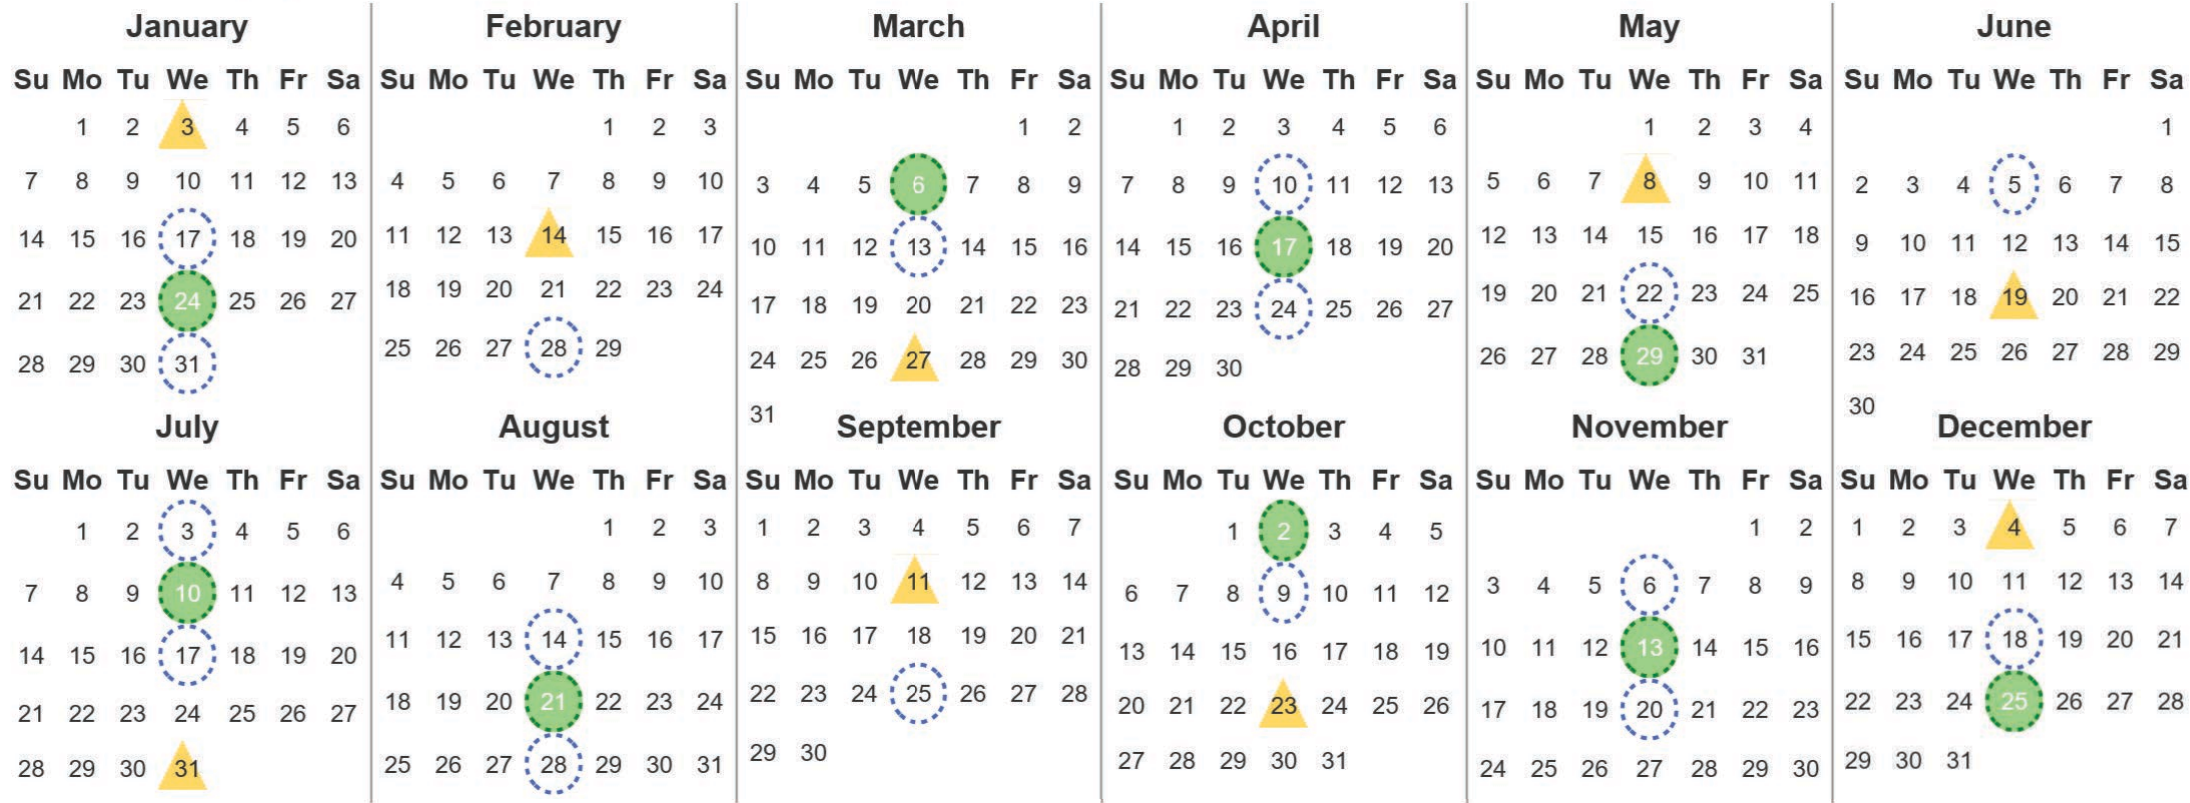

Your waste and recycling collection dates for **2024**.

	Non-recyclable Bin Only for items that cannot be recycled		Recycling Bin Paper, card & cardboard • Plastic bottles, pots, tubs & trays • Tins, cans & empty aerosols • Cartons
---	---	---	---

Please place your bins out for collection **by 7.30am** on your collection day.

						
---	---	---	---	---	---	---

 **Festive Collections**
Check local press or website for details