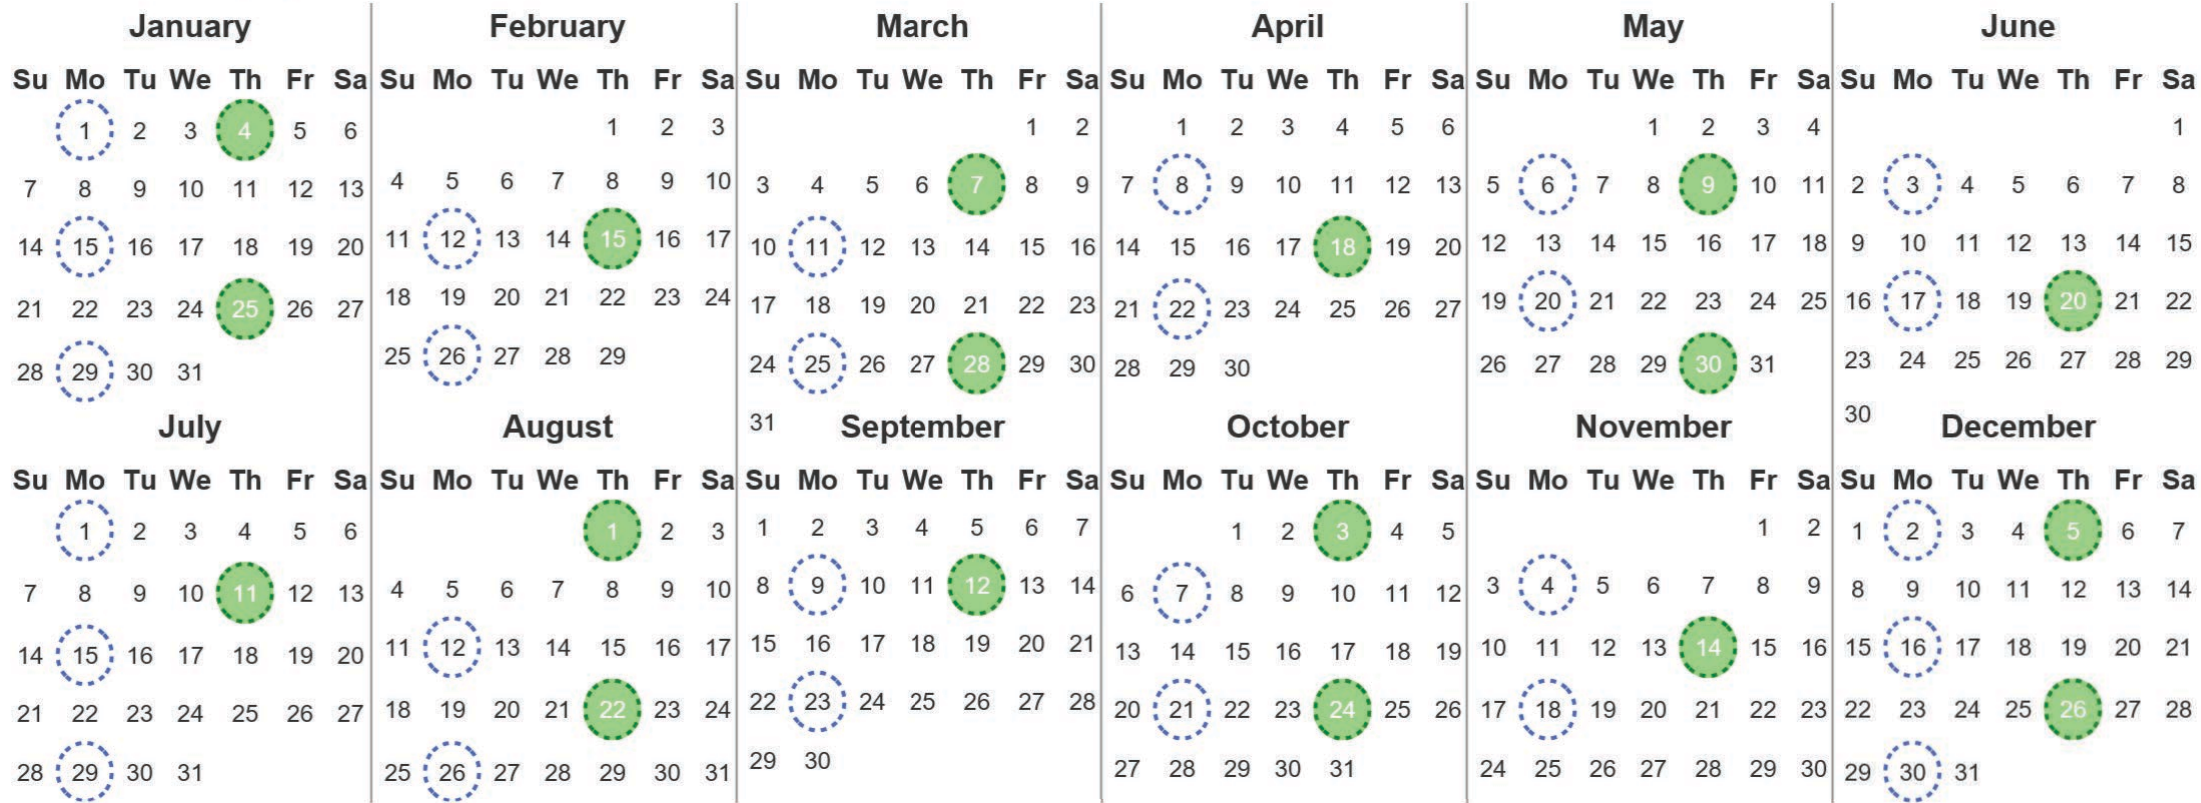

Your waste and recycling collection dates for **2024**.

	Non-recyclable Bin Only for items that cannot be recycled		Recycling Bin Paper, card & cardboard • Plastic bottles, pots, tubs & trays • Tins, cans & empty aerosols • Cartons
---	---	---	---

Please place your bins out for collection **by 7.30am** on your collection day.

				Festive Collections Check local press or website for details
---	---	---	---	--

Calendar Reference: KIN_55