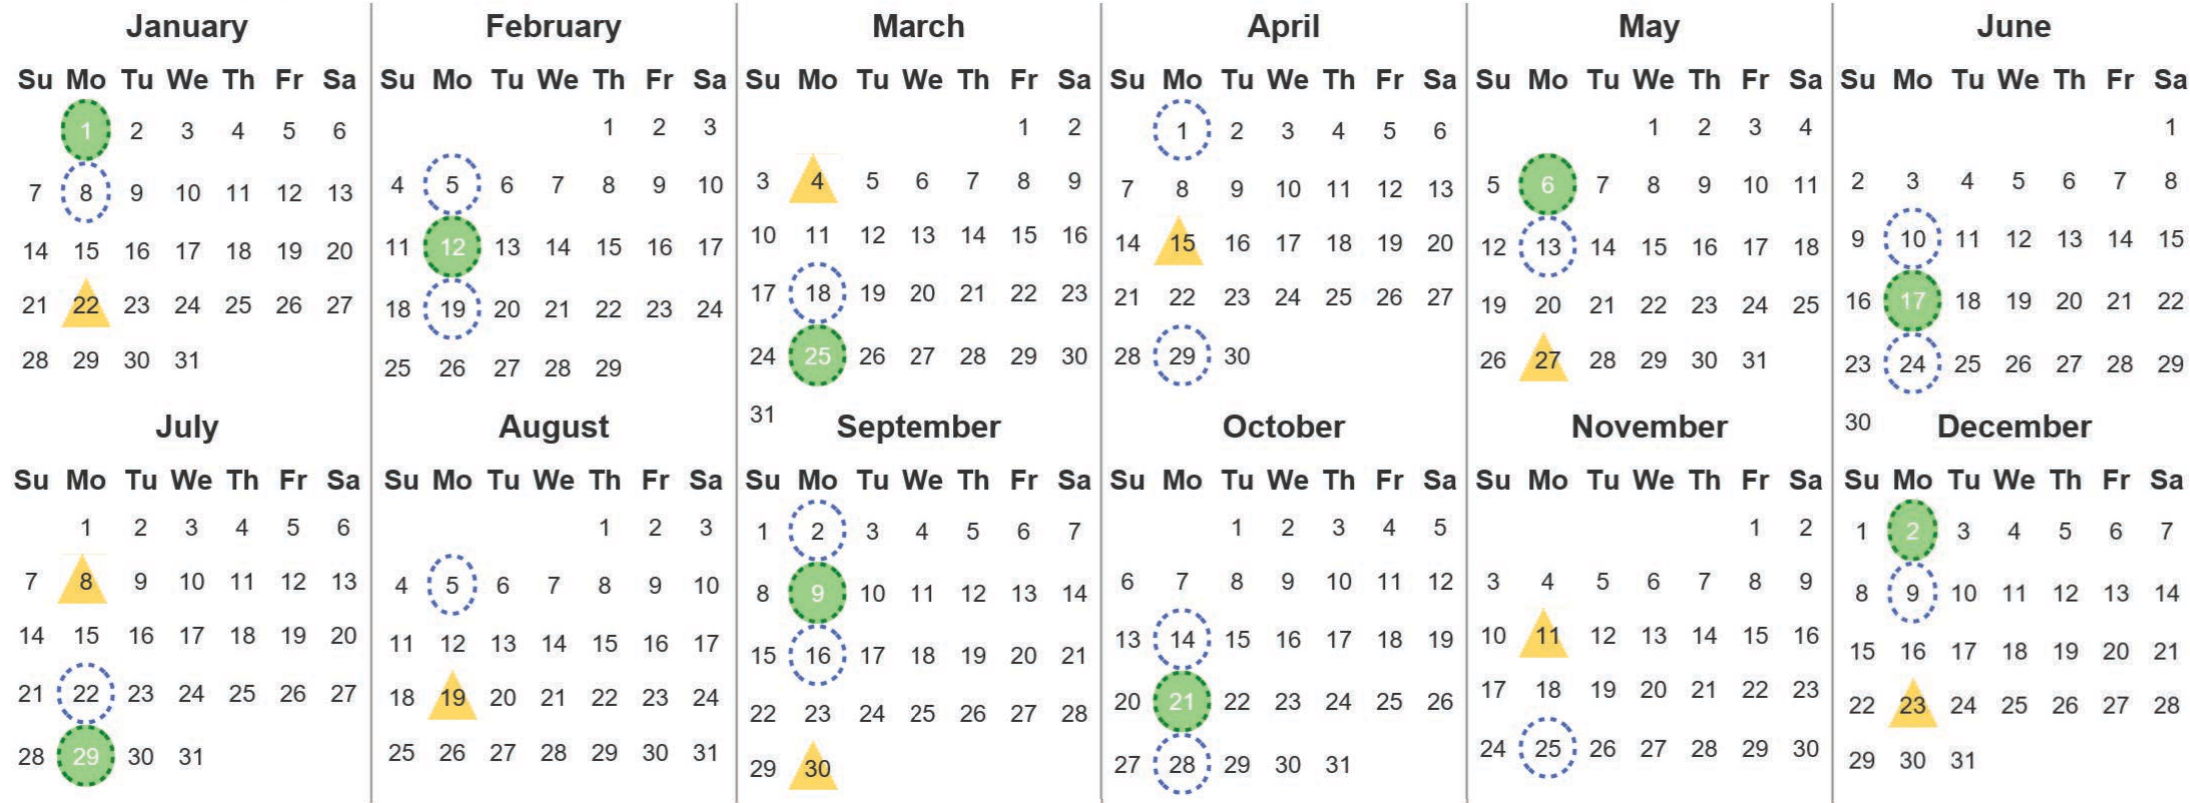

Your waste and recycling collection dates for 2024.

	Non-recyclable Bin Only for items that cannot be recycled		Recycling Bin Paper, card & cardboard • Plastic bottles, pots, tubs & trays • Tins, cans & empty aerosols • Cartons
---	---	---	---

Please place your bins out for collection **by 7.30am** on your collection day.

						
---	---	---	---	---	---	---

 **Festive Collections**
Check local press or website for details