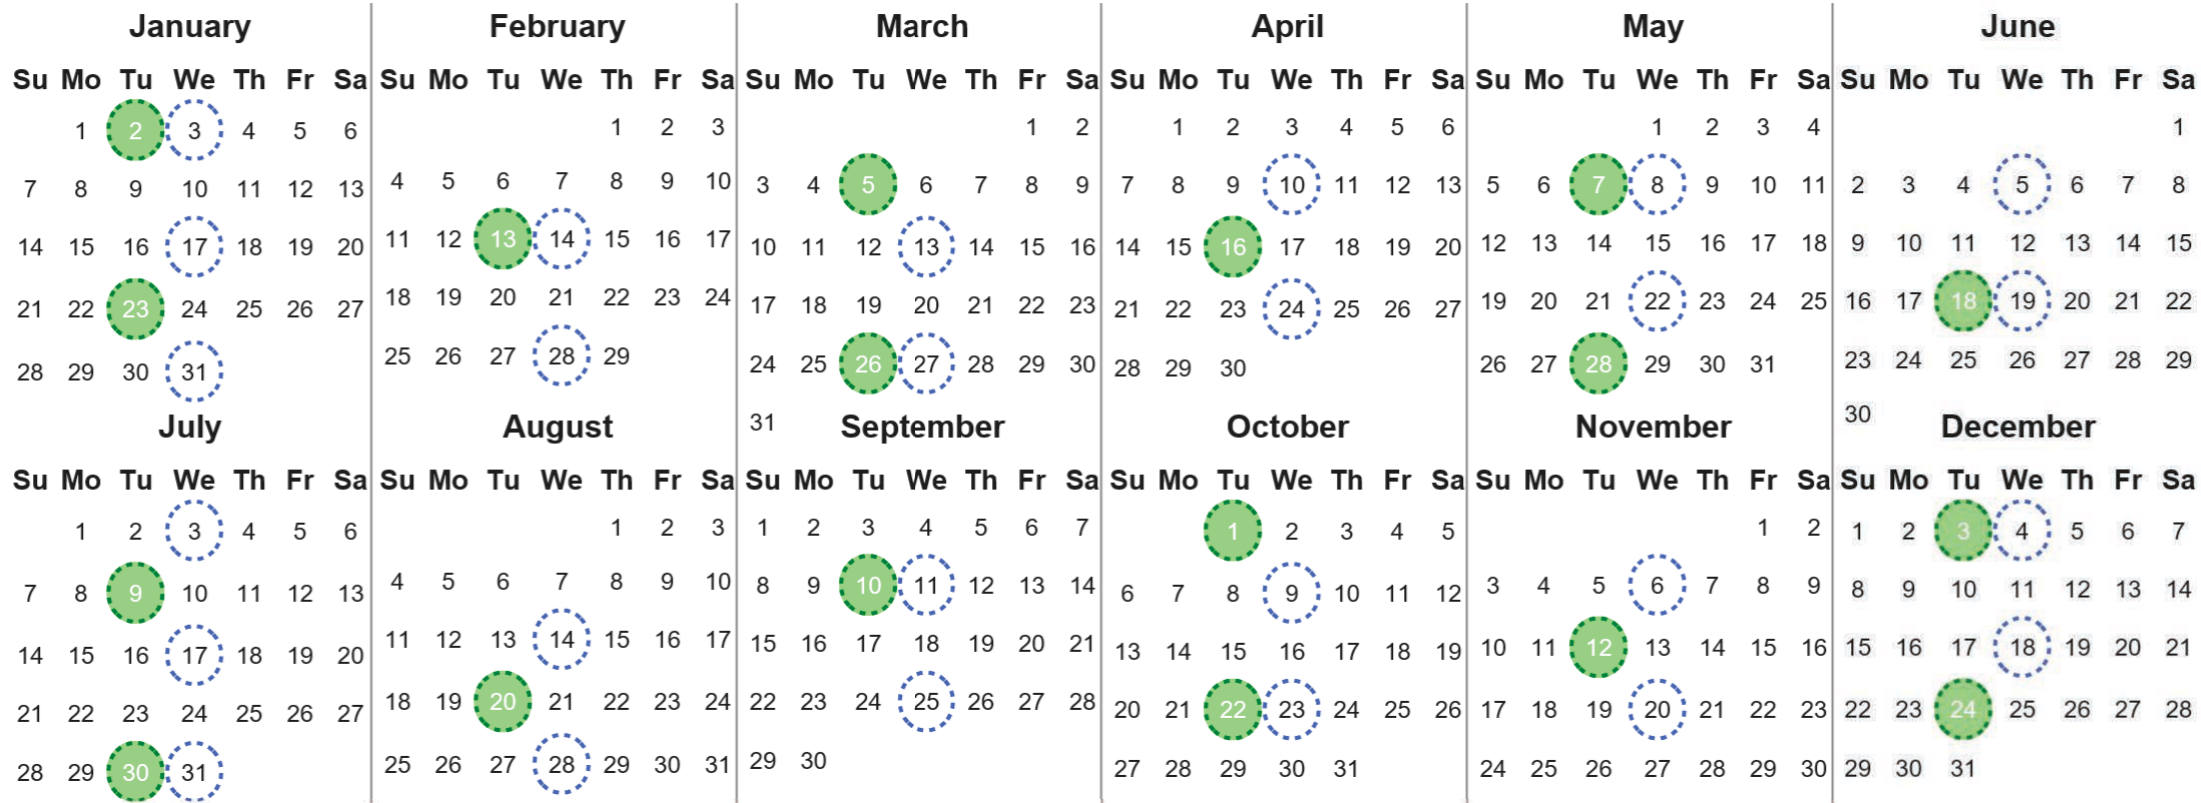

Your waste and recycling collection dates for **2024**.

Non-recyclable Bin
Only for items that cannot be recycled

Recycling Bin
Paper, card & cardboard • Plastic bottles, pots, tubs & trays • Tins, cans & empty aerosols • Cartons

Please place your bins out for collection **by 7.00am on your collection day.**

Festive Collections
Check local press or website for details

Calendar Reference: ISL_6