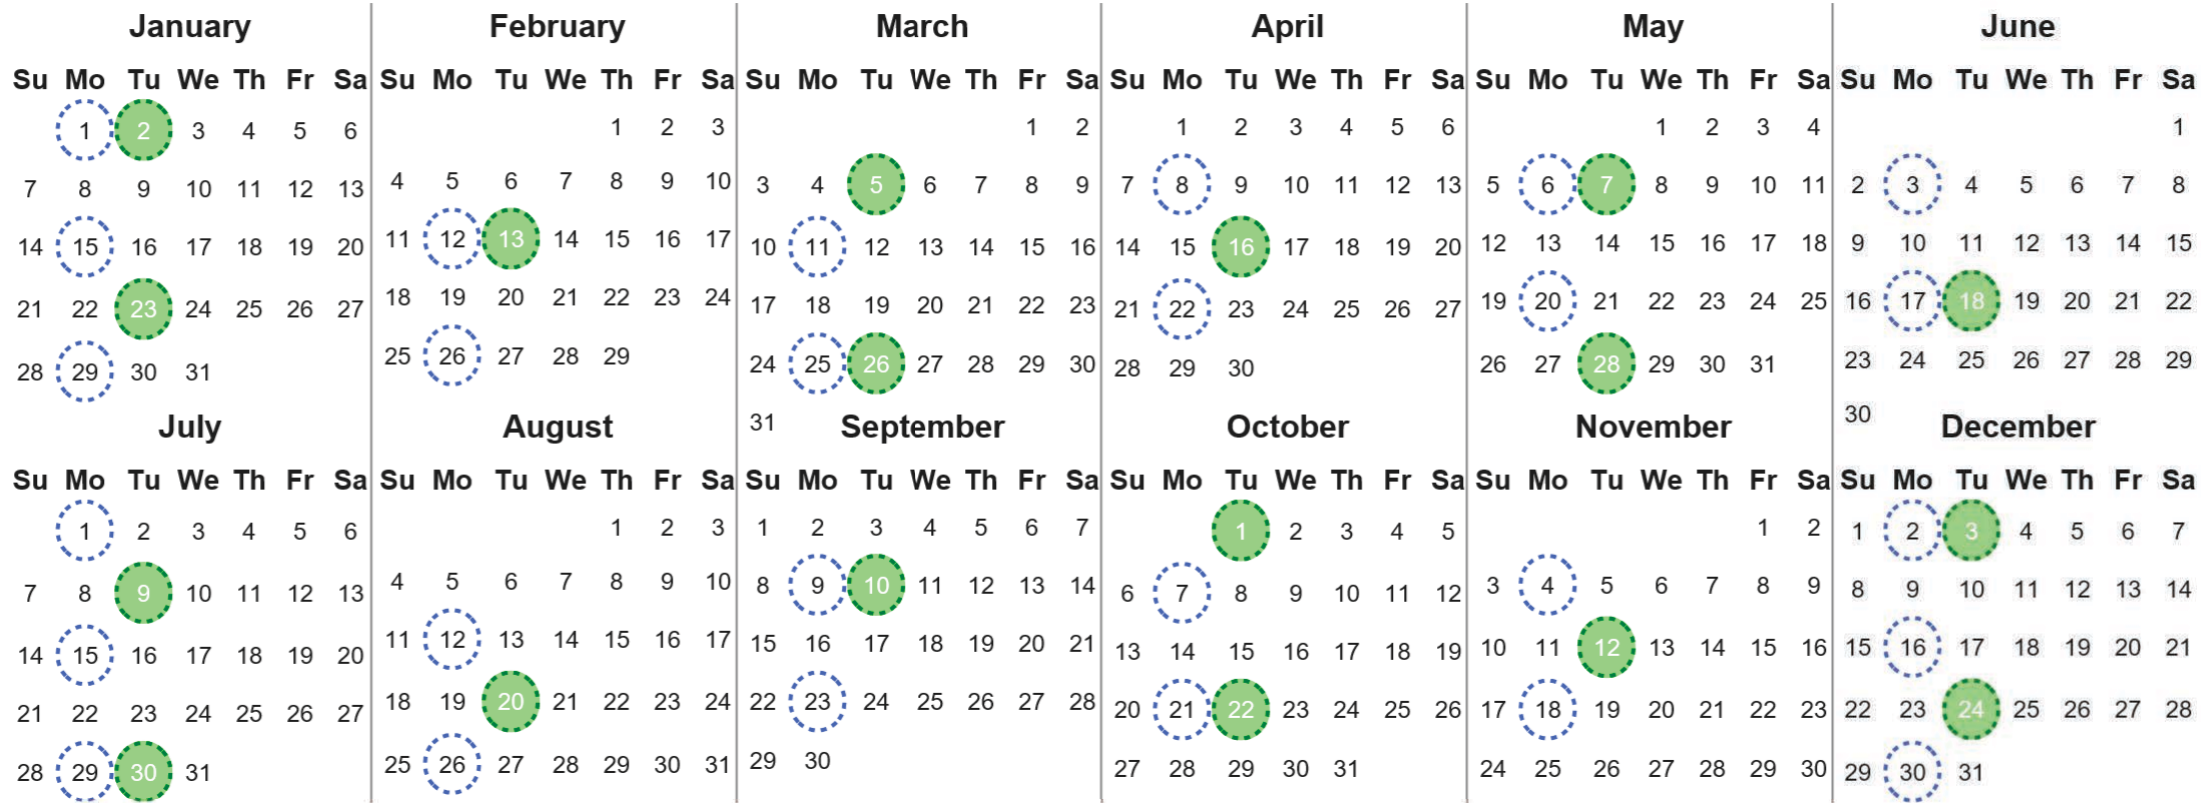

Your waste and recycling collection dates for **2024**.

Non-recyclable Bin
Only for items that cannot be recycled

Recycling Bin
Paper, card & cardboard • Plastic bottles, pots, tubs & trays • Tins, cans & empty aerosols • Cartons

Please place your bins out for collection **by 7.00am on your collection day.**

Festive Collections
Check local press or website for details

Calendar Reference: ISL_5