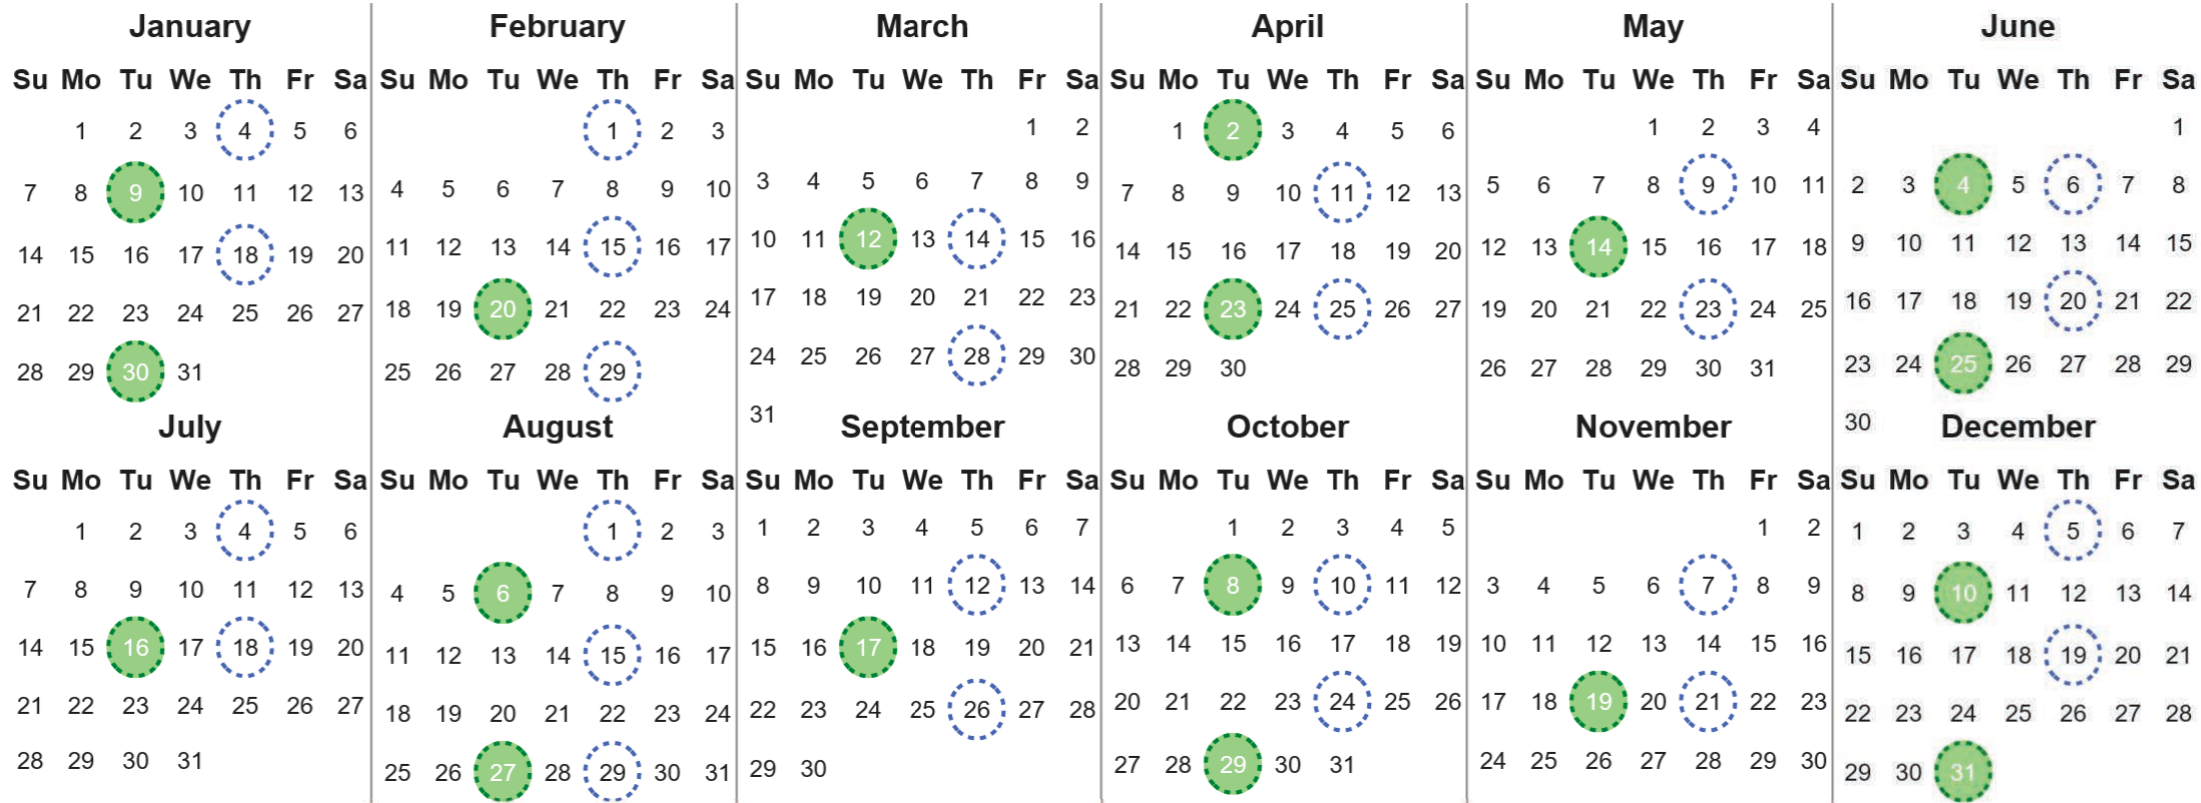

Your waste and recycling collection dates for **2024**.

Non-recyclable Bin
Only for items that cannot be recycled

Recycling Bin
Paper, card & cardboard • Plastic bottles, pots, tubs & trays • Tins, cans & empty aerosols • Cartons

Please place your bins out for collection **by 7.00am on your collection day.**

Festive Collections
Check local press or website for details

Calendar Reference: ISL_13