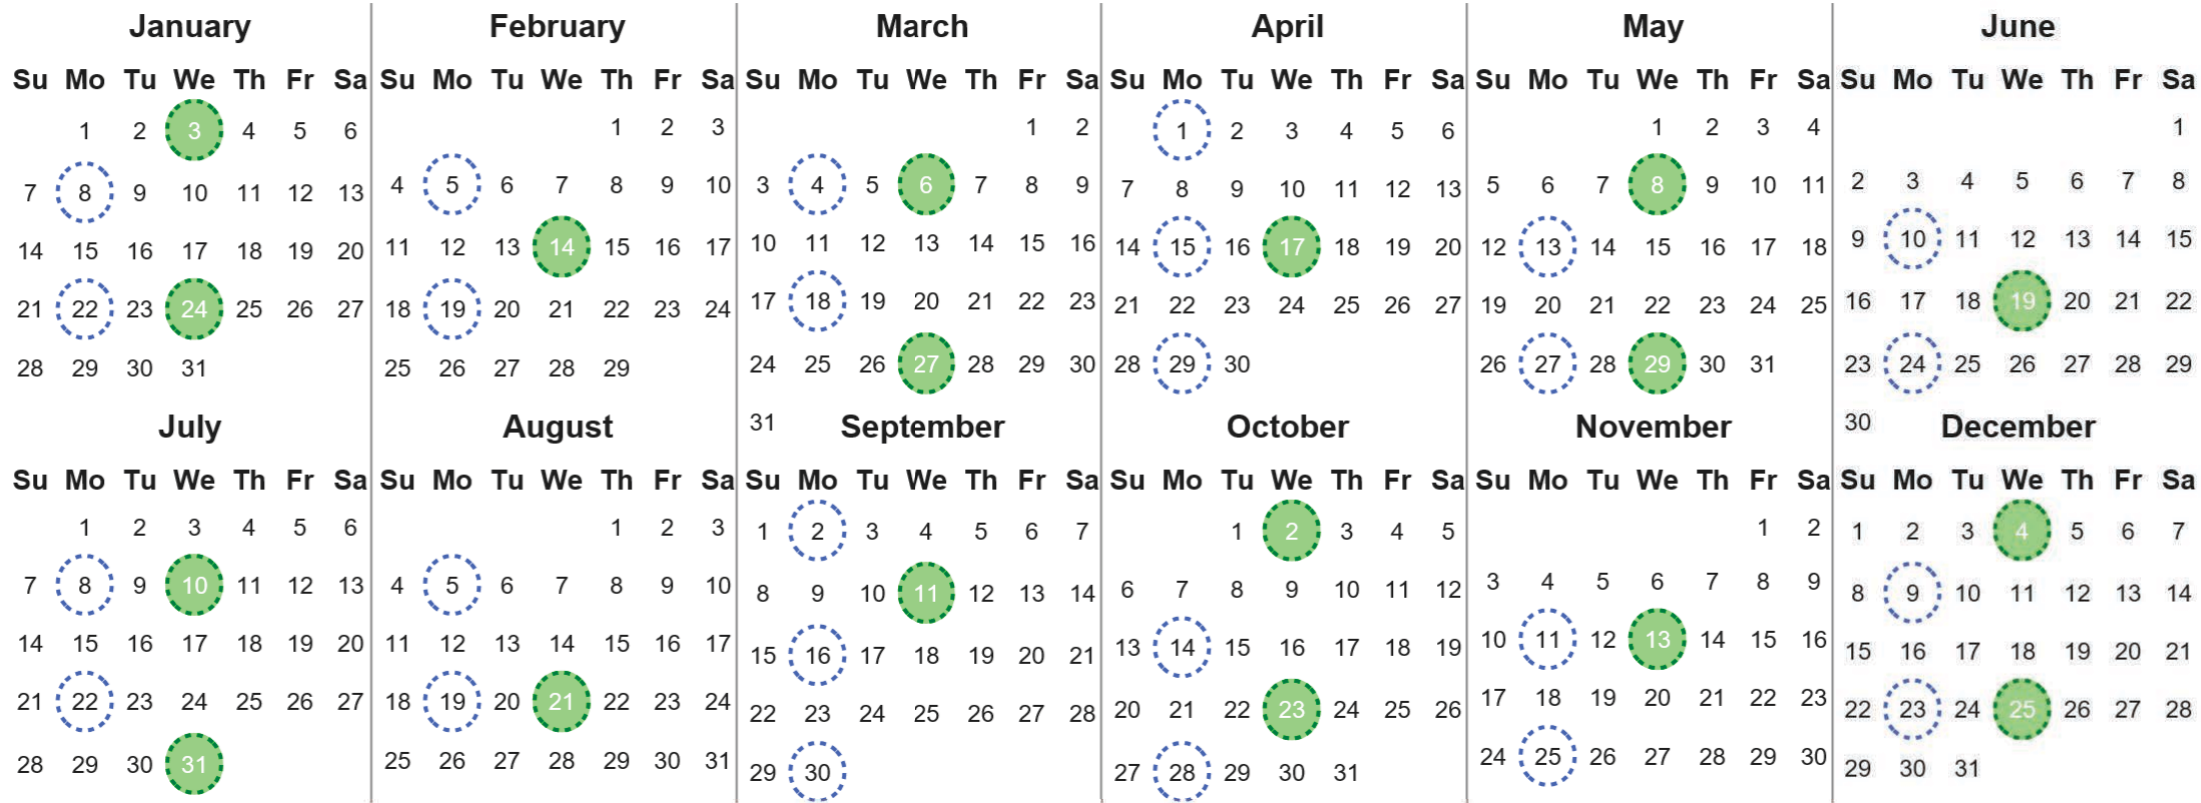

Your waste and recycling collection dates for **2024**.

Non-recyclable Bin
Only for items that cannot be recycled

Recycling Bin
Paper, card & cardboard • Plastic bottles, pots, tubs & trays • Tins, cans & empty aerosols • Cartons

Please place your bins out for collection **by 6.00am on your collection day.**

Festive Collections
Check local press or website for details

Calendar Reference: COWLA4