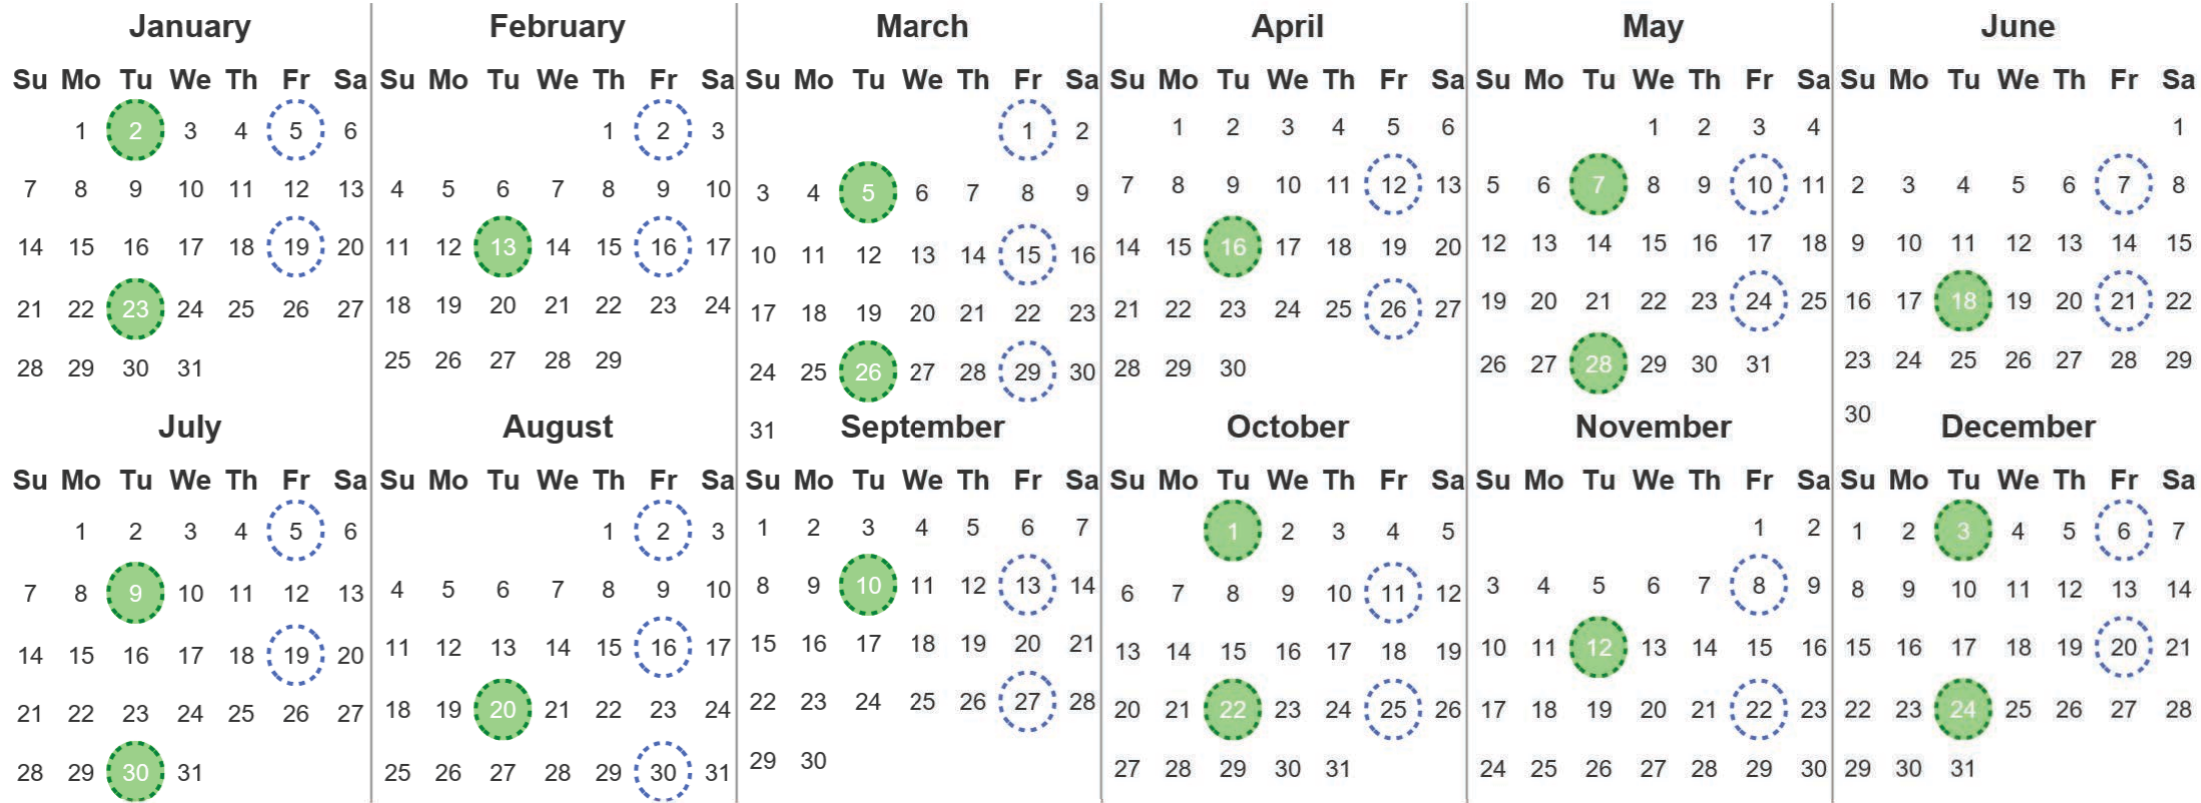

Your waste and recycling collection dates for 2024.

Non-recyclable Bin
Only for items that cannot be recycled

Recycling Bin
Paper, card & cardboard • Plastic bottles, pots, tubs & trays • Tins, cans & empty aerosols • Cartons

Please place your bins out for collection **by 6.00am** on your collection day.

Festive Collections
Check local press or website for details

Calendar Reference: COWLA3