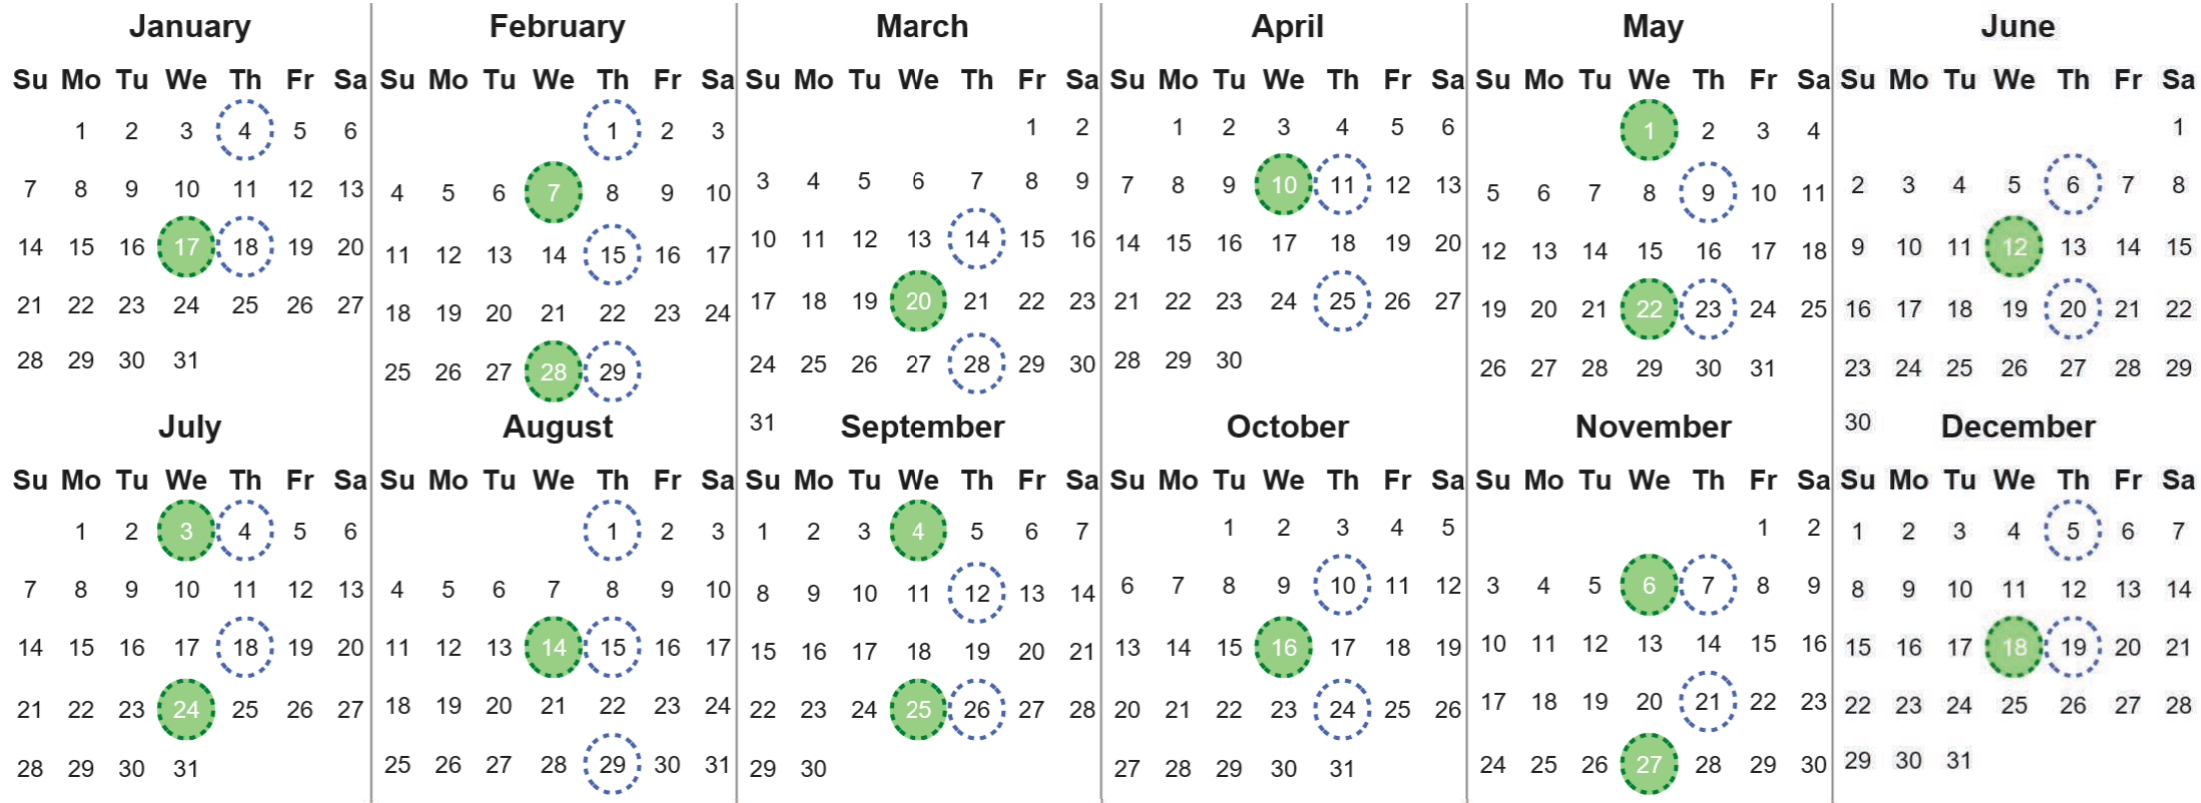

Your waste and recycling collection dates for **2024**.

**Non-recyclable Bin**  
Only for items that cannot be recycled

**Recycling Bin**  
Paper, card & cardboard • Plastic bottles, pots, tubs & trays • Tins, cans & empty aerosols • Cartons

Please place your bins out for collection **by 6.00am on your collection day.**

**Festive Collections**  
Check local press or website for details