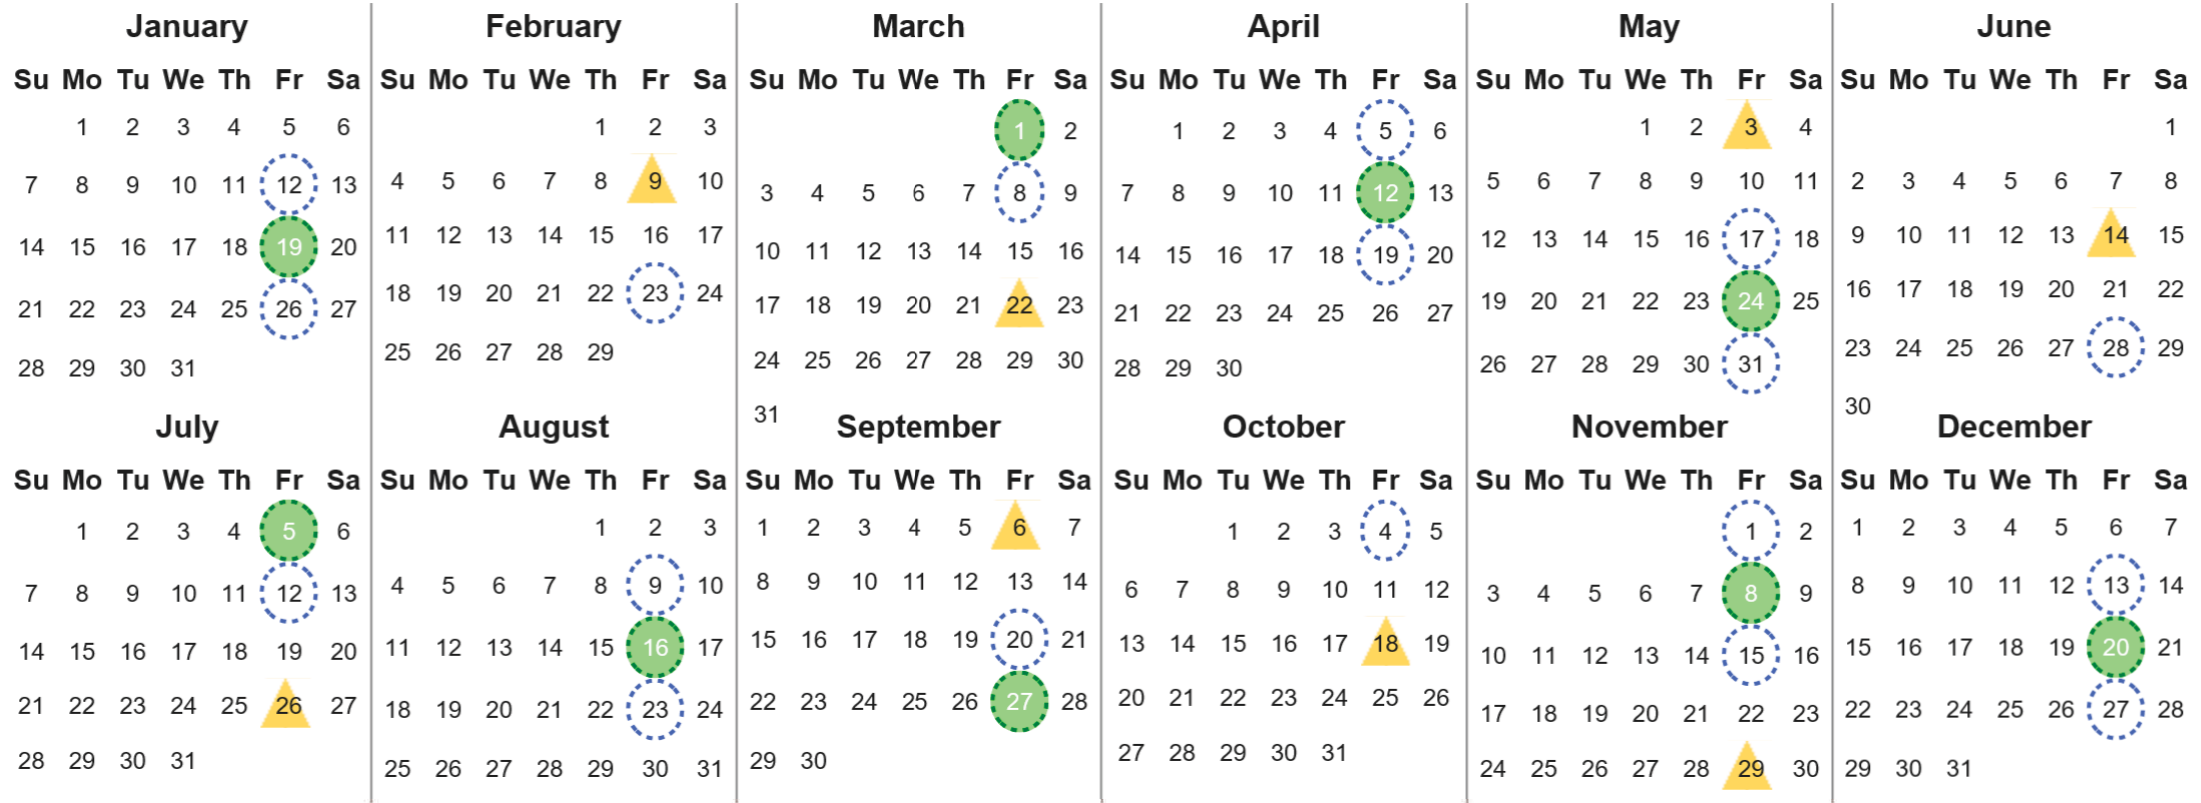

Your waste and recycling collection dates for **2024**.

Non-recyclable Bin
Only for items that cannot be recycled

Recycling Bin
Paper, card & cardboard • Plastic bottles, pots, tubs & trays • Tins, cans & empty aerosols • Cartons

Please place your bins out for collection **by 6.00am on your collection day.**

Festive Collections
Check local press or website for details