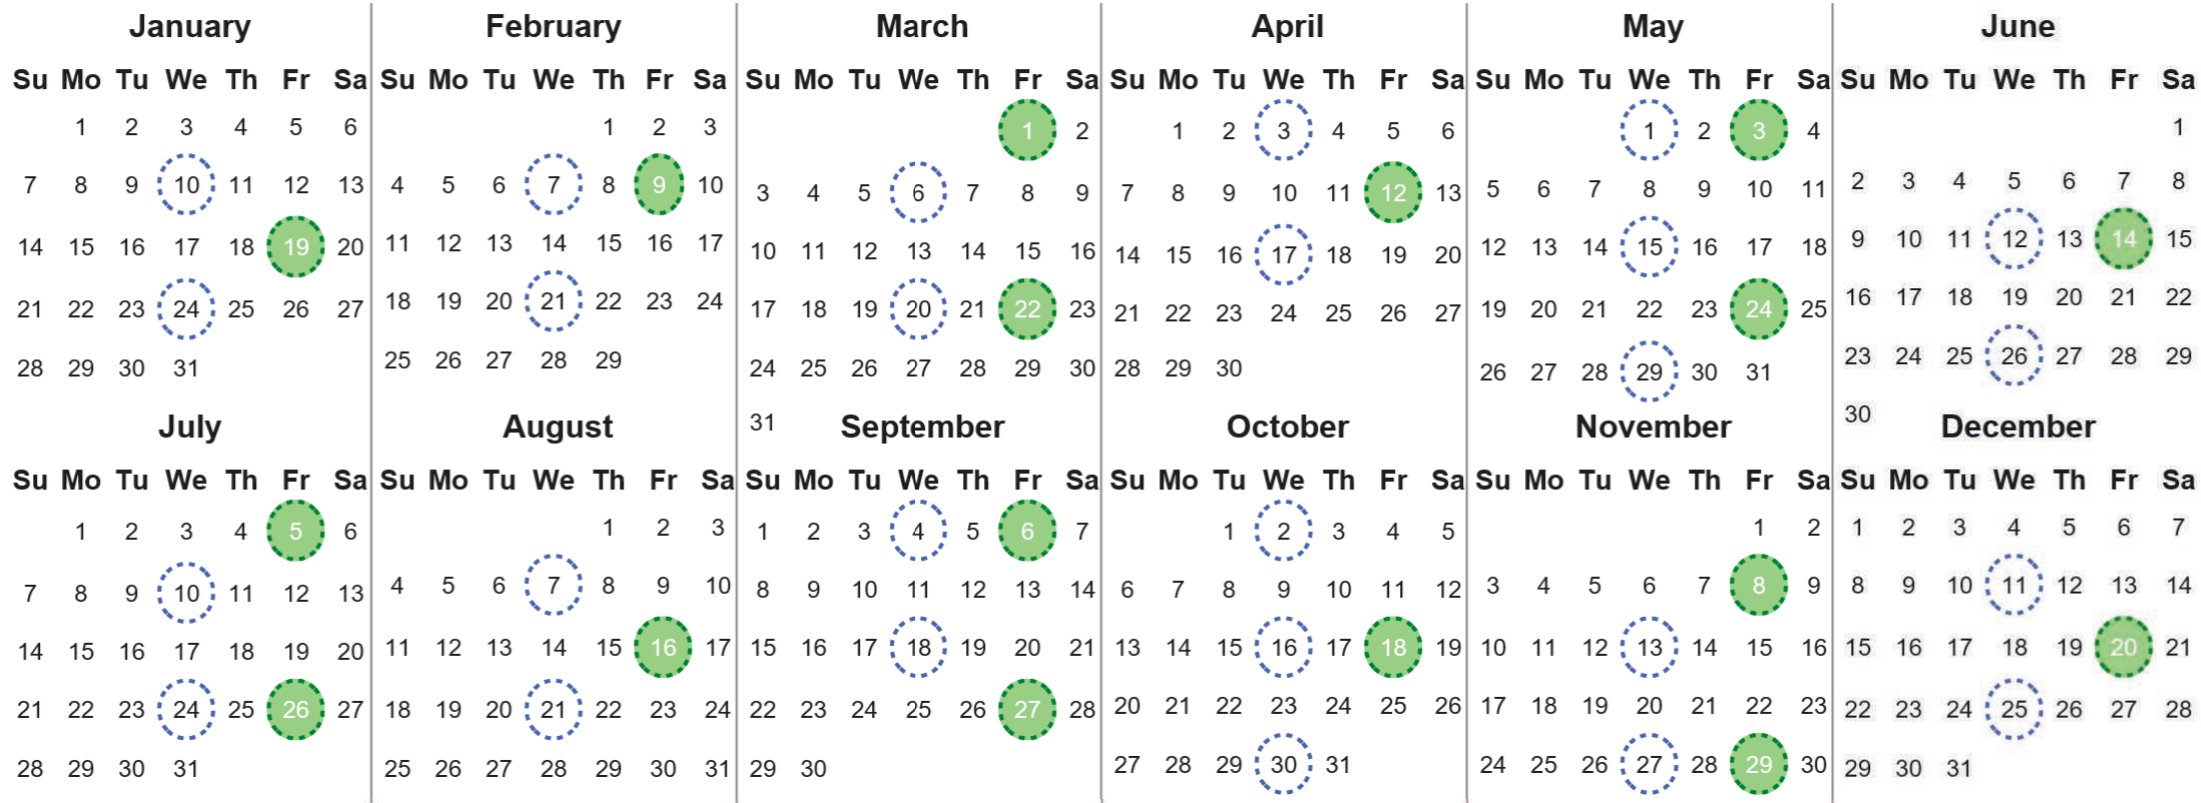

Your waste and recycling collection dates for **2024**.

	Non-recyclable Bin Only for items that cannot be recycled		Recycling Bin Paper, card & cardboard • Plastic bottles, pots, tubs & trays • Tins, cans & empty aerosols • Cartons
---	---	---	---

Please place your bins out for collection **by 6.00am on your collection day.**

				Festive Collections Check local press or website for details
---	---	---	---	--

Calendar Reference: COW08