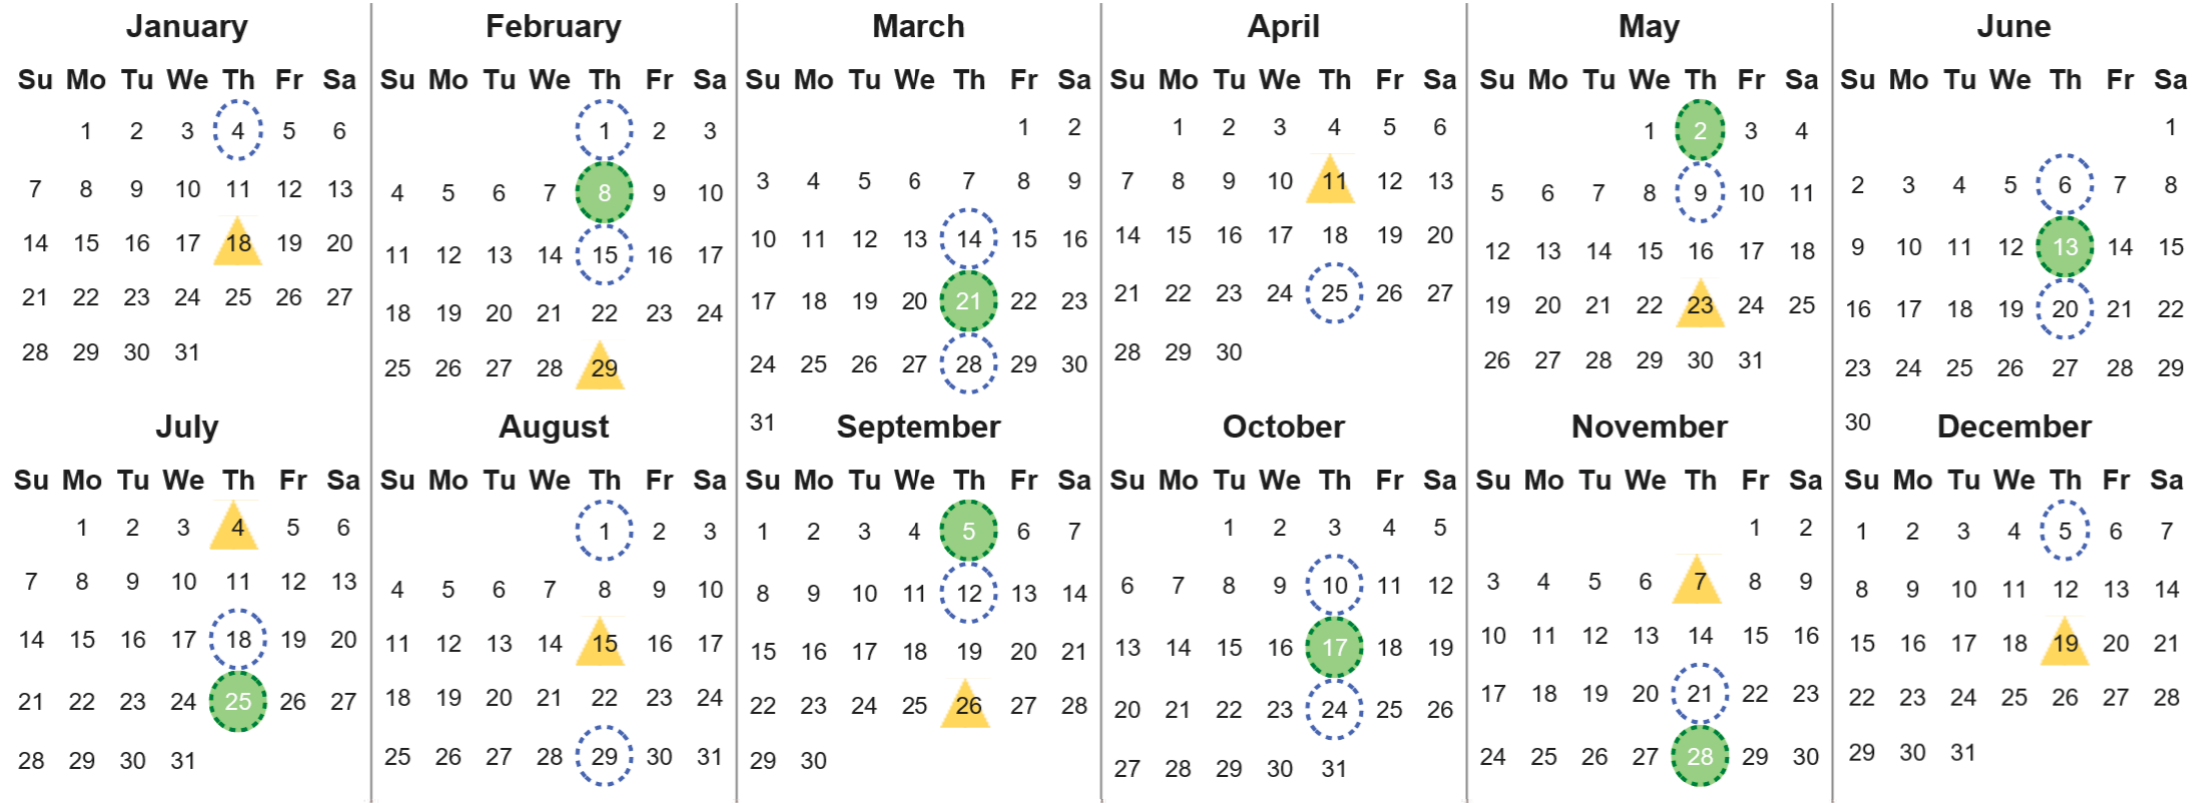

Your waste and recycling collection dates for 2024.

Non-recyclable Bin
Only for items that cannot be recycled

Recycling Bin
Paper, card & cardboard • Plastic bottles, pots, tubs & trays • Tins, cans & empty aerosols • Cartons

Please place your bins out for collection by **6.00am** on your collection day.

Festive Collections
Check local press or website for details