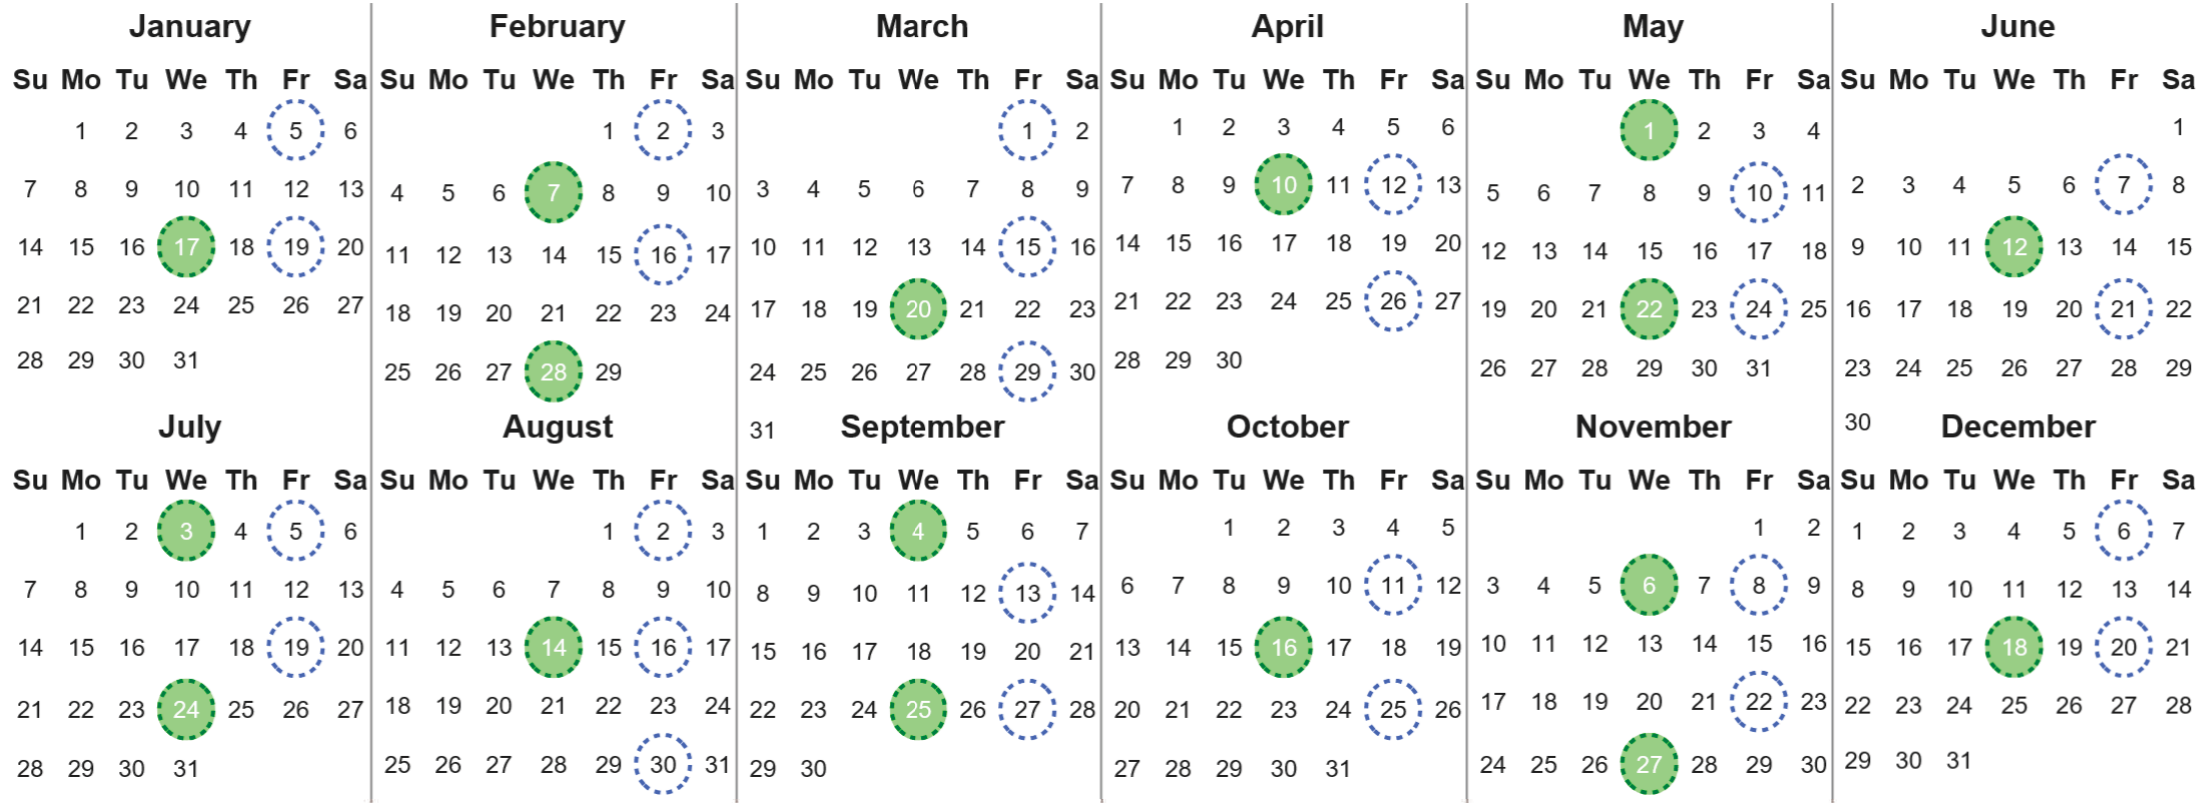

Your waste and recycling collection dates for 2024.

**Non-recyclable Bin**  
Only for items that cannot be recycled

**Recycling Bin**  
Paper, card & cardboard • Plastic bottles, pots, tubs & trays • Tins, cans & empty aerosols • Cartons

Please place your bins out for collection by 6.00am on your collection day.

**Festive Collections**  
Check local press or website for details