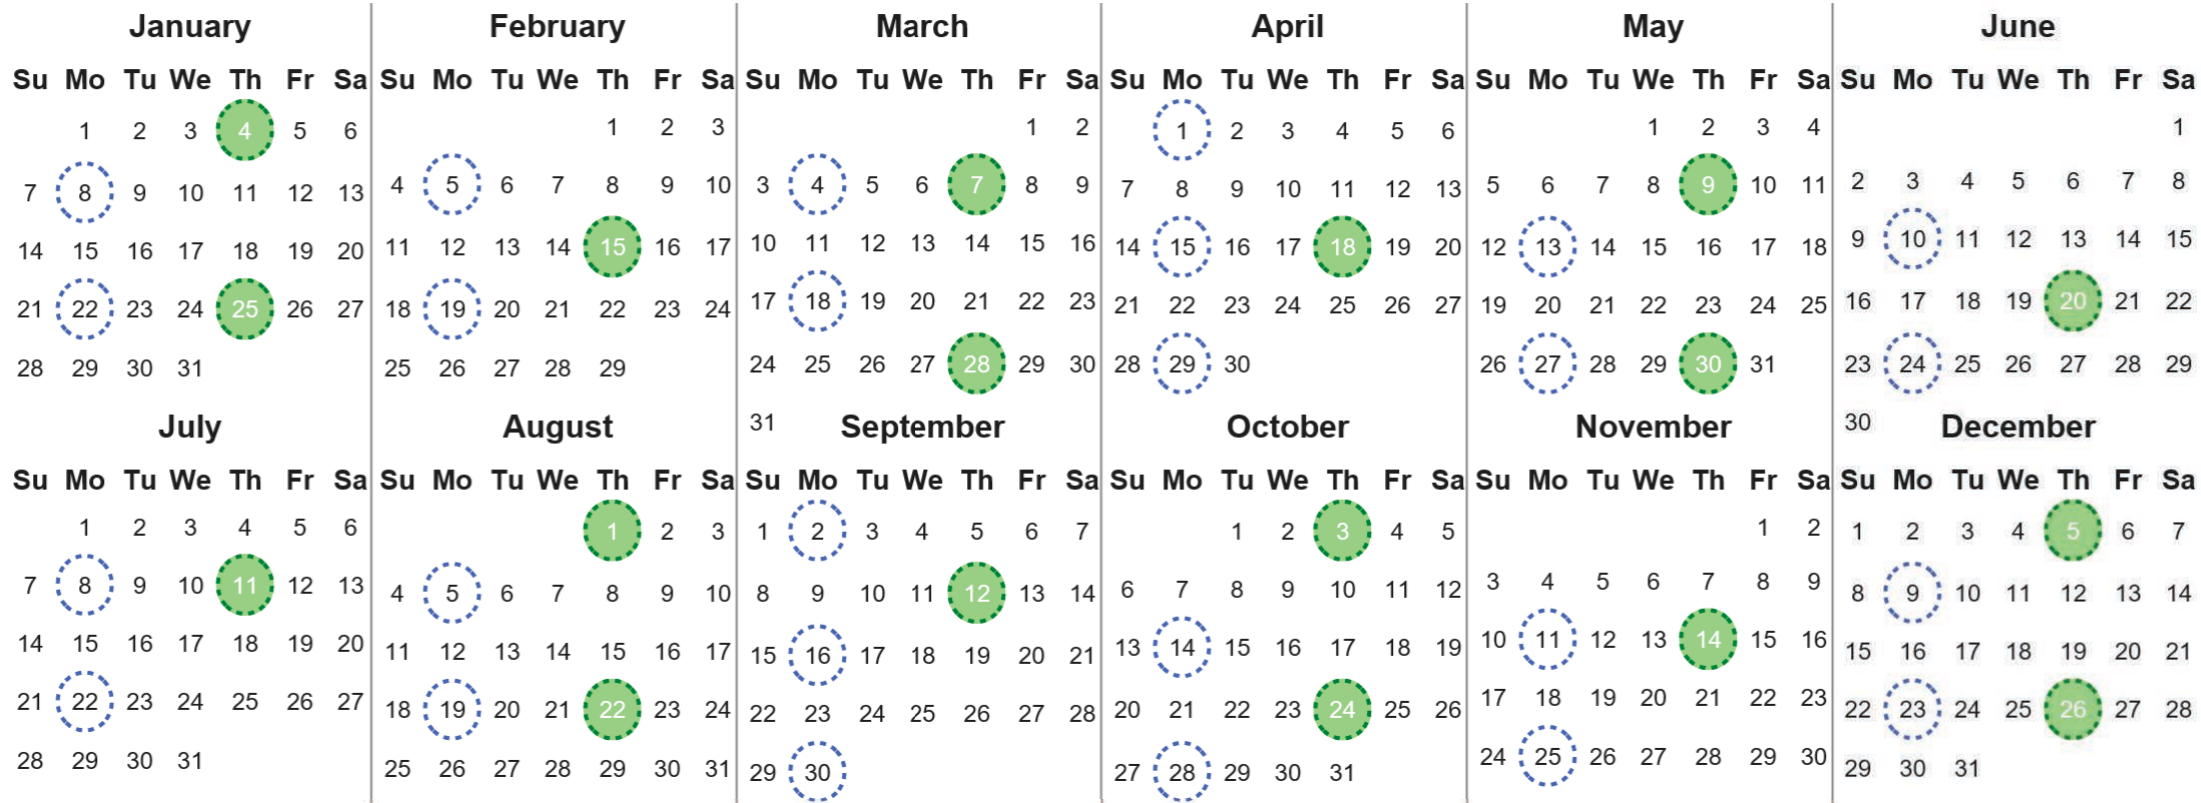

Your waste and recycling collection dates for **2024**.

Non-recyclable Bin
Only for items that cannot be recycled

Recycling Bin
Paper, card & cardboard • Plastic bottles, pots, tubs & trays • Tins, cans & empty aerosols • Cartons

Please place your bins out for collection **by 6.00am on your collection day.**

Festive Collections
Check local press or website for details

Calendar Reference: COW31