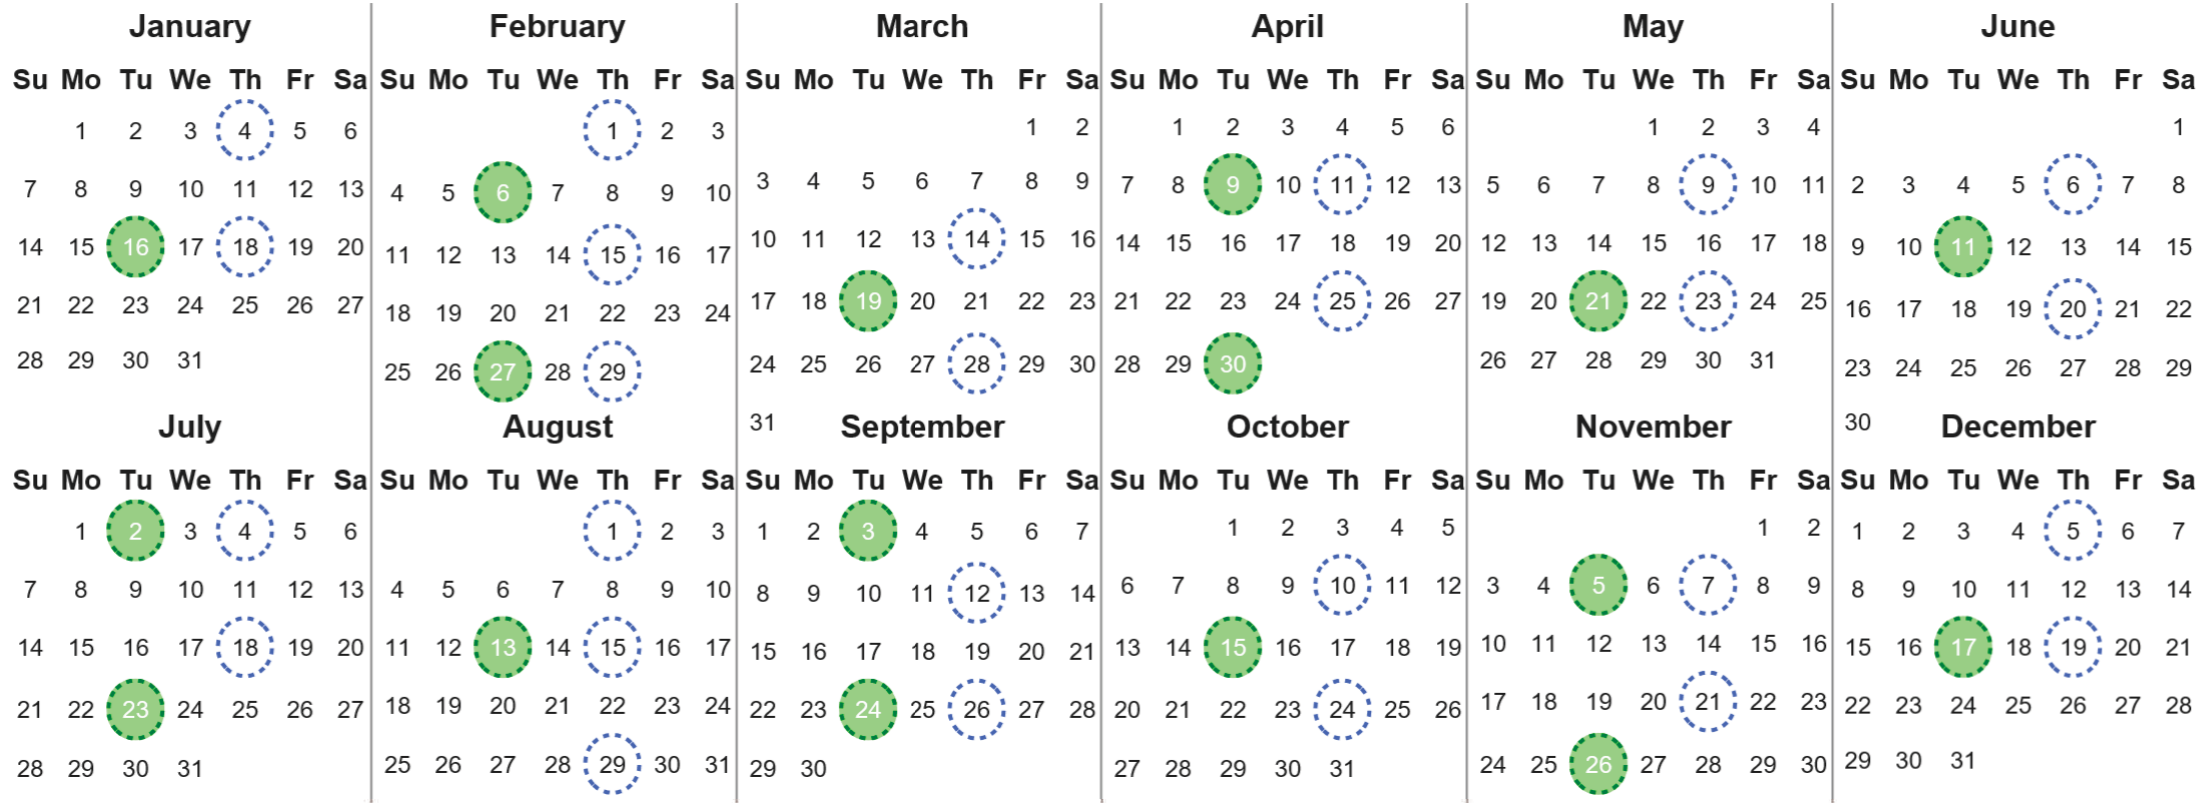

Your waste and recycling collection dates for **2024**.

**Non-recyclable Bin**  
Only for items that cannot be recycled

**Recycling Bin**  
Paper, card & cardboard • Plastic bottles, pots, tubs & trays • Tins, cans & empty aerosols • Cartons

Please place your bins out for collection **by 6.00AM** on your collection day.

**Festive Collections**  
Check local press or website for details