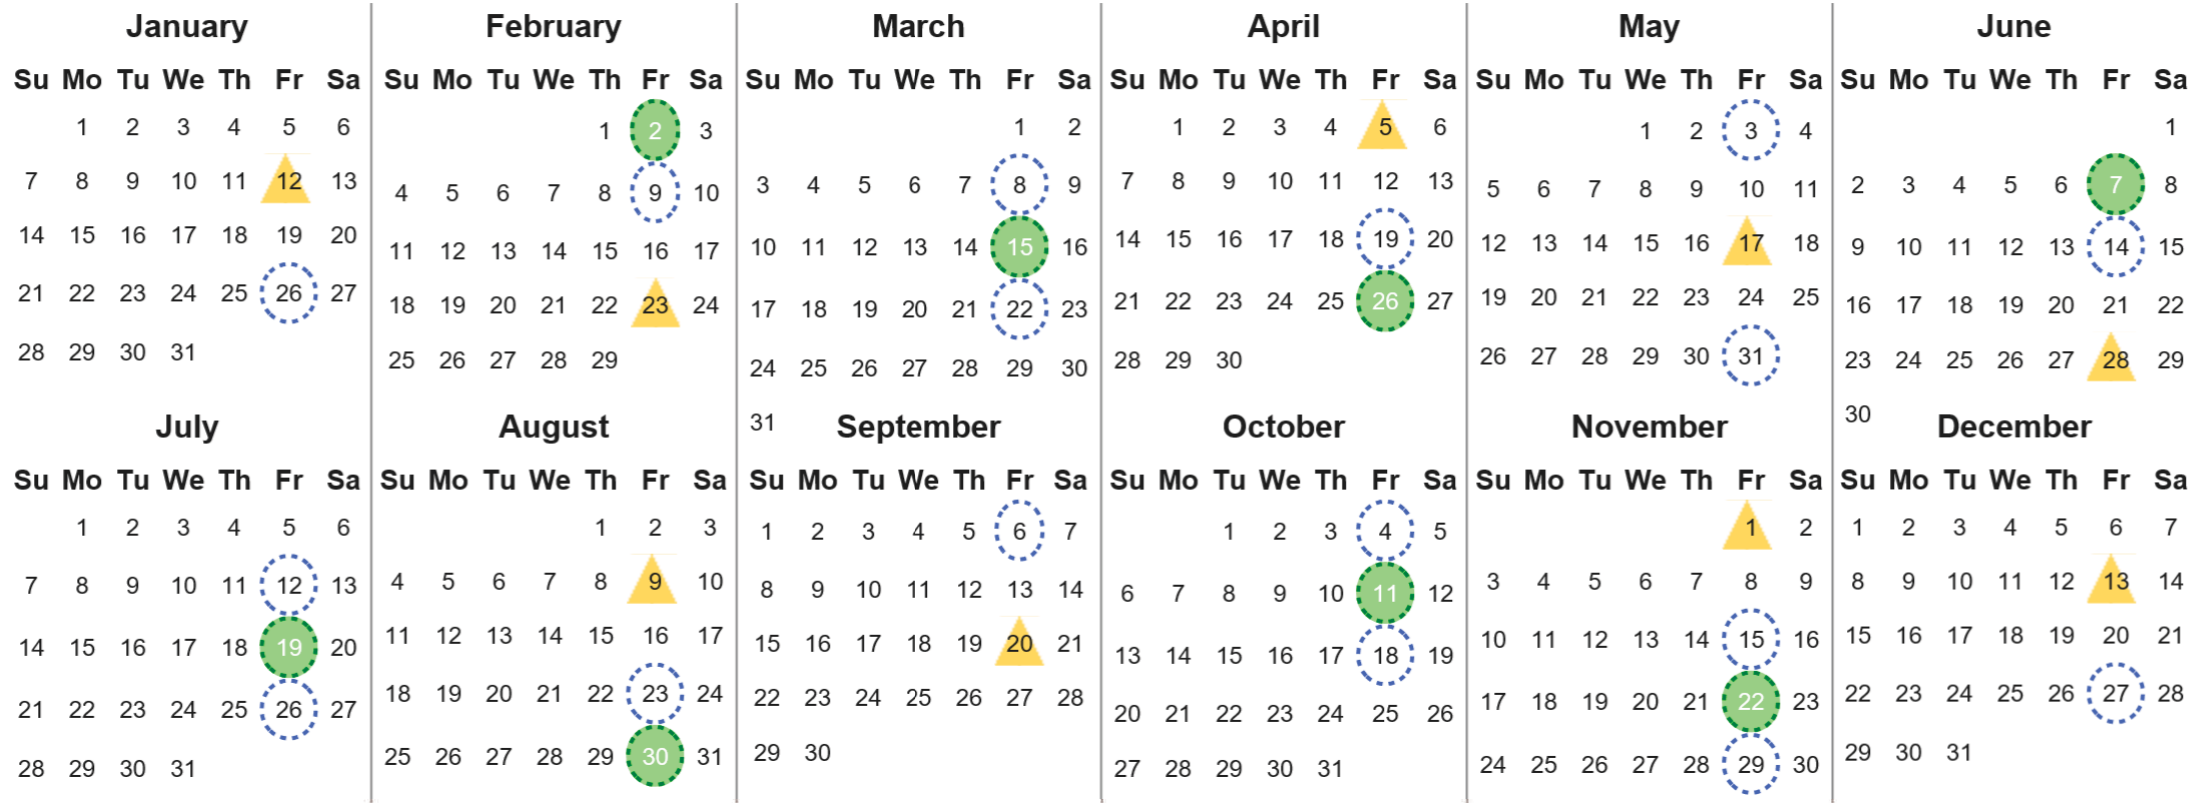

Your waste and recycling collection dates for **2024**.

 Non-recyclable Bin Only for items that cannot be recycled	 Recycling Bin Paper, card & cardboard • Plastic bottles, pots, tubs & trays • Tins, cans & empty aerosols • Cartons
---	---

Please place your bins out for collection by 6.00am on your collection day.

  	 	 
---	---	---

Festive Collections
 Check local press or website for details