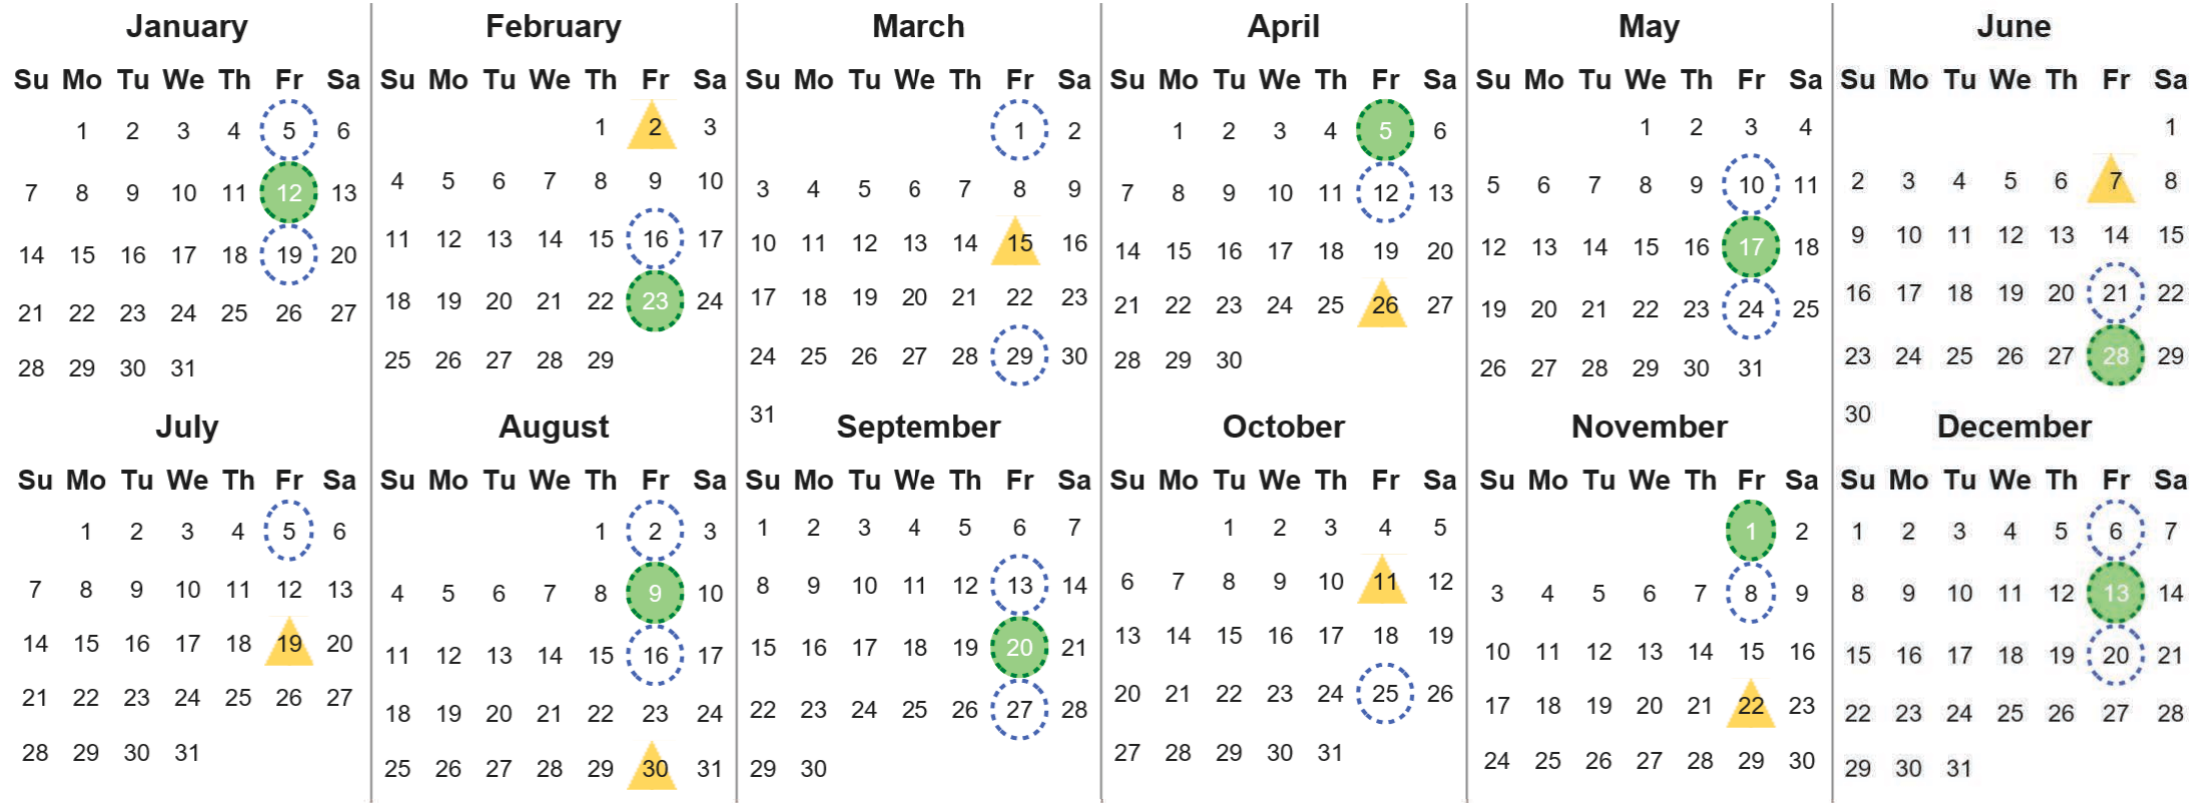

Your waste and recycling collection dates for 2024.

Non-recyclable Bin
Only for items that cannot be recycled

Recycling Bin
Paper, card & cardboard • Plastic bottles, pots, tubs & trays • Tins, cans & empty aerosols • Cartons

Please place your bins out for collection **by 6.00am** on your collection day.

Festive Collections
Check local press or website for details

Calendar Reference: COW25