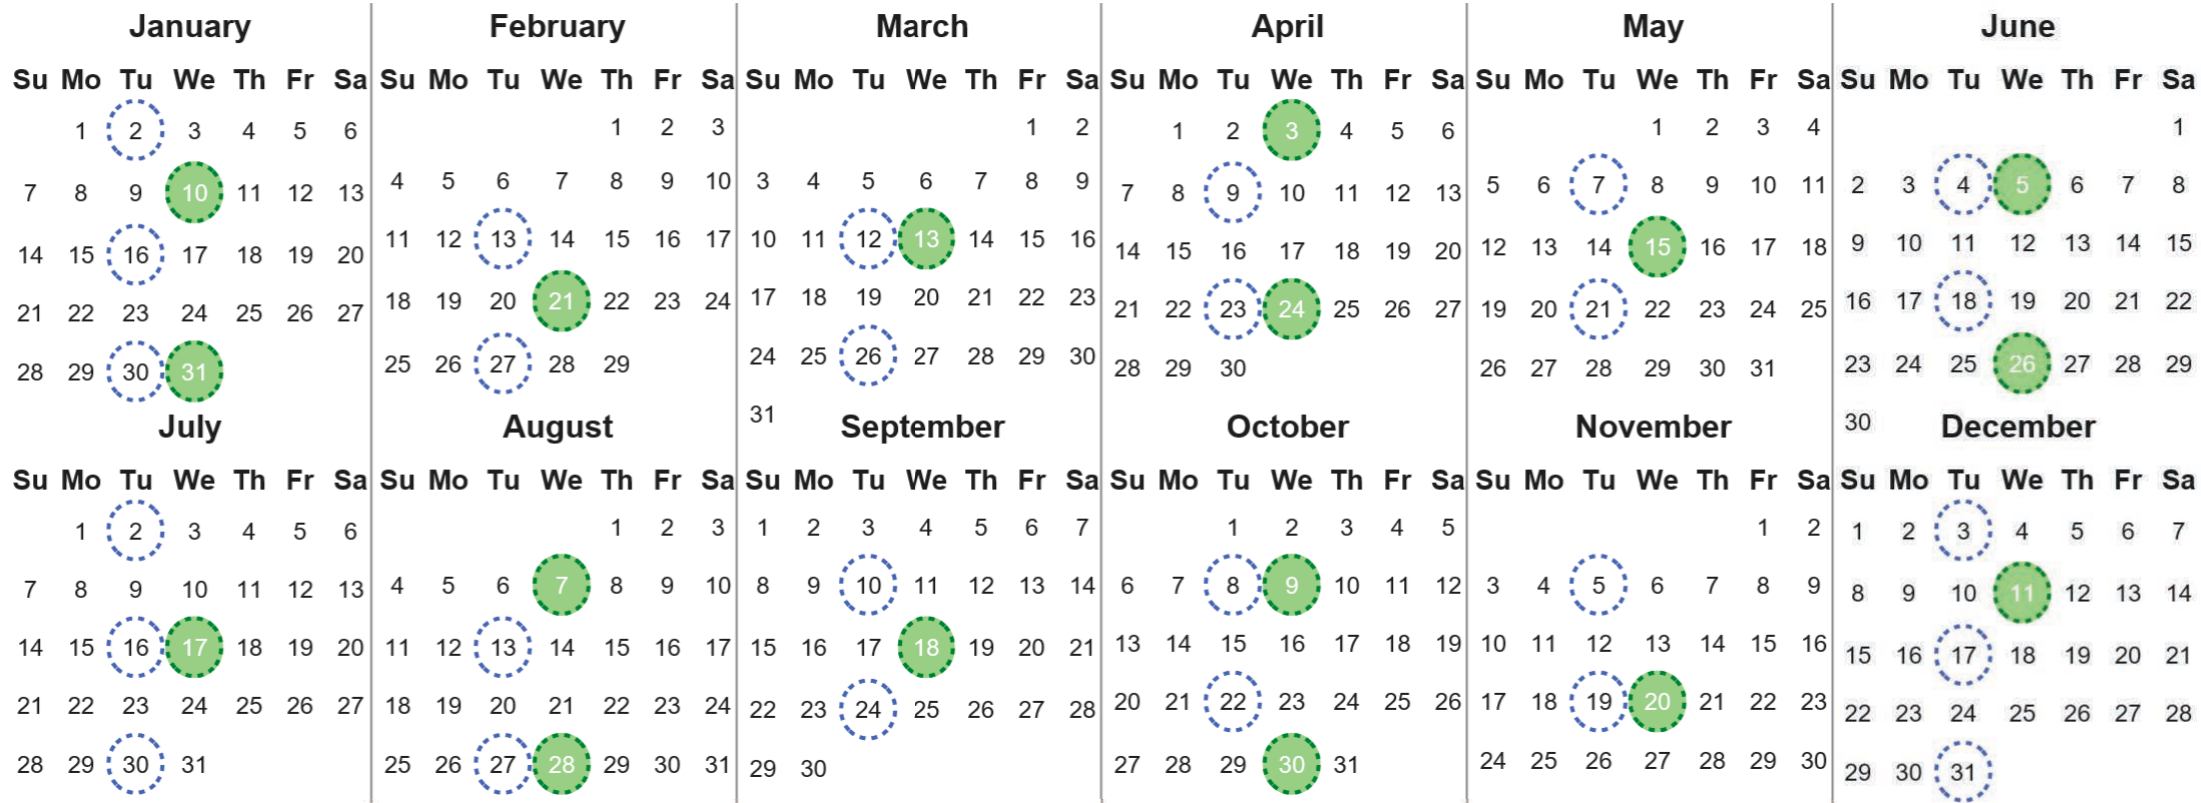

Your waste and recycling collection dates for **2024**.

 Non-recyclable Bin Only for items that cannot be recycled	 Recycling Bin Paper, card & cardboard • Plastic bottles, pots, tubs & trays • Tins, cans & empty aerosols • Cartons
---	---

Please place your bins out for collection by 6.00am on your collection day.

 	 	 Festive Collections Check local press or website for details
---	---	--

Calendar Reference: COW21