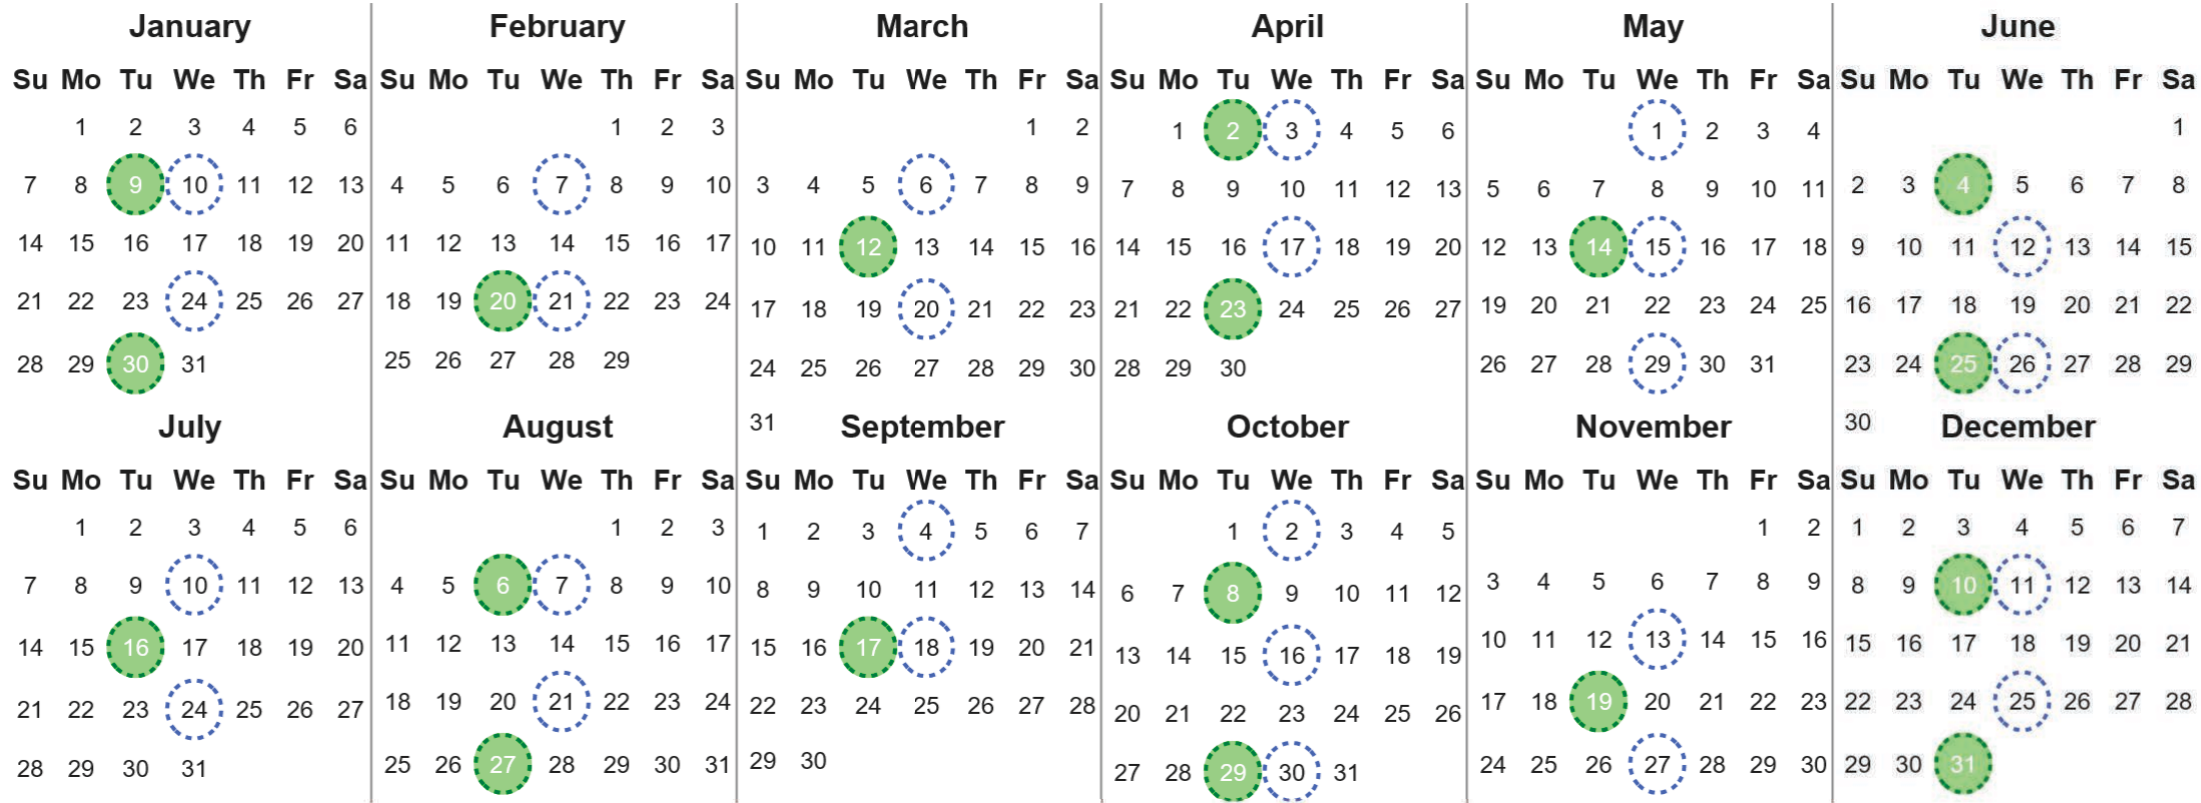

Your waste and recycling collection dates for **2024**.

**Non-recyclable Bin**  
Only for items that cannot be recycled

**Recycling Bin**  
Paper, card & cardboard • Plastic bottles, pots, tubs & trays • Tins, cans & empty aerosols • Cartons

Please place your bins out for collection **by 6.00am on your collection day.**

**Festive Collections**  
Check local press or website for details

Calendar Reference: COW20