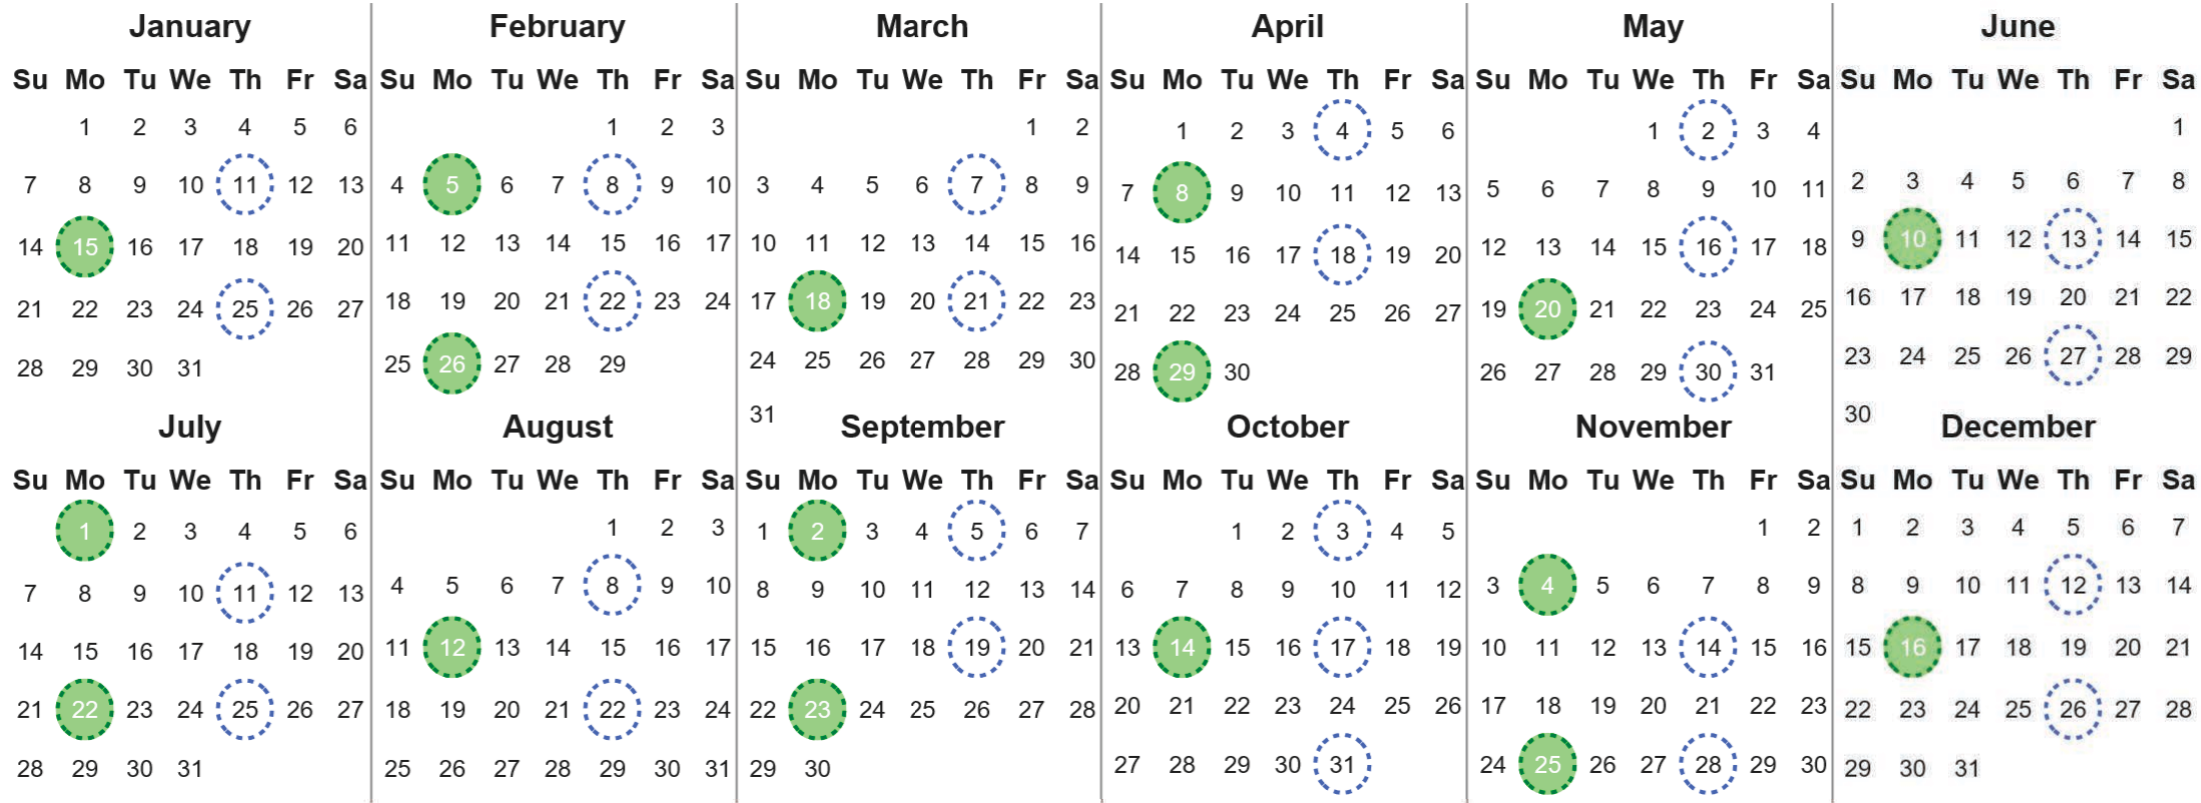

Your waste and recycling collection dates for **2024**.

**Non-recyclable Bin**  
Only for items that cannot be recycled

**Recycling Bin**  
Paper, card & cardboard • Plastic bottles, pots, tubs & trays • Tins, cans & empty aerosols • Cartons

Please place your bins out for collection **by 6.00am on your collection day.**

**Festive Collections**  
Check local press or website for details

Calendar Reference: COW02