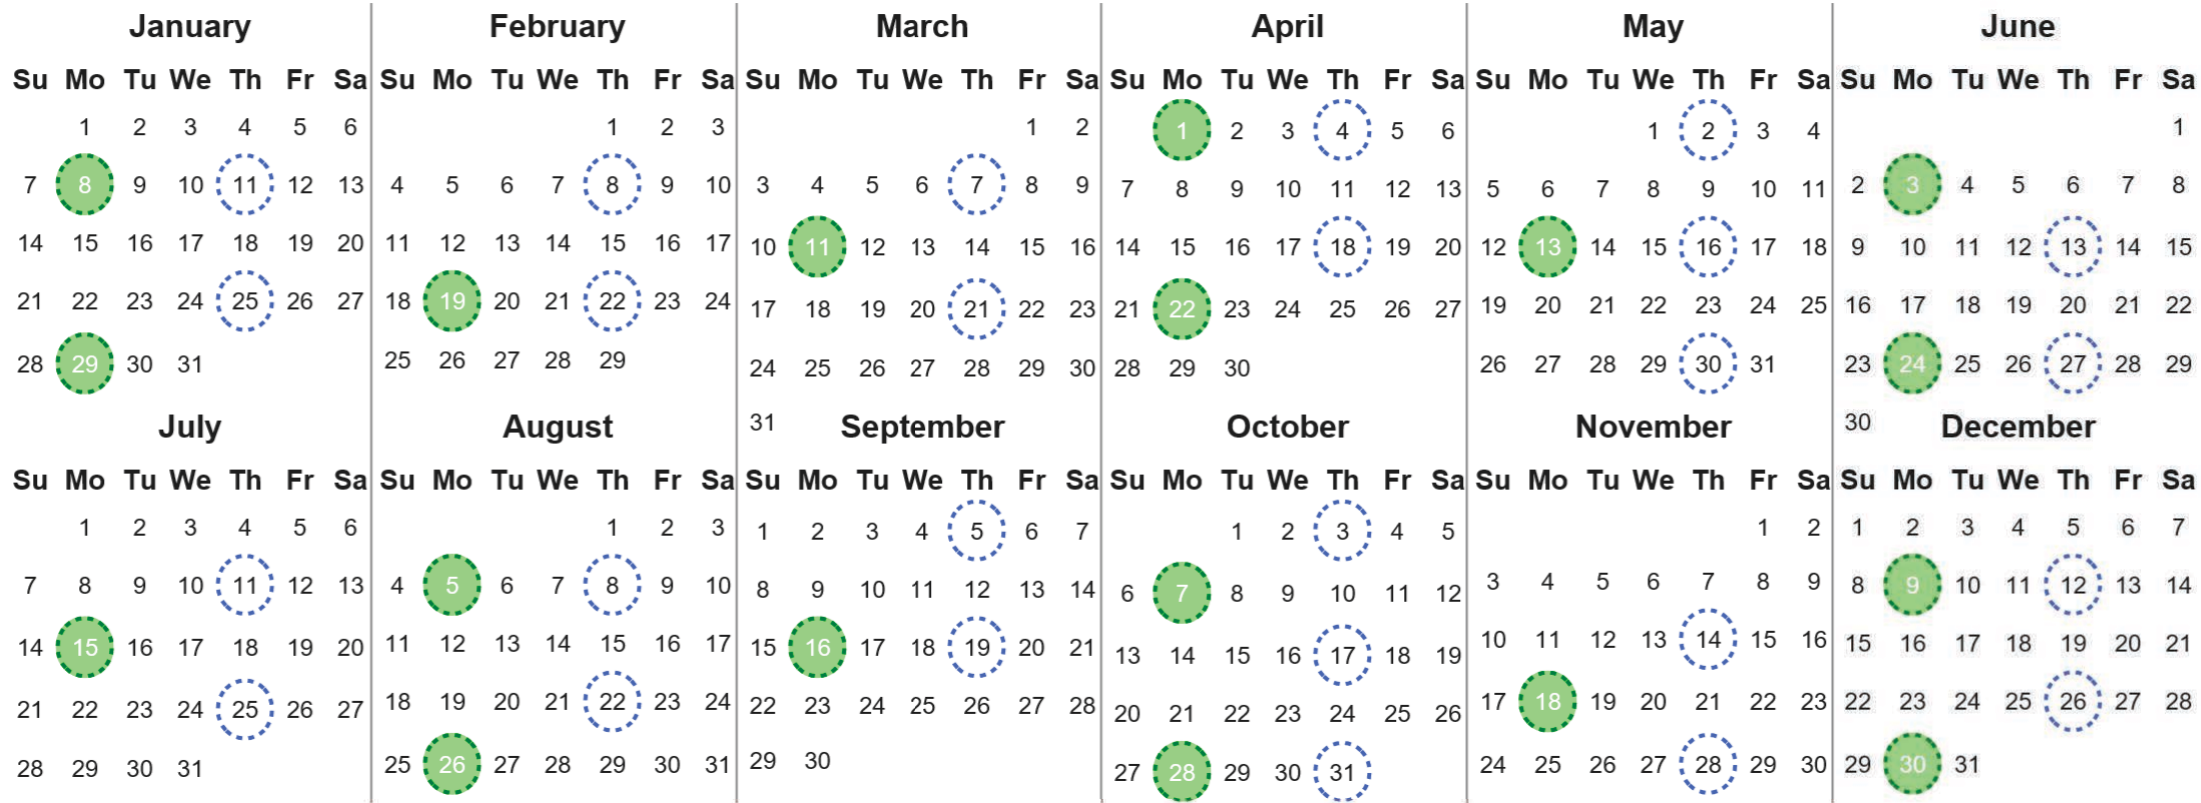

Your waste and recycling collection dates for **2024**.

 Non-recyclable Bin Only for items that cannot be recycled	 Recycling Bin Paper, card & cardboard • Plastic bottles, pots, tubs & trays • Tins, cans & empty aerosols • Cartons
---	---

Please place your bins out for collection **by 6.00am on your collection day.**

 	 	 Festive Collections Check local press or website for details
---	---	--

Calendar Reference: COW19