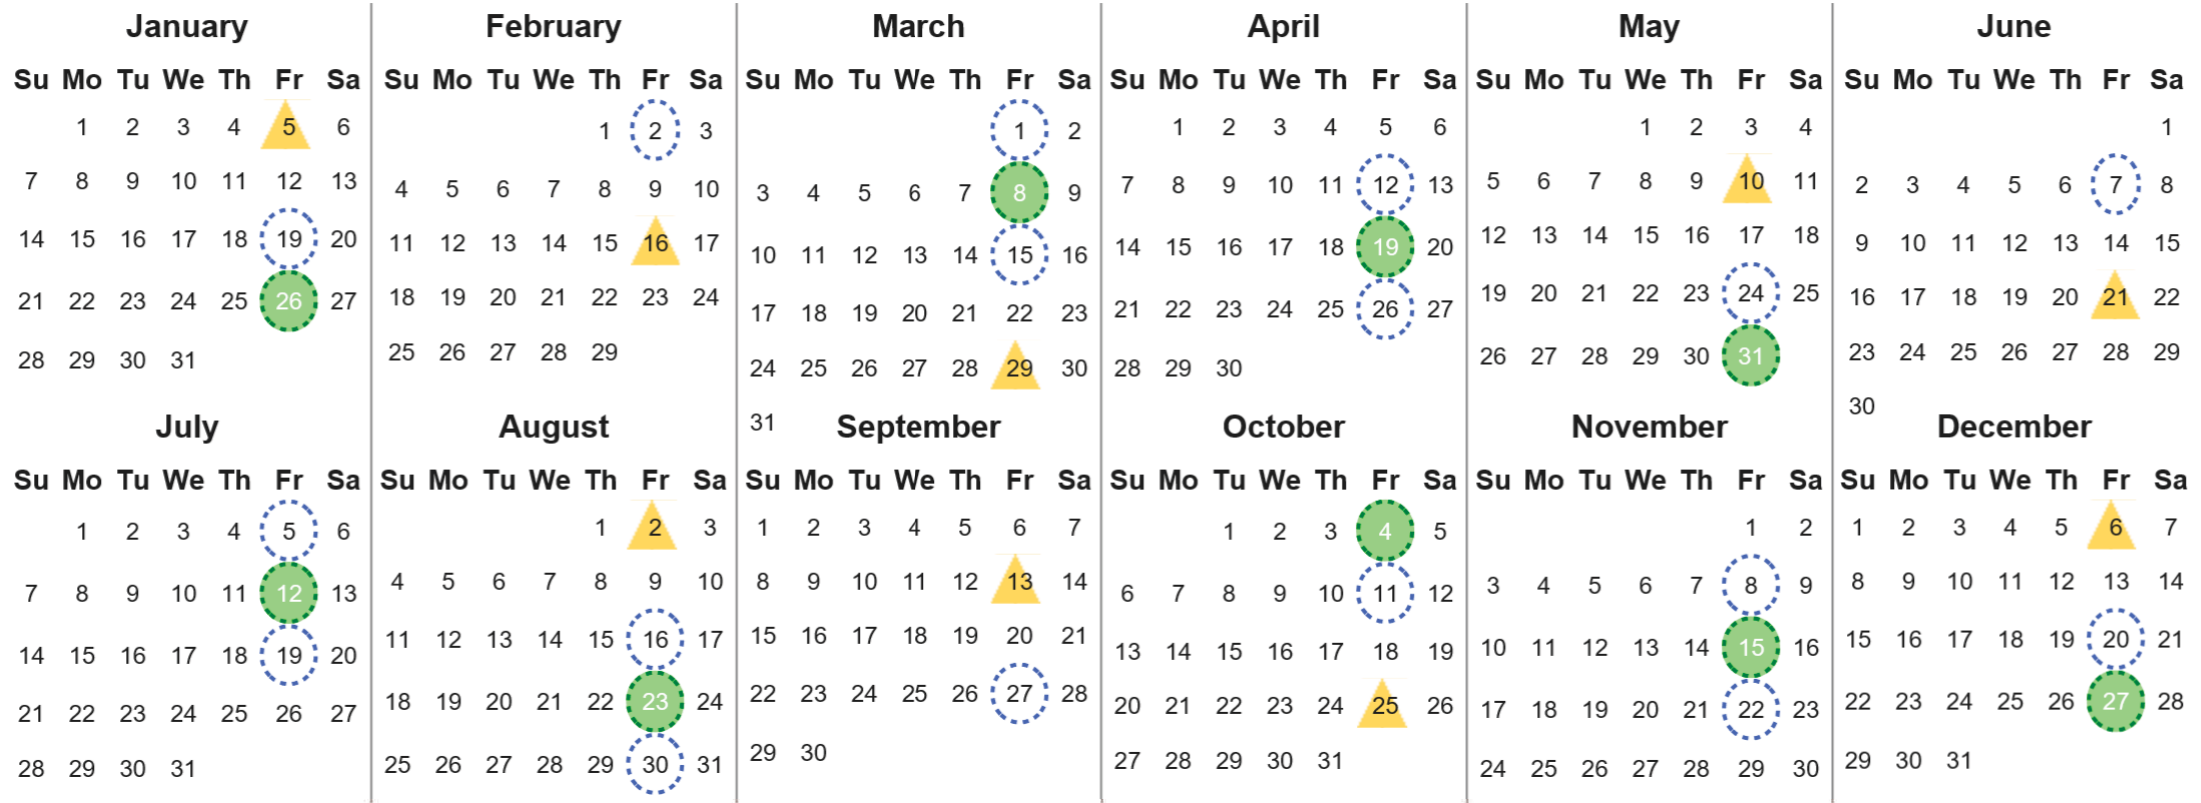

Your waste and recycling collection dates for **2024**.

**Non-recyclable Bin**  
Only for items that cannot be recycled

**Recycling Bin**  
Paper, card & cardboard • Plastic bottles, pots, tubs & trays • Tins, cans & empty aerosols • Cartons

Please place your bins out for collection **by 6.00am** on your collection day.

**Festive Collections**  
Check local press or website for details