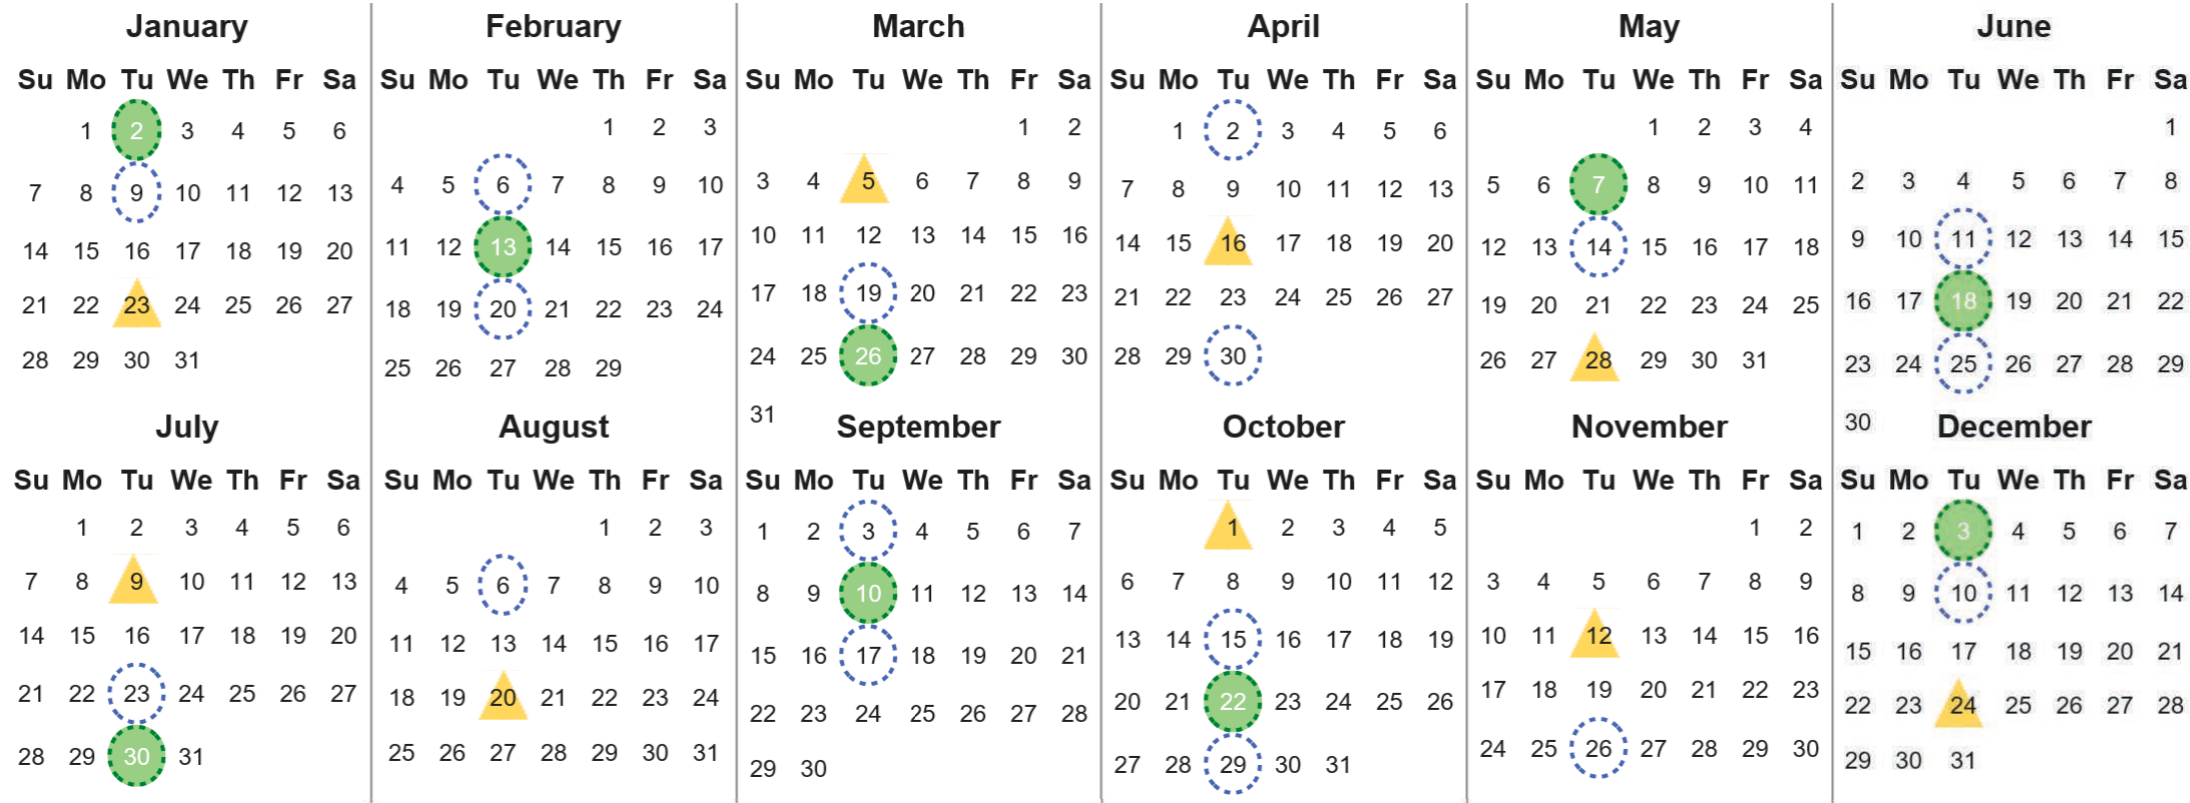

Your waste and recycling collection dates for **2024**.

Non-recyclable Bin
Only for items that cannot be recycled

Recycling Bin
Paper, card & cardboard • Plastic bottles, pots, tubs & trays • Tins, cans & empty aerosols • Cartons

Please place your bins out for collection **by 6.00am on your collection day.**

Festive Collections
Check local press or website for details