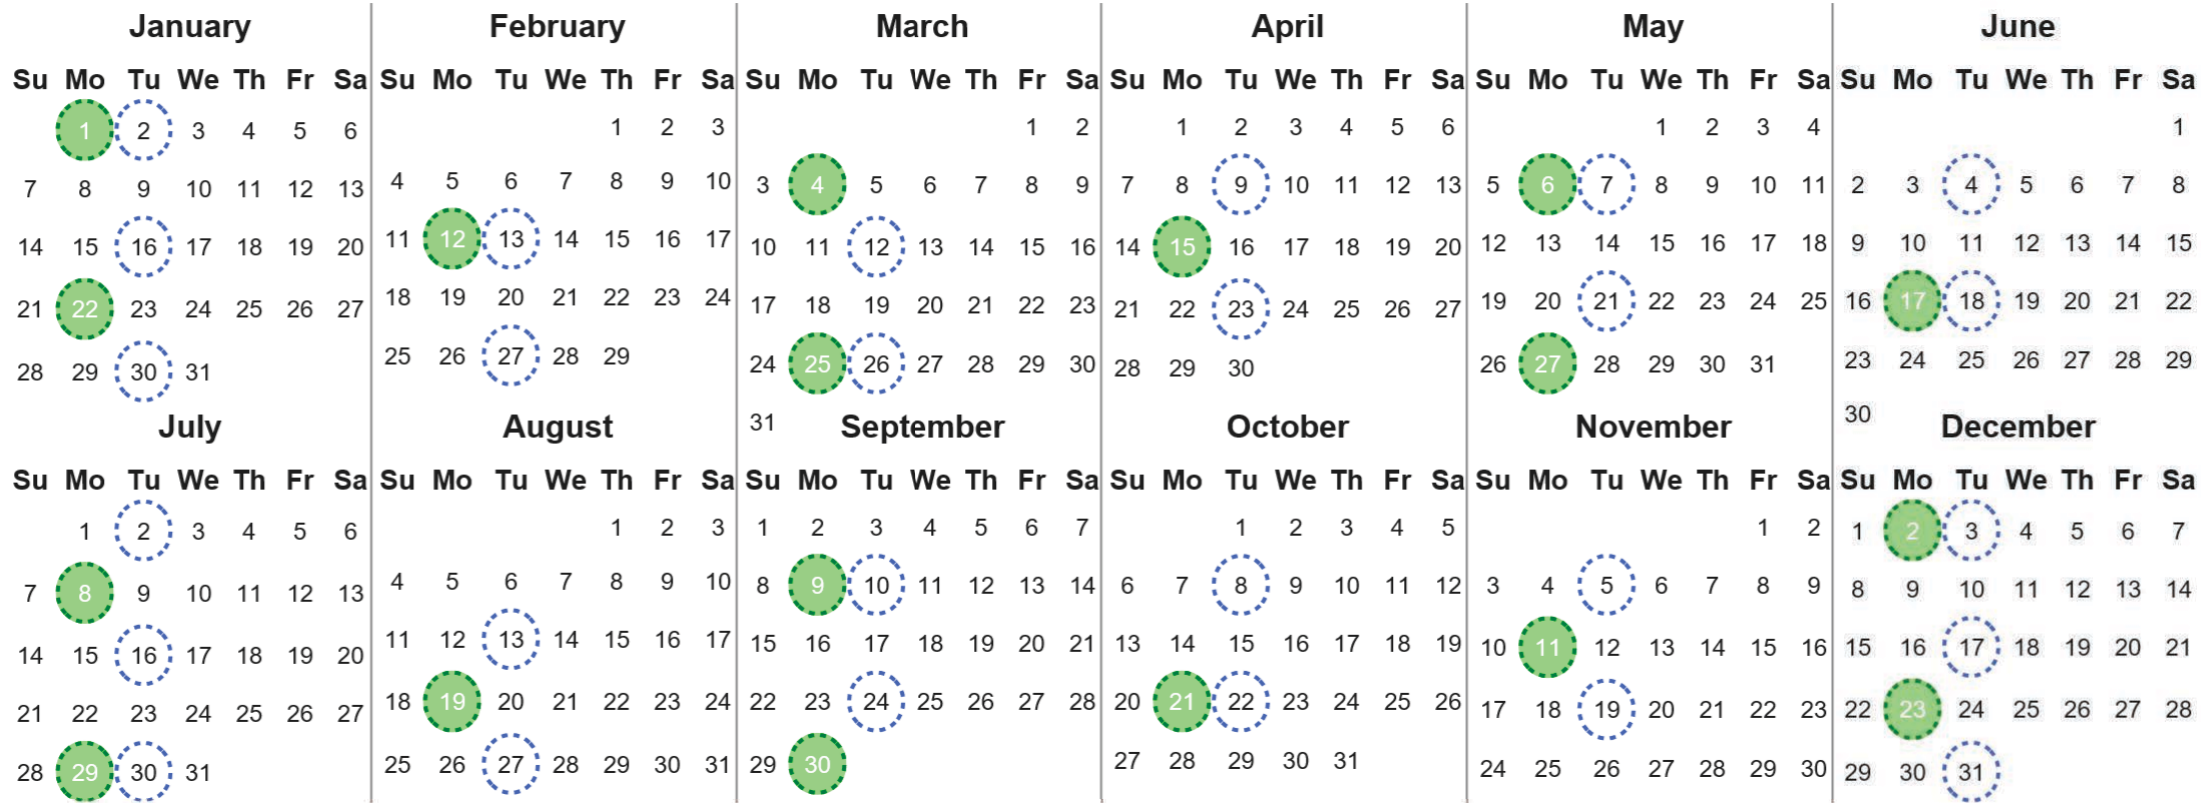

Your waste and recycling collection dates for **2024**.

Non-recyclable Bin
Only for items that cannot be recycled

Recycling Bin
Paper, card & cardboard • Plastic bottles, pots, tubs & trays • Tins, cans & empty aerosols • Cartons

Please place your bins out for collection **by 6.00am on your collection day.**

Festive Collections
Check local press or website for details

Calendar Reference: COW11