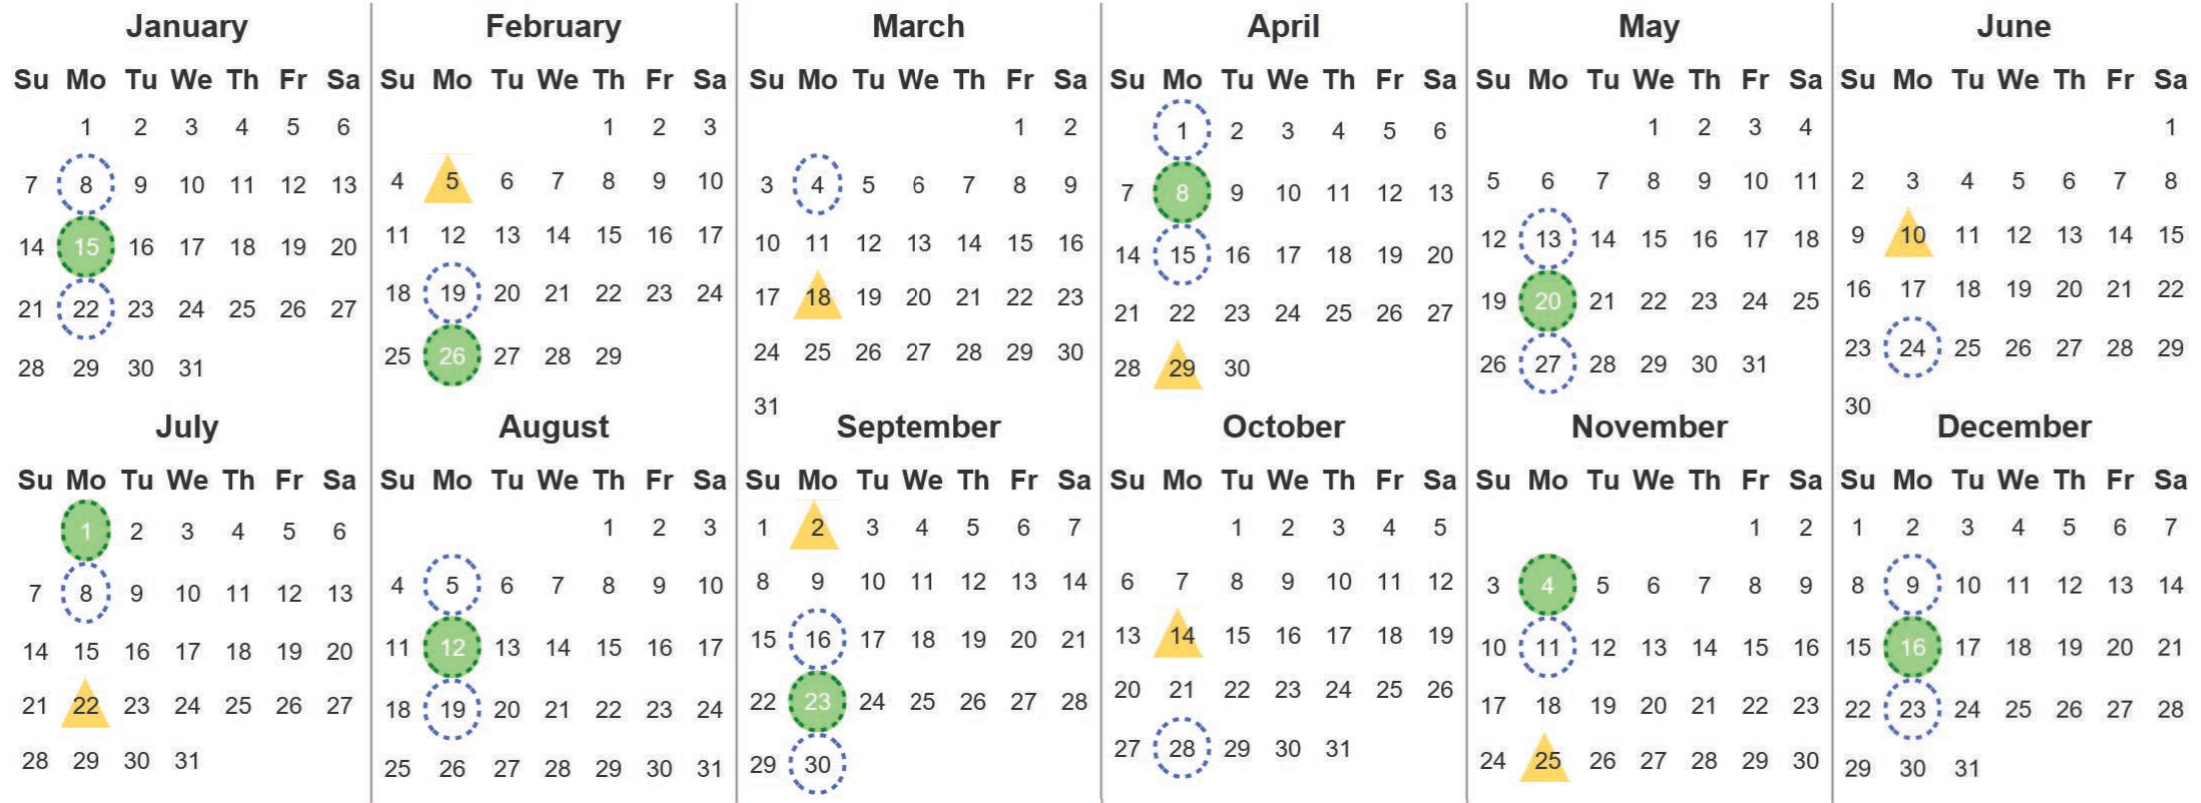

Your waste and recycling collection dates for 2024.

Non-recyclable Bin
Only for items that cannot be recycled

Recycling Bin
Paper, card & cardboard

Please place your bins out for collection **by 7.00am** on your collection day.