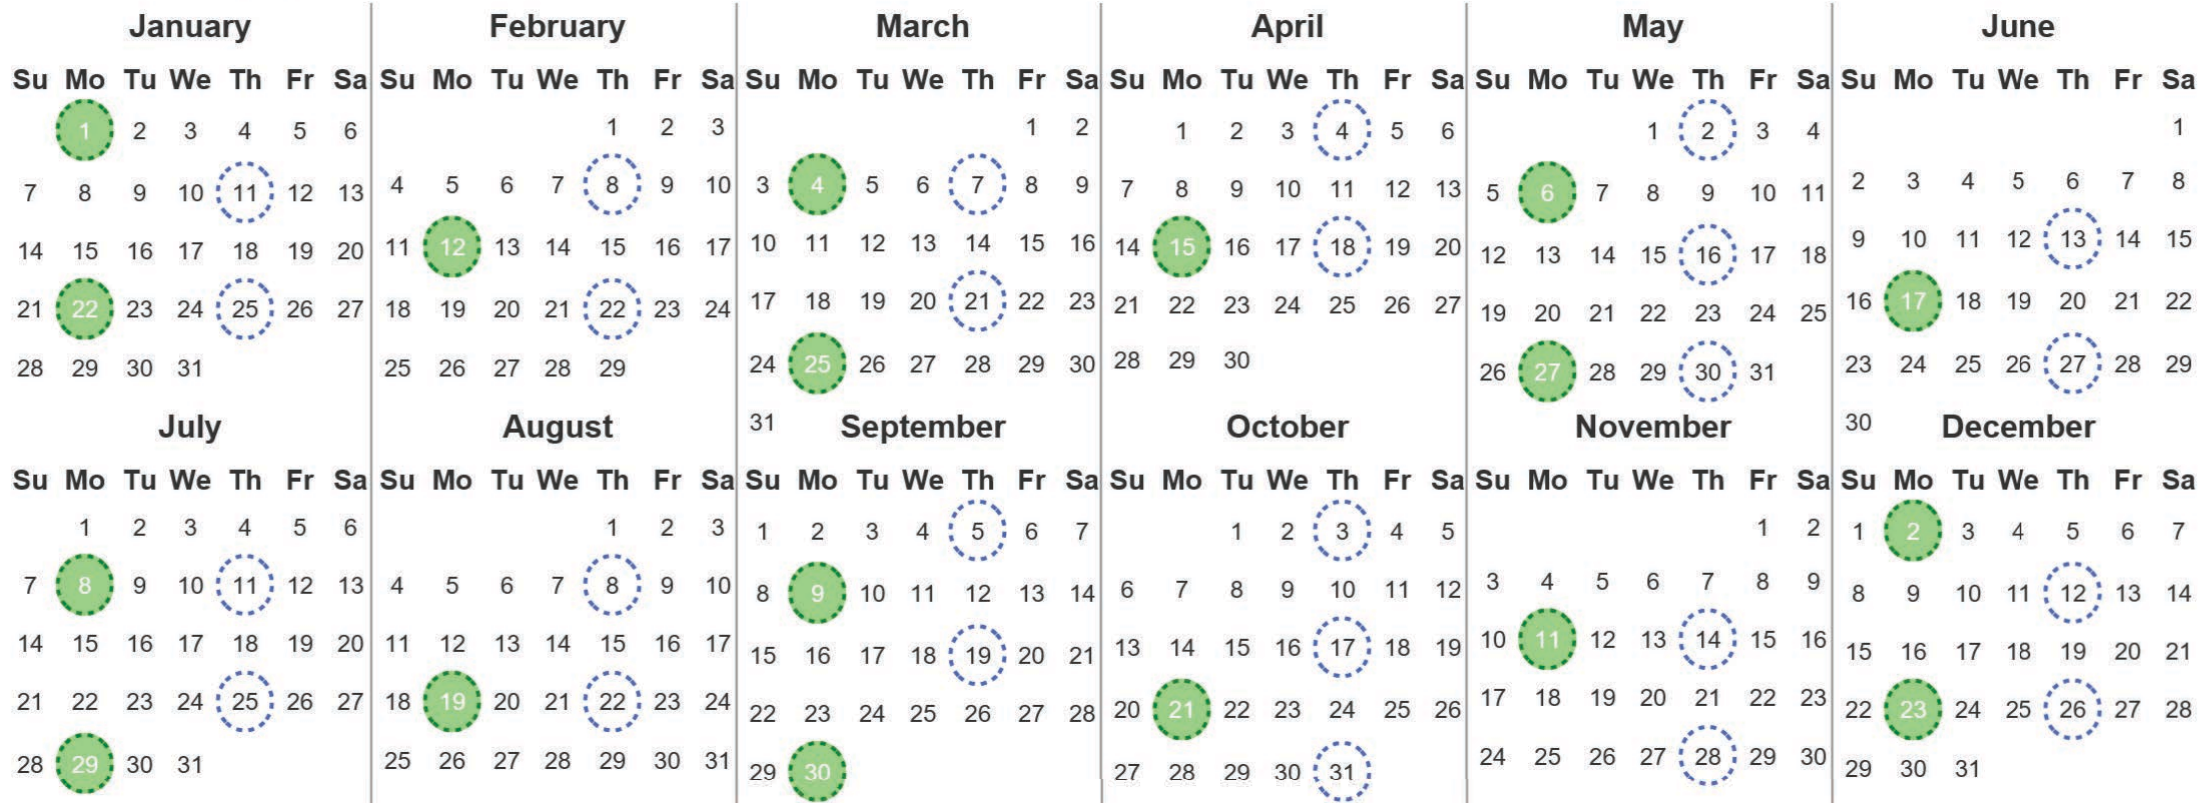

Your waste and recycling collection dates for 2024.

Non-recyclable Bin
Only for items that cannot be recycled

Recycling Bin
Paper, card & cardboard

Please place your bins out for collection **by 7.00am** on your collection day.